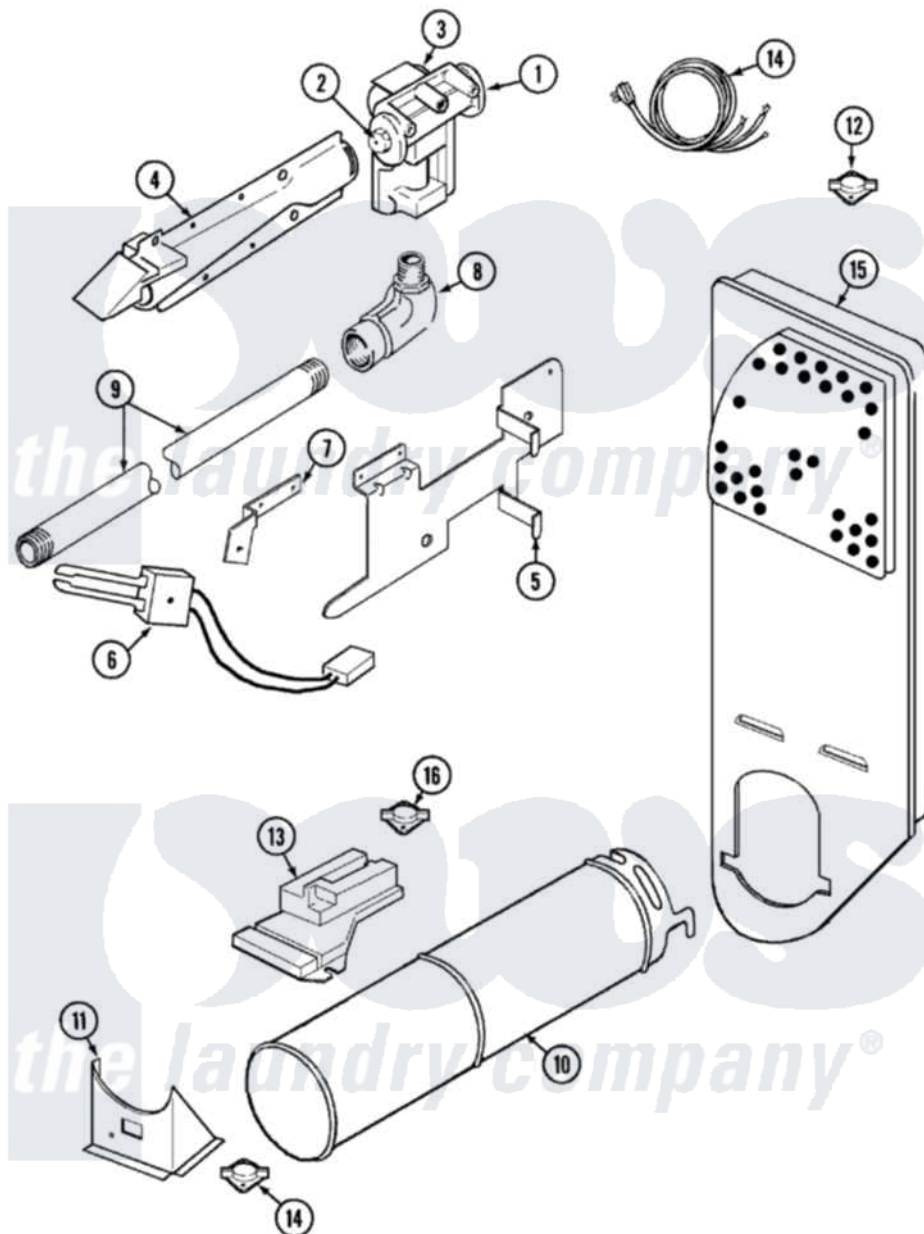

# Admiral LDGA100AAL 02 - GAS CARRYING

Admiral [Residential Admiral LDGA100AAL Dryer Parts](#) Parts Diagram 02 - GAS CARRYING  
 Click on the part number to view part

Item	Original Part Number	Replaced By	Status	Part Description
1	63-2098		Not Available	TAIL PIECE
"	<a href="#">60-6846</a>			Union Nut
"	63-6786N	<a href="#">306176</a>		Valve, Gas
2	<a href="#">63-3570</a>			Burner Orifice
3	63-6615	<a href="#">279834</a>		Coil-Valve
"	63-6614	<a href="#">279834</a>		Coil-Valve
4	63-6682	<a href="#">31001784</a>		Burner
5	<a href="#">53-0140</a>			Mtg Bracket
"	25-7741	<a href="#">W10116760</a>		Screw
6	53-0689	<a href="#">31001556</a>		Igniter
7	25-2134	<a href="#">W10116760</a>		Screw
"	25-7744	<a href="#">8281196</a>		Screw
"	<a href="#">25-3034</a>			Clip, Wiring
"	53-0686		Not Available	BRACKET
8	53-0101	<a href="#">31001042</a>		Valve, Gas Shut Off
9	53-0173	<a href="#">31001777</a>		Main Gas L