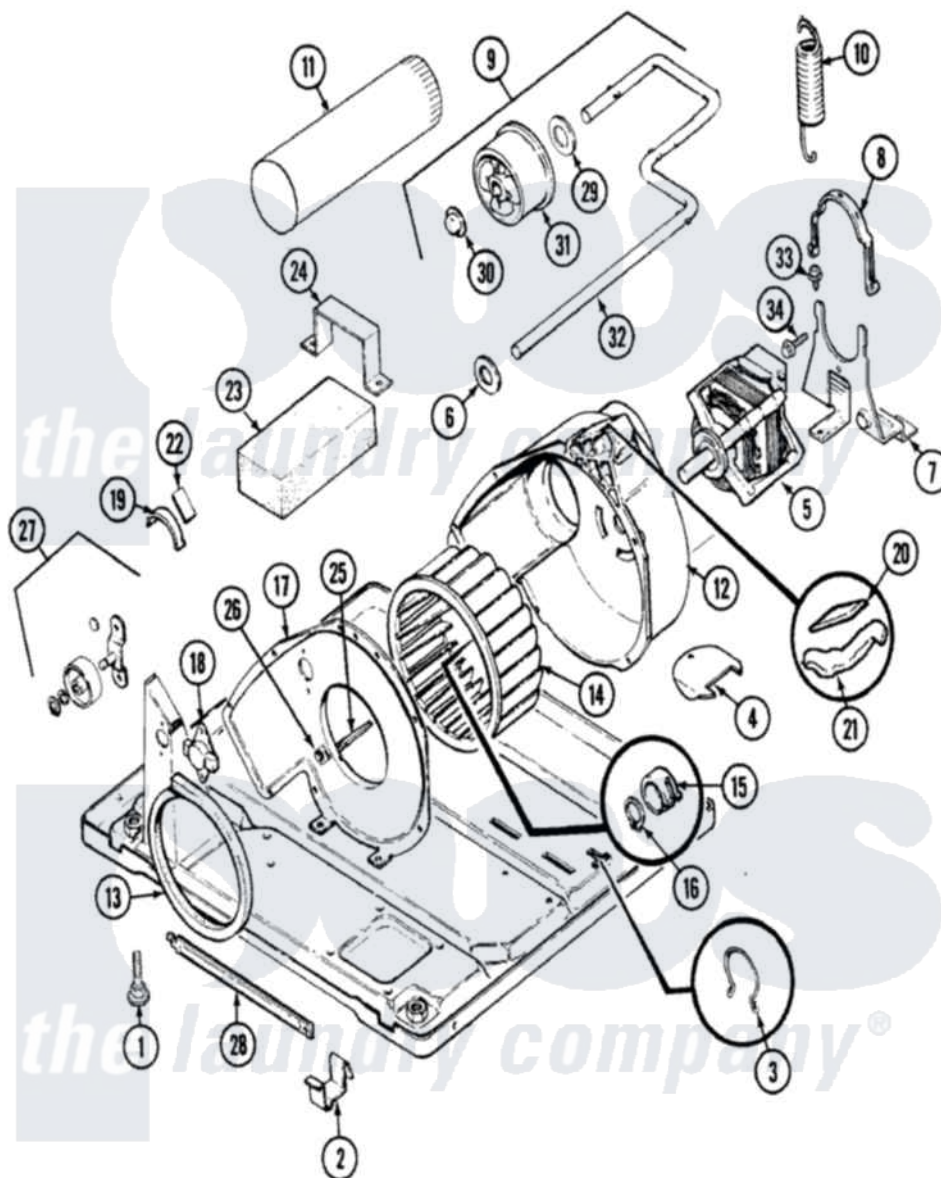

Admiral LDGA100AAL 03 - MOTOR & DRIVE

Admiral [Residential Admiral LDGA100AAL Dryer Parts](#) Parts Diagram 03 - MOTOR & DRIVE
 Click on the part number to view part

Item	Original Part Number	Replaced By	Status	Part Description
1	63-5834		Not Available	LEG, LEVELING
2	53-0120			Clip, Front Panel
3	25-7027	16515		Clip
4	25-7741	W10116760		Screw
"	53-1921			Shield, Wiring
5	31001015	W10410996		Motor-Drve
"	53-2275	W10410996		Motor-Drve
6	25-7815			Washer
7	25-7811		Not Available	SCREW
"	53-1932	31001570		Bracket, Motor
8	53-0214	660658		Clamp, Motor Mounting 343481 685441
9	53-2287			Idler Assembly
10	53-2209	31001465		Spring, Idler
11	53-0134			Duct, Exhaust
"	25-2134	W10116760		Screw
12	53-1801			Housing, Blower

13	53-0203	12001324	Duct Kit, Collector
14	31001043		Wheel, Blower
"	53-0106		Blower Wheel
15	25-7823	312967	Clamp, Blower Housing
16	25-7855		Ring, Retaining
17	53-1934		Cover, Blower Housing
"	25-7807	33002917	Screw, No.10-16
18	25-2134	W10116760	Screw
"	53-1107		Thermostat, Control
19	LA-1006		Glide Kit, Tumbler
"	53-2273	31001470	Glide, Tumbler
20	53-0724	31001356	Pad, Glide
21	53-2272	31001469	Glide, Tumbler
22	53-1684	31001356	Pad, Glide
"	LA-1008		Rr Roller Kit
23	53-0645		Not Available
24	25-7732	681414	COUNTERWEIGHT
"	53-0644		Not Available
25	53-1026		BRACKET
26	53-1026		Guide, Vane Inlet
27	25-3457		Screw, Sems
28	LA-1007	12002126	Reinforcement Brace/Glide Kit
29	53-1625		Brace, Tumbler Support
30	25-7815		Washer
31	25-7957		Pushnut
32	53-1628	31001344	Pulley, Idler
33	53-2250	53-2287	Idler Assembly
34	25-7699		Not Available
35	25-7674		STRAIN RELIEF
			Screw