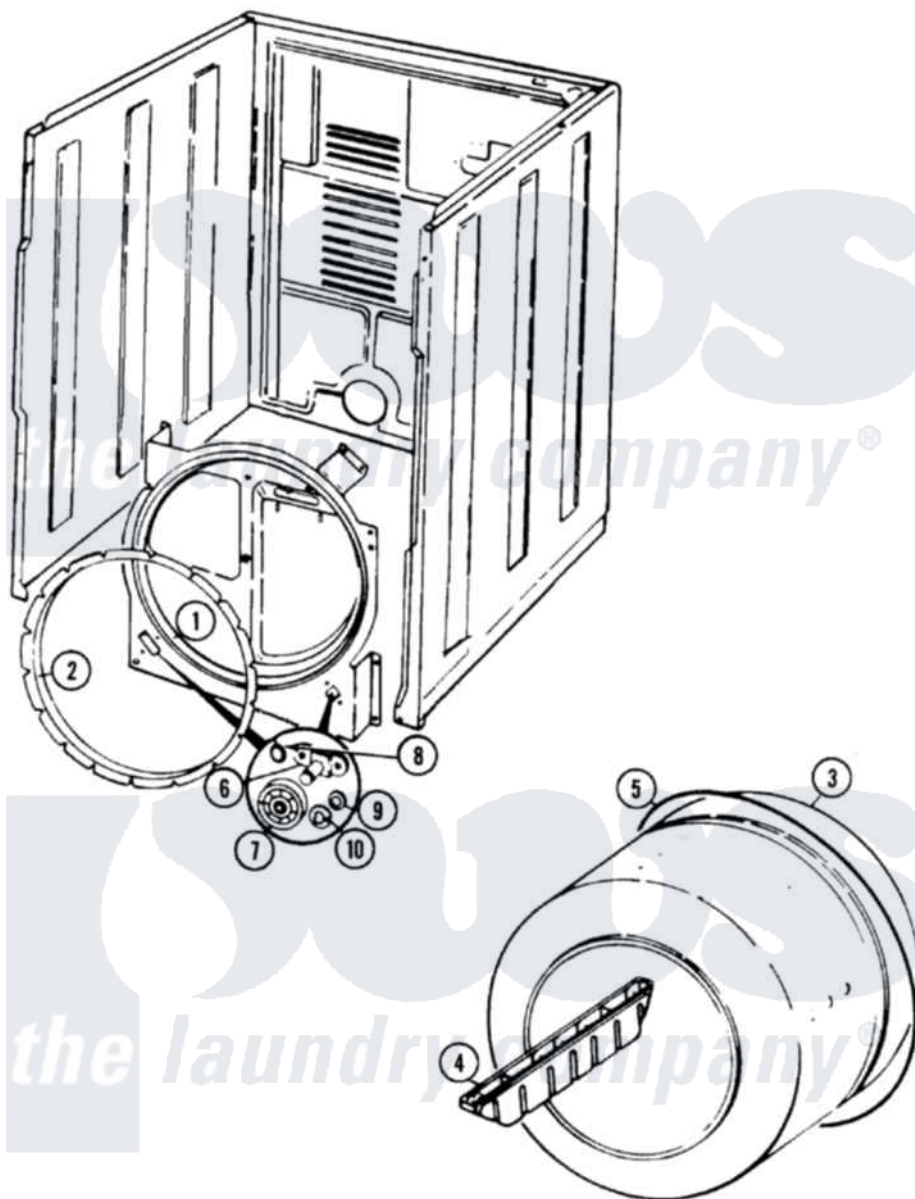

# Admiral LDGA100AAL 04 - TUMBLER

Admiral [Residential Admiral LDGA100AAL Dryer Parts](#) Parts Diagram 04 - TUMBLER  
 Click on the part number to view part

Item	Original Part Number	Replaced By	Status	Part Description
1	53-1703	<a href="#">LA-1054</a>		Dryer Bulkhead Kit
"	25-7733	<a href="#">681414</a>		Screw, 10AB X 1/2
2	53-0281	<a href="#">31001747</a>		Seal Assembly
3	53-0178	<a href="#">53-1250</a>		Cylinder
4	53-0117		Not Available	BAFFLE, GRAY
"	25-7759	<a href="#">3196164</a>		Screw
5	<a href="#">LA-1006</a>			Glide Kit, Tumbler
"	53-1589	<a href="#">341241</a>		Belt
6	<a href="#">53-0197</a>			Support Assembly-Cylinder Rear
"	25-7101	<a href="#">3351614</a>		Screw, Gearcase Cover Mounting
7	53-1578	<a href="#">31001096</a>		Roller
8	<a href="#">25-7813</a>			Spacer
9	<a href="#">25-7814</a>			Washer
10	<a href="#">LA-1008</a>			Rr Roller Kit
"	<a href="#">25-7854</a>			Ring, Retaining