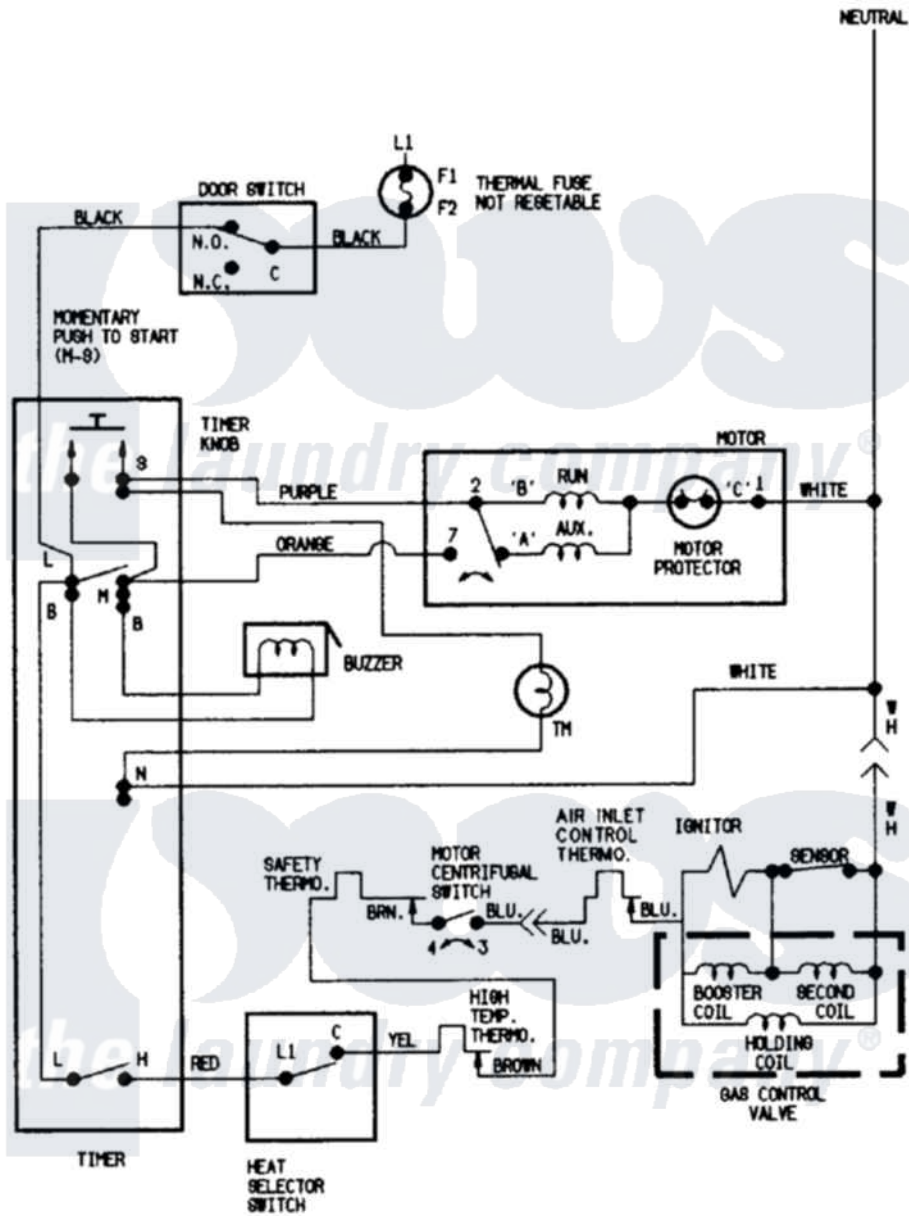

Admiral LDGA100AAL 05 - WIRING INFORMATION

Admiral Residential Admiral LDGA100AAL Dryer Parts Parts Diagram 05 - WIRING INFORMATION
 Click on the part number to view part

Item	Original Part Number	Replaced By	Status	Part Description
NI	15001205		Not Available	WIRING INFORMATION