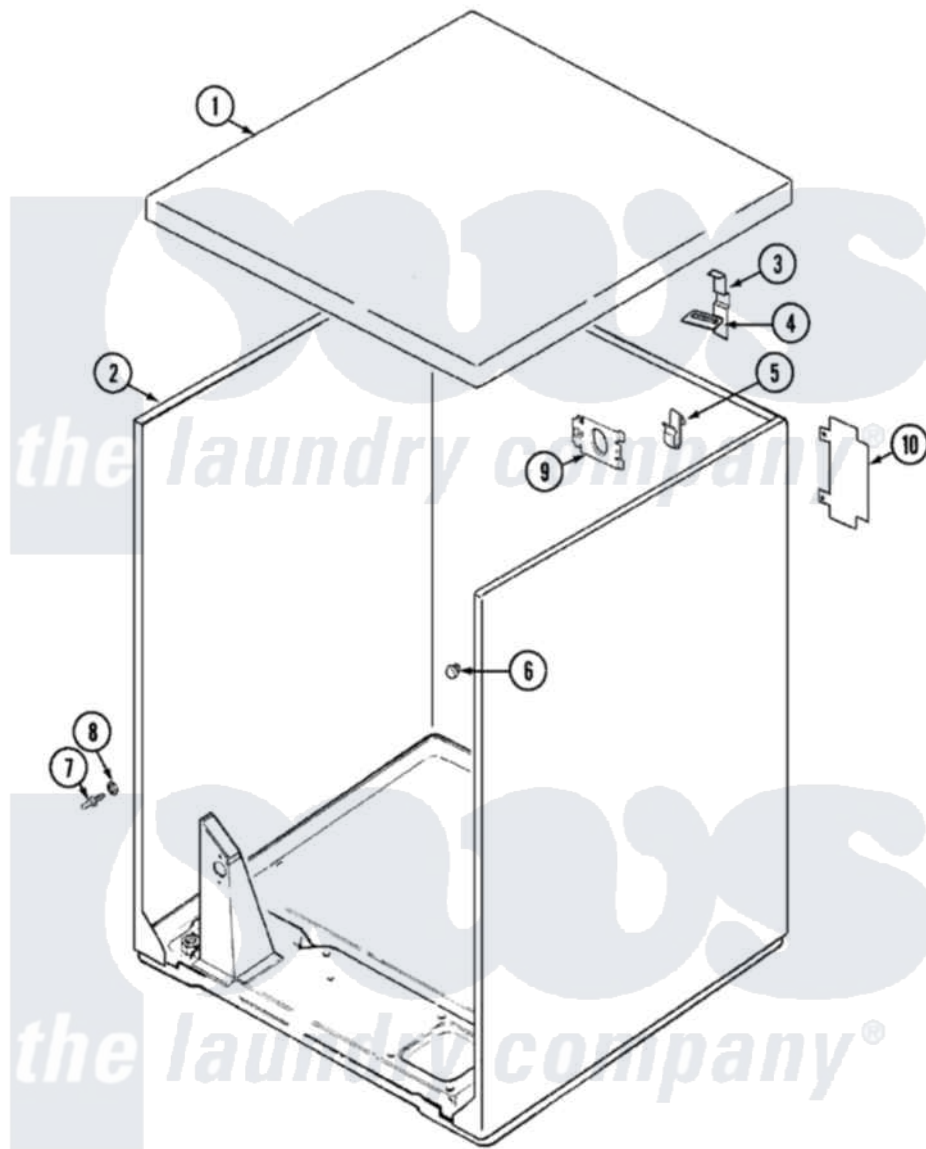

Admiral LDGA100AAW 01 - CABINET

Admiral [Residential Admiral LDGA100AAW Dryer Parts](#) Parts Diagram 01 - CABINET
 Click on the part number to view part

Item	Original Part Number	Replaced By	Status	Part Description
1	53-2435		Not Available	TOP, CABINET
2	53-2147	31001714		Cabinet And Base Assembly
3	63-5712			Hinge, Cabinet Top
4	33-0930			Pad, Top Hinge
"	25-3092	90767		Screw, 8A X 3/8 HeX Washer Head Tapping
5	25-3034			Clip, Wiring
6	33-2653			Bumper, Cabinet
7	53-0643			Pin, Locator
8	53-0200			Sleeve, Locator Pin
"	25-0224	3400029		Nut, Adapter Plate
9	53-0135		Not Available	SUPPORT, POWER CORD
10	53-0284			Cover, Terminal
"	25-7857	90767		Screw, 8A X 3/8 HeX Washer Head Tapping