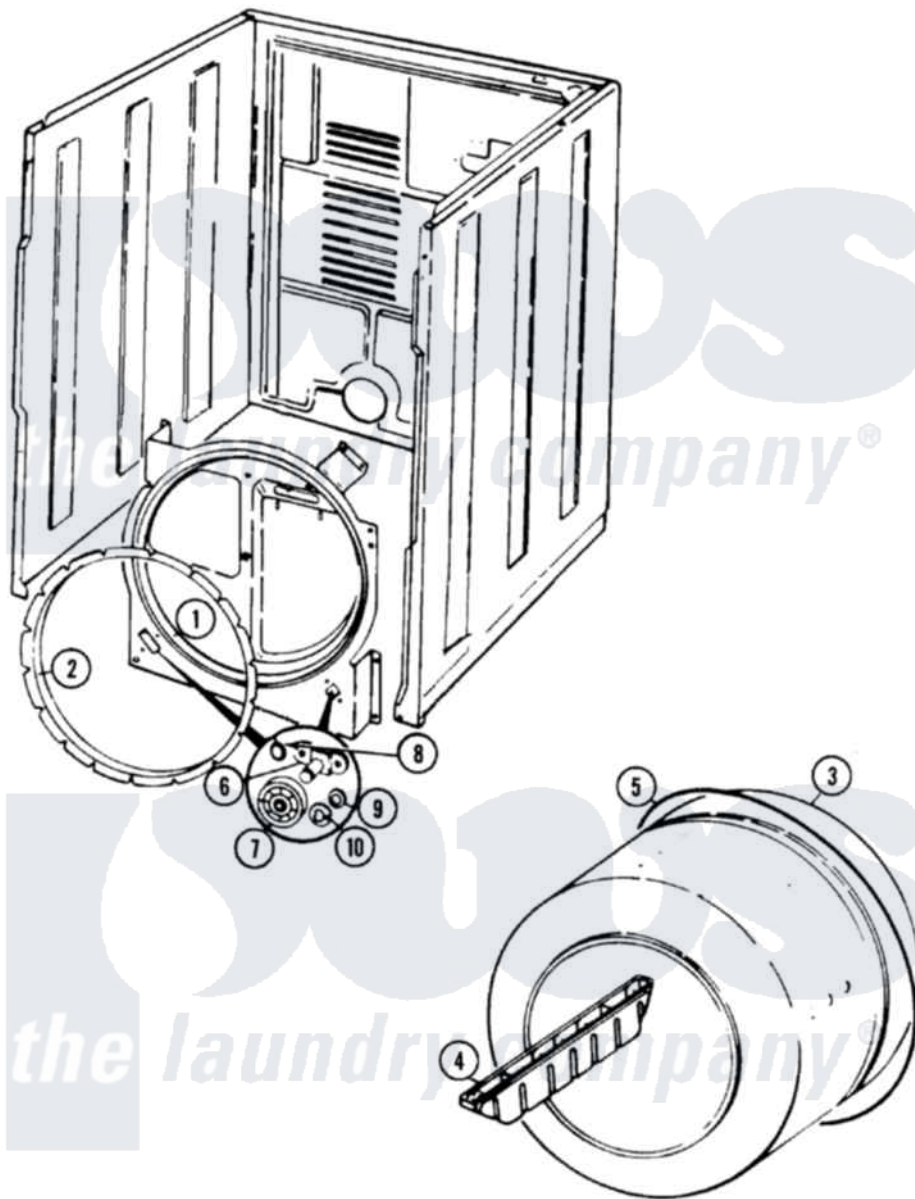

Admiral LDGA100AAW 06 - TUMBLER

Admiral Residential Admiral LDGA100AAW Dryer Parts Parts Diagram 06 - TUMBLER
 Click on the part number to view part

Item	Original Part Number	Replaced By	Status	Part Description
1	53-1703	LA-1054		Dryer Bulkhead Kit
"	25-7733	681414		Screw, 10AB X 1/2
2	53-0281	31001747		Seal Assembly
3	53-0178	53-1250		Cylinder
4	53-0117		Not Available	BAFFLE, GRAY
"	25-7759	3196164		Screw
5	LA-1006			Glide Kit, Tumbler
"	53-1589	341241		Belt
6	53-0197			Support Assembly-Cylinder Rear
"	25-7101	3351614		Screw, Gearcase Cover Mounting
7	53-1578	31001096		Roller
8	25-7813			Spacer
9	25-7814			Washer
10	LA-1008			Rr Roller Kit
"	25-7854			Ring, Retaining