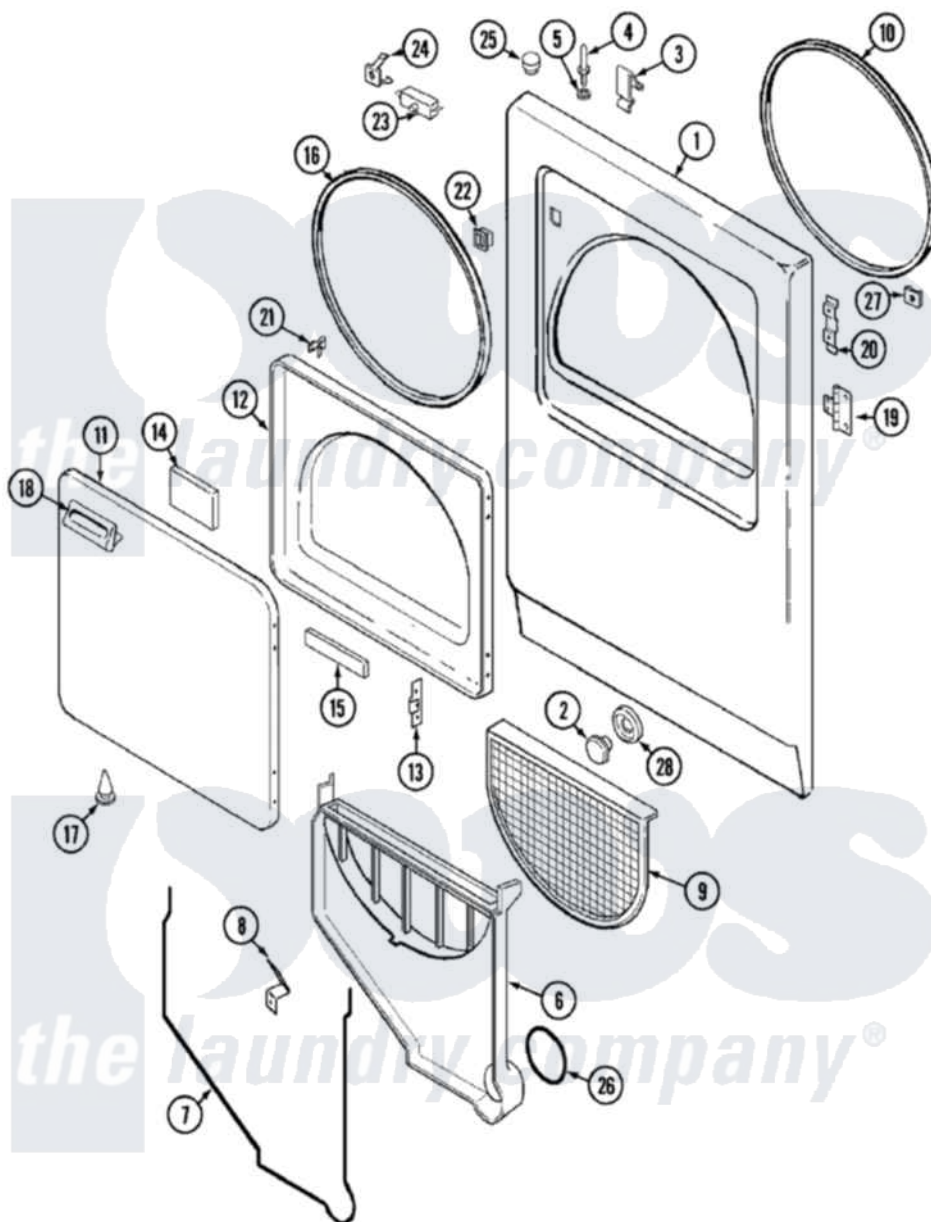

Admiral LDGA100BAE 03 - DOOR (BAx)

Admiral [Residential Admiral LDGA100BAE Dryer Parts](#) Parts Diagram 03 - DOOR (BAx)
 Click on the part number to view part

Item	Original Part Number	Replaced By	Status	Part Description
1	25-7820	489478		Screw, 8 X 1/2
"	53-0727	12001190		Panel Kit
2	53-0156			Button, Gas Access
3	25-7220			Clip, Cabinet Top
4	53-0643			Pin, Locator
5	25-0224	3400029		Nut, Adapter Plate
"	53-0200			Sleeve, Locator Pin
6	53-1299	12001324		Duct Kit, Collector
"	25-7810	415013-35		Screw
7	53-0204			Seal
8	53-0123			Clip
9	53-0918			Filter, Lint
10	53-1756	31001747		Seal Assembly
11	53-0154			Panel, Outer Door
12	53-0912		Not Available	PANEL, INNER DOOR (WHT)
13	53-0119			Clip, Hinge

14	53-1490		Door Pad
15	53-1491		Door Pad
16	25-7770	3196169	Screw, Element
"	53-0648	31001529	Seal, Door
17	25-7889		Plug Button
18	25-7810	415013-35	Screw
"	53-0927		Handle, Door
"	53-0928	53-0927	Handle, Door
19	53-1492		Hinge, Dryer Door
"	25-7809		Screw, No.6-20 1/2 Flthd Torx
20	53-0121	Not Available	TWIN NUT
21	LA-1003		Door Catch Kit
"	53-2364	LA-1003	Door Catch Kit
22	53-0187	LA-1003	Door Catch Kit
"	25-7828	489483	Screw 10-32 X 1/2
23	53-0148		Switch, Door
"	LA-1005		Switch Kit
24	63-5990	31001319	Clip, Switch
25	33-2653		Bumper, Cabinet
26	53-0203	12001324	Duct Kit, Collector
27	25-7817	Not Available	CLIP, U-TYPE
28	53-0155	Not Available	PLUG, GAS ACCESS (WHT)