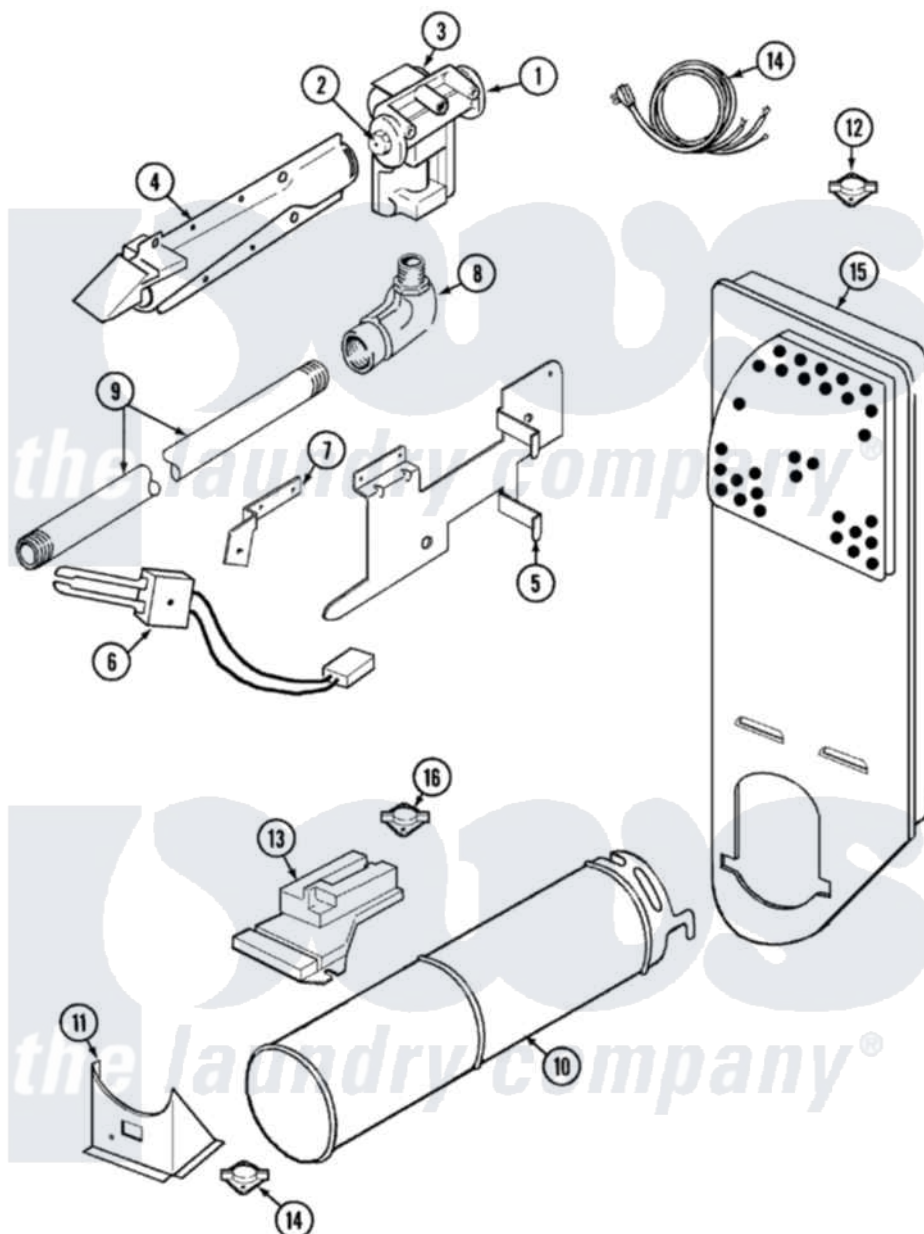

Admiral LDGA100BAE 04 - GAS CARRYING (BAX)

Admiral [Residential Admiral LDGA100BAE Dryer Parts](#) Parts Diagram 04 - GAS CARRYING (BAX)
 Click on the part number to view part

Item	Original Part Number	Replaced By	Status	Part Description
1	60-6846			Union Nut
"	31001368		Not Available	TAIL PIECE
"	31001485			Valve, Gas
2	63-3570			Burner Orifice
3	63-6615	279834		Coil-Valve
"	63-6614	279834		Coil-Valve
4	63-6682	31001784		Burner
5	53-0140			Mtg Bracket
"	25-7741	W10116760		Screw
6	53-0689	31001556		Igniter
7	25-2134	W10116760		Screw
"	25-3034			Clip, Wiring
"	25-7744	8281196		Screw
"	53-0686		Not Available	BRACKET
8	53-0101	31001042		Valve, Gas Shut Off
9	25-7741	W10116760		Screw

"	53-2362	31001777	Main Gas L
10	25-3032		Not Available WIRING CLIP
"	53-1884		Housing, Heater
11	25-3092	90767	Screw, 8A X 3/8 HeX Washer Head Tapping
"	25-7741	W10116760	Screw
"	53-2363		Support, Heater Housing
12	53-0143	LA-1053	Fuse Kit, Thermal
"	25-0168		Screw
13	25-2134	W10116760	Screw
"	63-5013	338906	Radiant, Sensor
14	63-6259	31001547	Cord, Power
15	25-7819	M0217225	Screw
"	25-7741	W10116760	Screw
"	53-1706		Inlet Air Duct Assembly
16	53-1096	LA-1053	Fuse Kit, Thermal
"	LA-1053		Fuse Kit, Thermal
"	25-3032		Not Available WIRING CLIP
"	53-1182		Fuse, Thermal
"	25-0168		Screw
17	12001031		Conversion Kit
"	63-6766		Conversion Kit