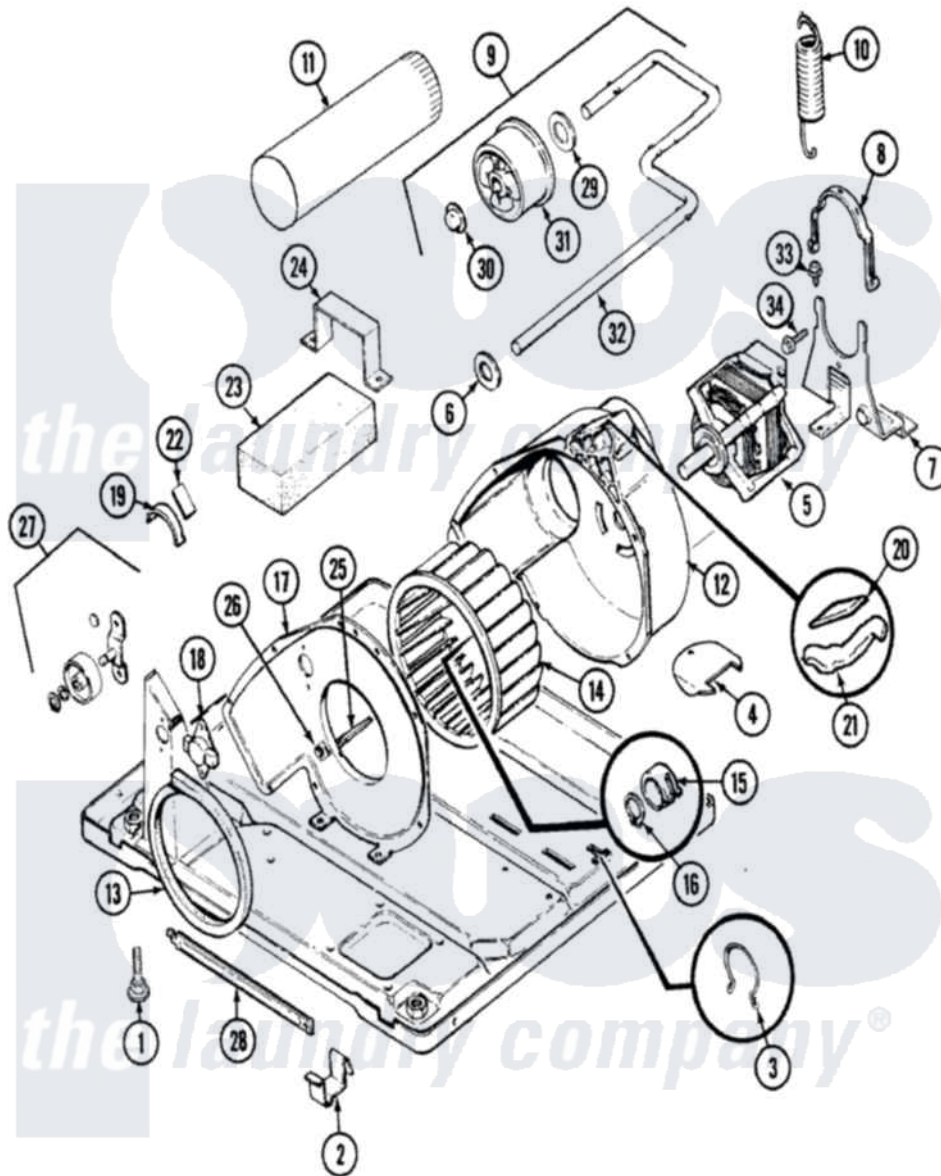

Admiral LDGA100BAE 05 - MOTOR & DRIVE (Bax)

Admiral [Residential Admiral LDGA100BAE Dryer Parts](#) Parts Diagram 05 - MOTOR & DRIVE (Bax)
 Click on the part number to view part

Item	Original Part Number	Replaced By	Status	Part Description
1	63-5834		Not Available	LEG, LEVELING
2	53-0120			Clip, Front Panel
3	25-7027	16515		Clip
4	25-7741	W10116760		Screw
"	53-1921			Shield, Wiring
5	31001015	W10410996		Motor-Drve
"	31001316	W10410996		Motor-Drve
6	25-7815			Washer
7	25-7811		Not Available	SCREW
"	53-1932	31001570		Bracket, Motor
8	53-0214	660658		Clamp, Motor Mounting 343481 685441
9	53-2287			Idler Assembly
10	53-2209	31001465		Spring, Idler
11	25-2134	W10116760		Screw
"	53-0134			Duct, Exhaust
12	53-1801			Housing, Blower

13	53-0203	12001324	Duct Kit, Collector
14	31001043		Wheel, Blower
"	31001317		Wheel, Blower
15	25-7823	312967	Clamp, Blower Housing
16	25-7855		Ring, Retaining
17	25-7435	33002917	Screw, No.10-16
"	53-1934		Cover, Blower Housing
18	53-1107		Thermostat, Control
"	25-2134	W10116760	Screw
19	LA-1006		Glide Kit, Tumbler
"	53-2273	31001470	Glide, Tumbler
20	53-0724	31001356	Pad, Glide
21	53-2272	31001469	Glide, Tumbler
22	LA-1008		Rr Roller Kit
"	53-1684	31001356	Pad, Glide
23	53-0645		Not Available COUNTERWEIGHT
24	53-0644		Not Available BRACKET
"	25-7732	681414	Screw, 10AB X 1/2
25	53-1026		Guide, Vane Inlet
26	25-3457		Screw, Sems
27	LA-1007	12002126	Reinforcement Brace/Glide Kit
28	53-1625		Brace, Tumbler Support
29	25-7815		Washer
30	25-7957		Pushnut
31	53-1628	31001344	Pulley, Idler
32	53-2250	53-2287	Idler Assembly
33	25-7699		Not Available STRAIN RELIEF
34	25-7674		Screw