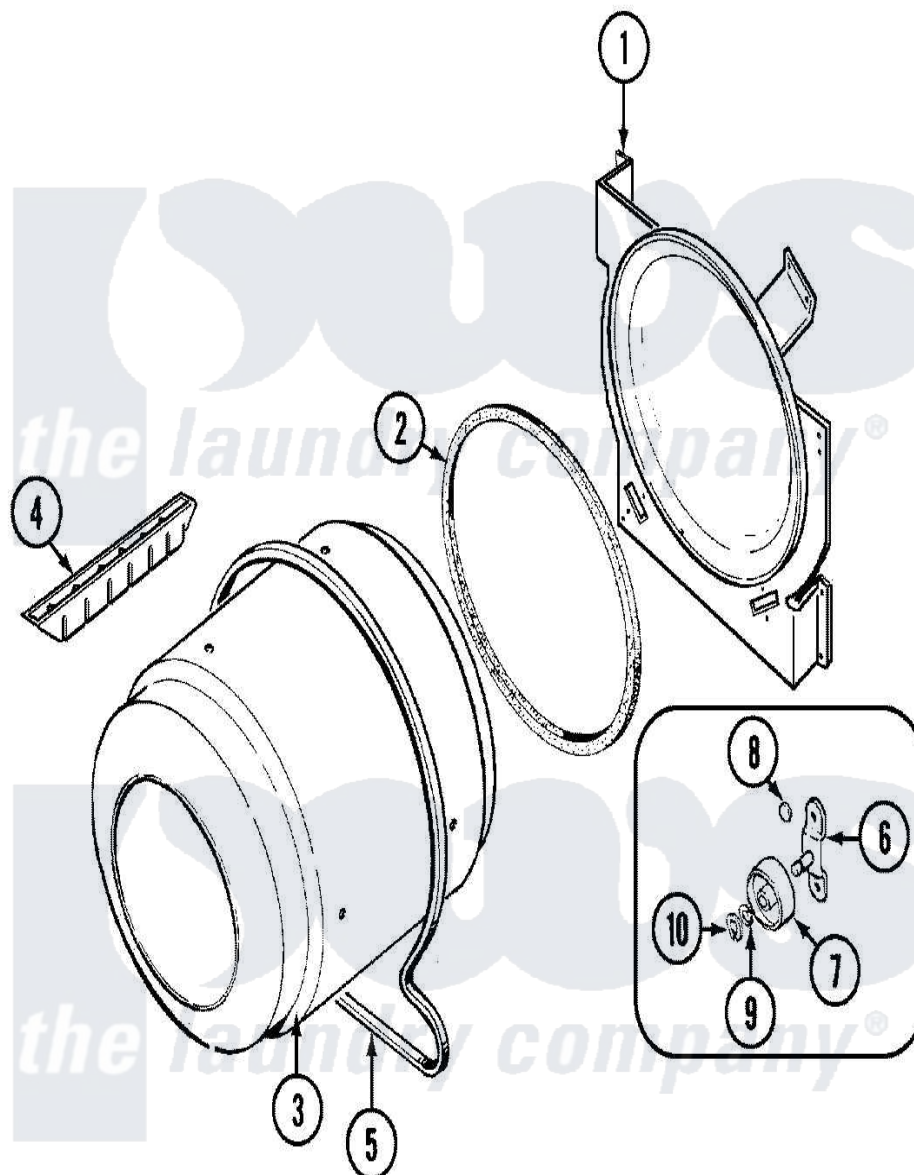

Admiral LDGA100BAE 06 - TUMBLER (BAx)

Admiral [Residential Admiral LDGA100BAE Dryer Parts](#) Parts Diagram 06 - TUMBLER (BAx)
 Click on the part number to view part

Item	Original Part Number	Replaced By	Status	Part Description
1	53-1703	LA-1054		Dryer Bulkhead Kit
"	25-7733	681414		Screw, 10AB X 1/2
2	53-0281	31001747		Seal Assembly
3	53-0178	53-1250		Cylinder
4	53-0117		Not Available	BAFFLE, GRAY
"	25-7759	3196164		Screw
5	31001026	341241		Belt
6	53-0197			Support Assembly-Cylinder Rear
"	25-7101	3351614		Screw, Gearcase Cover Mounting
7	53-1578	31001096		Roller
8	25-7813			Spacer
9	25-7814			Washer
10	25-7854			Ring, Retaining
11	LA-1006			Glide Kit, Tumbler
12	LA-1008			Rr Roller Kit