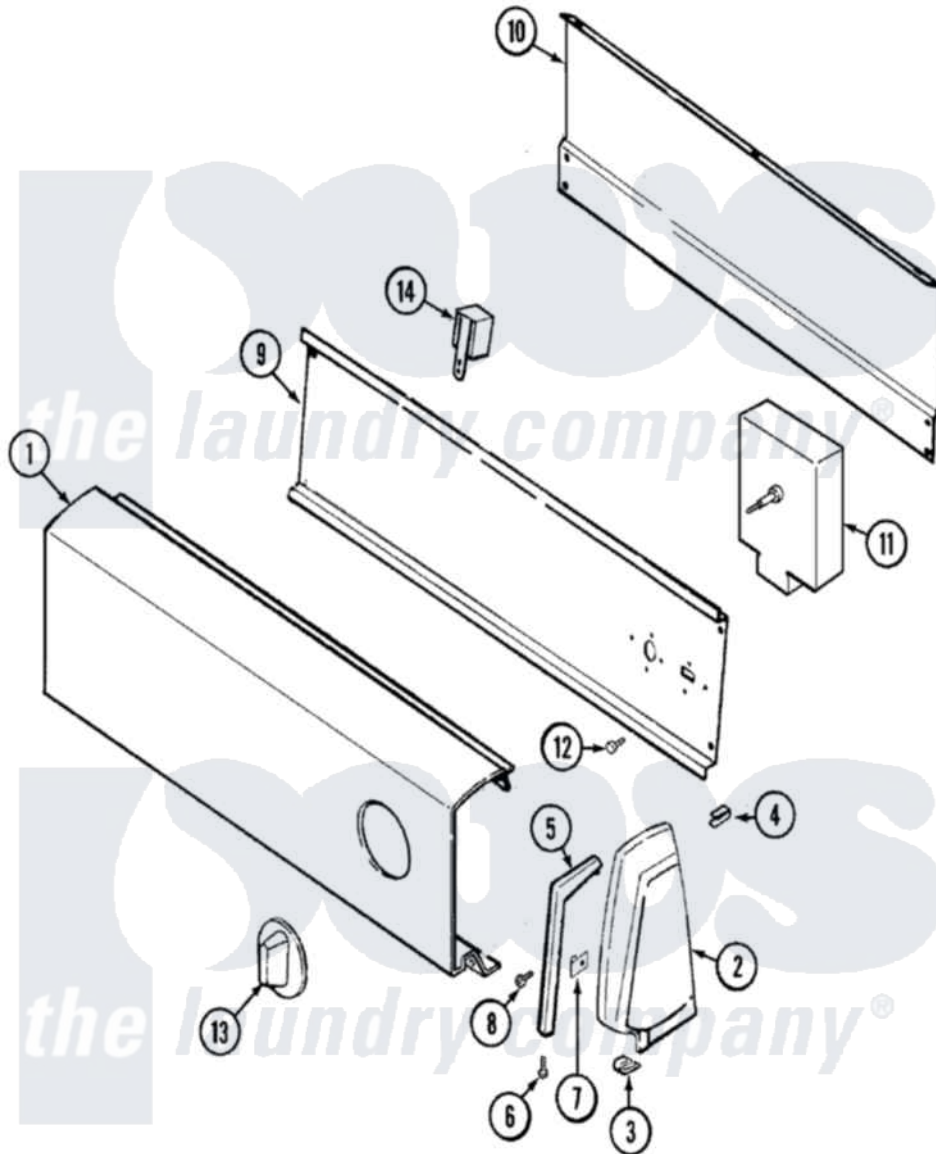

Admiral LDGA100BAM 02 - CONTROL PANEL (BAx)

Admiral [Residential Admiral LDGA100BAM Dryer Parts](#) Parts Diagram 02 - CONTROL PANEL (BAx)
 Click on the part number to view part

| Item | Original Part Number | Replaced By | Status | Part Description |
|------|-------------------------|--------------------------|---------------|-------------------------------------|
| 1 | 31001168 | | Not Available | PANEL, CONTROL |
| " | 31001065 | | Not Available | PANEL, CONTROL |
| 2 | 21001069 | 12002263 | | Endcap Kit |
| " | 21001070 | 21001456 | | Cap- End |
| " | 25-7649 | 910187 | | Screw |
| " | 25-7702 | | | Speedclip, End Cap To Control Panel |
| 3 | 25-7851 | | | Speedclip, End Cap To Top |
| " | 25-7691 | | Not Available | SCREW, END CAP TO TOP |
| 4 | 25-7435 | 33002917 | | Screw, No.10-16 |
| " | 25-7852 | | | Speedclip, Rr Shld To End Cap |
| 5 | 31001057 | | Not Available | TRIM, ENDCAP (LT)(ALM) |
| " | 31001056 | | Not Available | TRIM, ENDCAP (RT)(ALM) |
| 6 | 25-7760 | | | Screw |
| 7 | 25-7702 | | | Speedclip, End Cap To Control Panel |

| | | | |
|----|--------------------------|--------------------------|--|
| 8 | 25-3092 | 90767 | Screw, 8A X 3/8 HeX Washer Head Tapping |
| 9 | 31001128 | Not Available | SHIELD, CONTROL |
| " | 53-1676 | | Shield, Control |
| " | 53-2504 | 31001193 | Pad, Shield |
| 10 | 35-2688 | 21001460 | Shield, Rear |
| 11 | 31001108 | | Timer |
| 12 | 25-7435 | 33002917 | Screw, No.10-16 |
| 13 | 31001053 | | Knob And Skirt Assembly |
| 14 | 25-3092 | 90767 | Screw, 8A X 3/8 HeX Washer Head Tapping |
| " | 53-1639 | | Buzzer Assembly |
| 17 | 31001008 | | Manual, Use And Care |
| " | 31001092 | Not Available | MANUAL, USE & CARE |
| 18 | 16002079 | Not Available | GUIDE, QUICK REF - ADMIRAL |