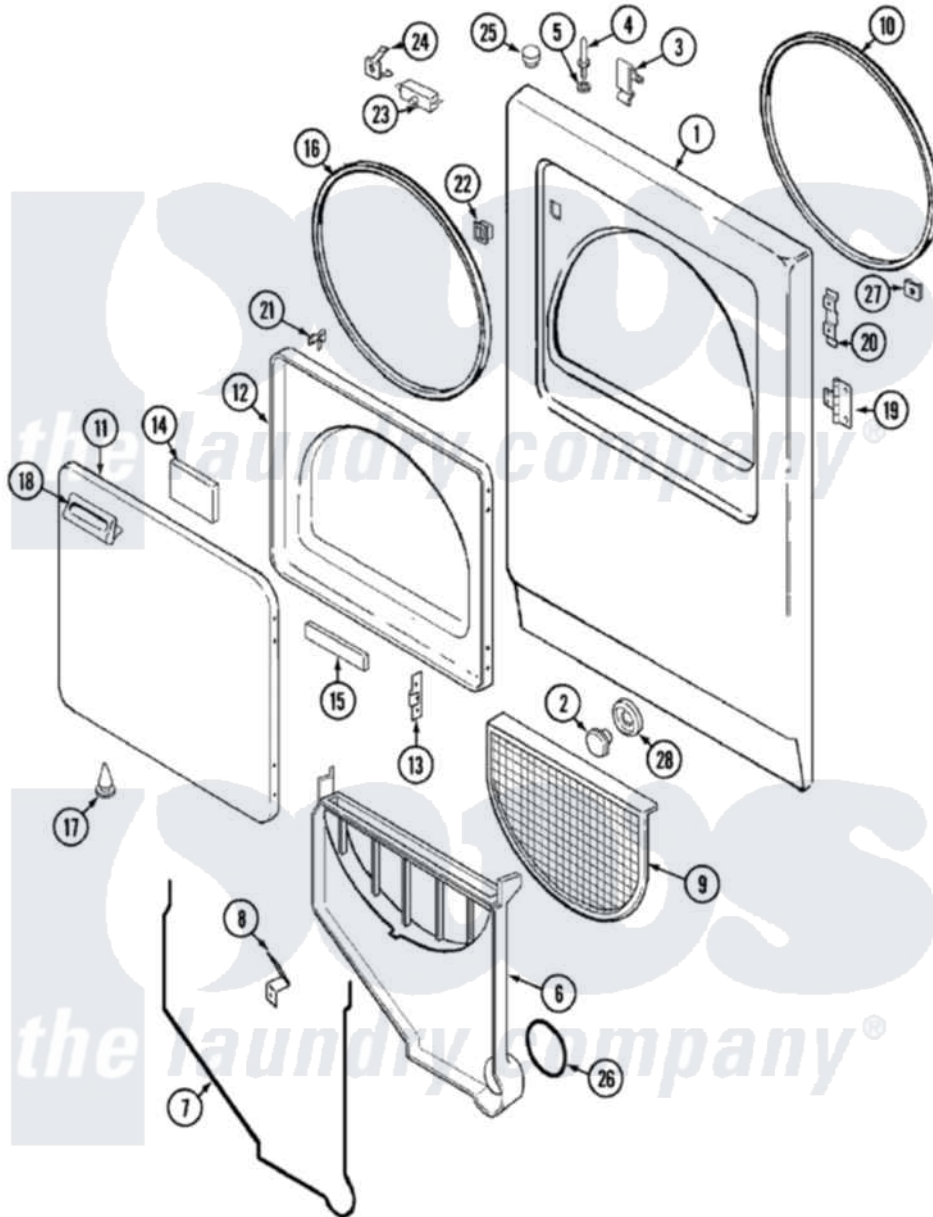

Admiral LDGA100BAM 03 - DOOR (Bax)

Admiral [Residential Admiral LDGA100BAM Dryer Parts](#) Parts Diagram 03 - DOOR (Bax)

[Click on the part number to view part](#)

Item	Original Part Number	Replaced By	Status	Part Description
1	25-7820	489478		Screw, 8 X 1/2
"	53-0727-24		Not Available	PANEL, FRONT (ALM)GAS
2	53-0162		Not Available	BUTTON, GAS ACCESS (ALM)
3	25-7220			Clip, Cabinet Top
4	53-0643			Pin, Locator
5	25-0224	3400029		Nut, Adapter Plate
"	53-0200			Sleeve, Locator Pin
6	25-7810	415013-35		Screw
"	53-1299	12001324		Duct Kit, Collector
7	53-0204			Seal
8	53-0123			Clip
9	53-0918			Filter, Lint
10	53-1756	31001747		Seal Assembly
11	53-0154-24			Panel, Outer Door
12	53-0912-24		Not Available	PANEL, INNER DOOR (ALM)
13	53-0119			Clip, Hinge

14	53-1490		Door Pad
15	53-1491		Door Pad
16	25-7770	3196169	Screw, Element
"	53-0648	31001529	Seal, Door
17	25-7889		Plug Button
18	53-0928	53-0927	Handle, Door
"	31001115	31001482	Handle, Door
"	25-7810	415013-35	Screw
19	25-7809		Screw, No.6-20 1/2 Flthd Torx
"	53-1492		Hinge, Dryer Door
20	53-0121	Not Available	TWIN NUT
21	LA-1003		Door Catch Kit
"	53-2364	LA-1003	Door Catch Kit
22	25-7828	489483	Screw 10-32 X 1/2
"	53-0187	LA-1003	Door Catch Kit
23	53-0148		Switch, Door
"	LA-1005		Switch Kit
24	63-5990	31001319	Clip, Switch
25	33-2653		Bumper, Cabinet
26	53-0203	12001324	Duct Kit, Collector
27	25-7817	Not Available	CLIP, U-TYPE
28	53-0161	Not Available	PLUG, GAS ACCESS (ALM)