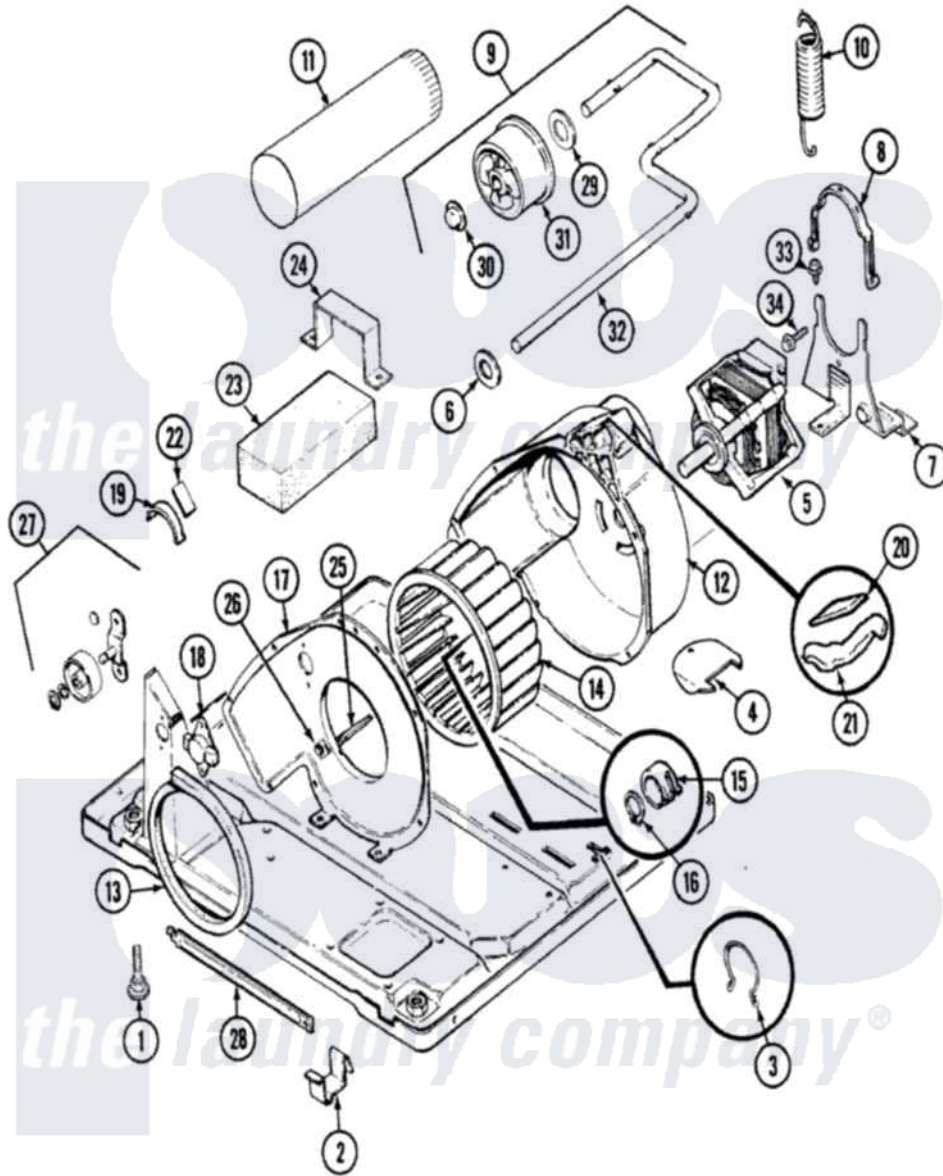

# Admiral LDGA100BAM 05 - MOTOR & DRIVE (BAX)

Admiral [Residential Admiral LDGA100BAM Dryer Parts](#) Parts Diagram 05 - MOTOR & DRIVE (BAX)  
 Click on the part number to view part

Item	Original Part Number	Replaced By	Status	Part Description
1	63-5834		Not Available	LEG, LEVELING
2	<a href="#">53-0120</a>			Clip, Front Panel
3	25-7027	<a href="#">16515</a>		Clip
4	25-7741	<a href="#">W10116760</a>		Screw
"	<a href="#">53-1921</a>			Shield, Wiring
5	31001015	<a href="#">W10410996</a>		Motor-Drive
6	<a href="#">25-7815</a>			Washer
7	25-7811		Not Available	SCREW
"	53-1932	<a href="#">31001570</a>		Bracket, Motor
8	53-0214	<a href="#">660658</a>		Clamp, Motor Mounting 343481 685441
9	<a href="#">53-2287</a>			Idler Assembly
10	53-2209	<a href="#">31001465</a>		Spring, Idler
11	<a href="#">53-0134</a>			Duct, Exhaust
"	25-2134	<a href="#">W10116760</a>		Screw
12	<a href="#">53-1801</a>			Housing, Blower
13	53-0203	<a href="#">12001324</a>		Duct Kit, Collector