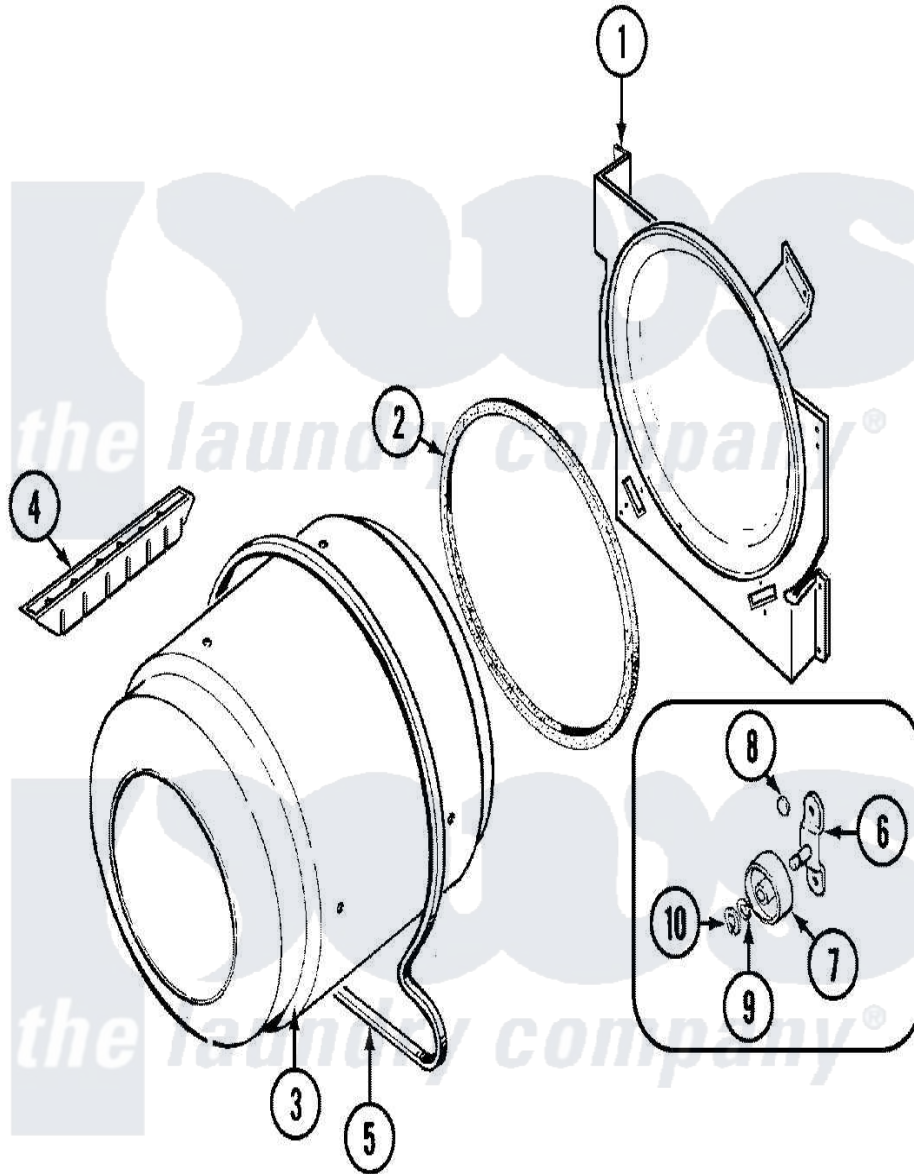

Admiral LDGA100BAM 06 - TUMBLER (BAx)

Admiral [Residential Admiral LDGA100BAM Dryer Parts](#) Parts Diagram 06 - TUMBLER (BAx)
 Click on the part number to view part

Item	Original Part Number	Replaced By	Status	Part Description
1	53-1703	LA-1054		Dryer Bulkhead Kit
"	25-7733	681414		Screw, 10AB X 1/2
2	53-0281	31001747		Seal Assembly
3	53-0178	53-1250		Cylinder
4	53-0117		Not Available	BAFFLE, GRAY
"	25-7759	3196164		Screw
5	31001026	341241		Belt
6	53-0197			Support Assembly-Cylinder Rear
"	25-7101	3351614		Screw, Gearcase Cover Mounting
7	53-1578	31001096		Roller
8	25-7813			Spacer
9	25-7814			Washer
10	25-7854			Ring, Retaining
11	LA-1006			Glide Kit, Tumbler
12	LA-1008			Rr Roller Kit