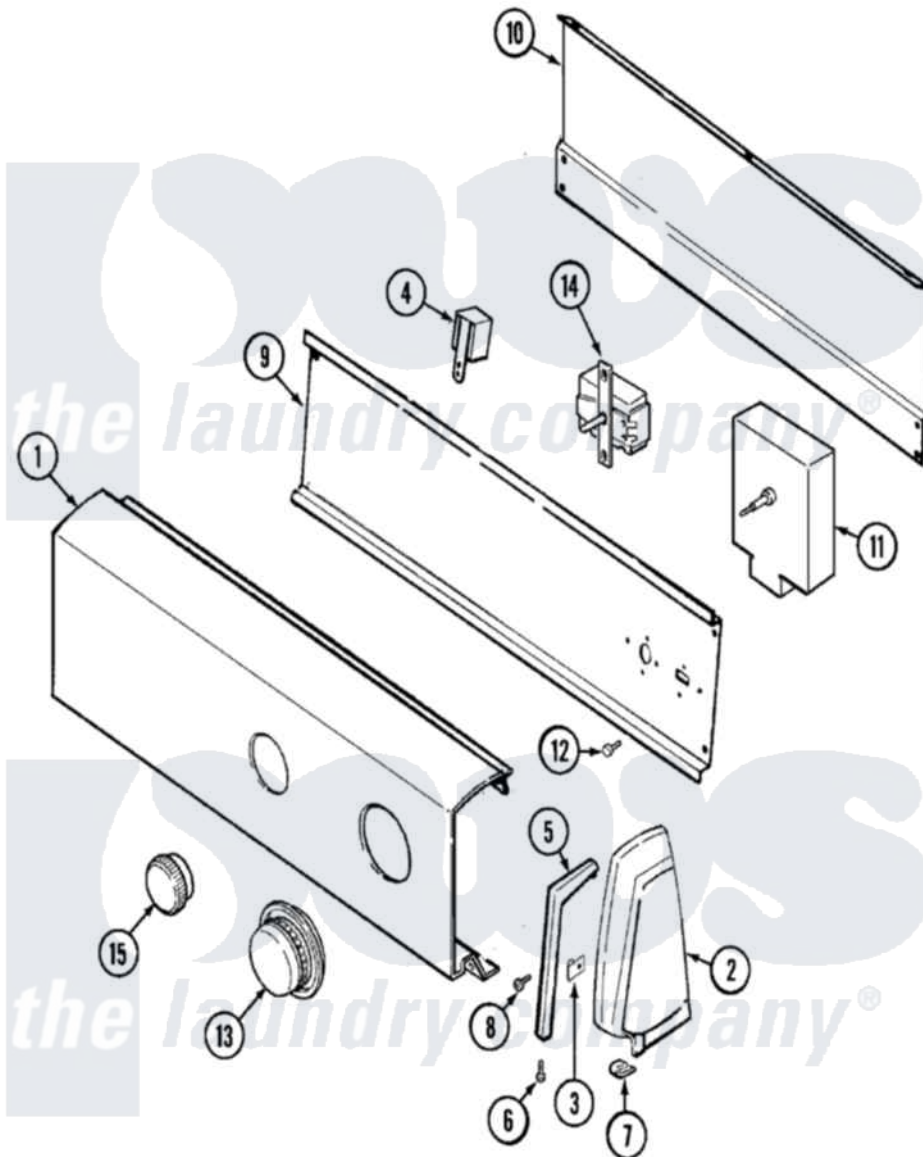

# Admiral LDGA200AAE 02 - CONTROL PANEL (AAE & AAM)

Admiral [Residential Admiral LDGA200AAE Dryer Parts](#) Parts Diagram 02 - CONTROL PANEL (AAE & AAM)  
 Click on the part number to view part

Item	Original Part Number	Replaced By	Status	Part Description
1	31001063		Not Available	PANEL, CONTROL
"	31001169		Not Available	PANEL, CONTROL
2	25-7649	<a href="#">910187</a>		Screw
"	25-7697	<a href="#">25-2219</a>		Screw
"	<a href="#">25-7702</a>			Speedclip, End Cap To Control Panel
"	<a href="#">25-7851</a>			Speedclip, End Cap To Top
"	35-2669		Not Available	CAP, END (LT)(WHT)
"	35-2668	<a href="#">21001453</a>		Cap- End
3	25-7697	<a href="#">25-2219</a>		Screw
"	<a href="#">25-7851</a>			Speedclip, End Cap To Top
4	25-3092	<a href="#">90767</a>		Screw, 8A X 3/8 HeX Washer Head Tapping
"	<a href="#">53-1639</a>			Buzzer Assembly
5	31001055		Not Available	TRIM, ENDCAP (LT WHT)
"	31001054		Not Available	TRIM, ENDCAP (RT WHT)
6	<a href="#">25-7760</a>			Screw

7	<a href="#">25-7702</a>		Speedclip, End Cap To Control Panel
8	25-3092	<a href="#">90767</a>	Screw, 8A X 3/8 HeX Washer Head Tapping
9	53-2504	<a href="#">31001193</a>	Pad, Shield
"	31001128		Not Available SHIELD, CONTROL
"	<a href="#">53-1676</a>		Shield, Control
10	35-2688	<a href="#">21001460</a>	Shield, Rear
11	<a href="#">53-1758</a>		Timer
12	25-7435	<a href="#">33002917</a>	Screw, No.10-16
13	<a href="#">53-2525</a>		Knob And Skirt Assembly
14	31001150		Not Available SWITCH, HEAT
"	25-3092	<a href="#">90767</a>	Screw, 8A X 3/8 HeX Washer Head Tapping
"	<a href="#">53-0456</a>		Switch, Selector
15	35-2673	<a href="#">21001239</a>	Knob, Selector
16	31001093		Not Available MANUAL, USE & CARE
"	<a href="#">31001008</a>		Manual, Use And Care
17	16002079		Not Available GUIDE, QUICK REF - ADMIRAL