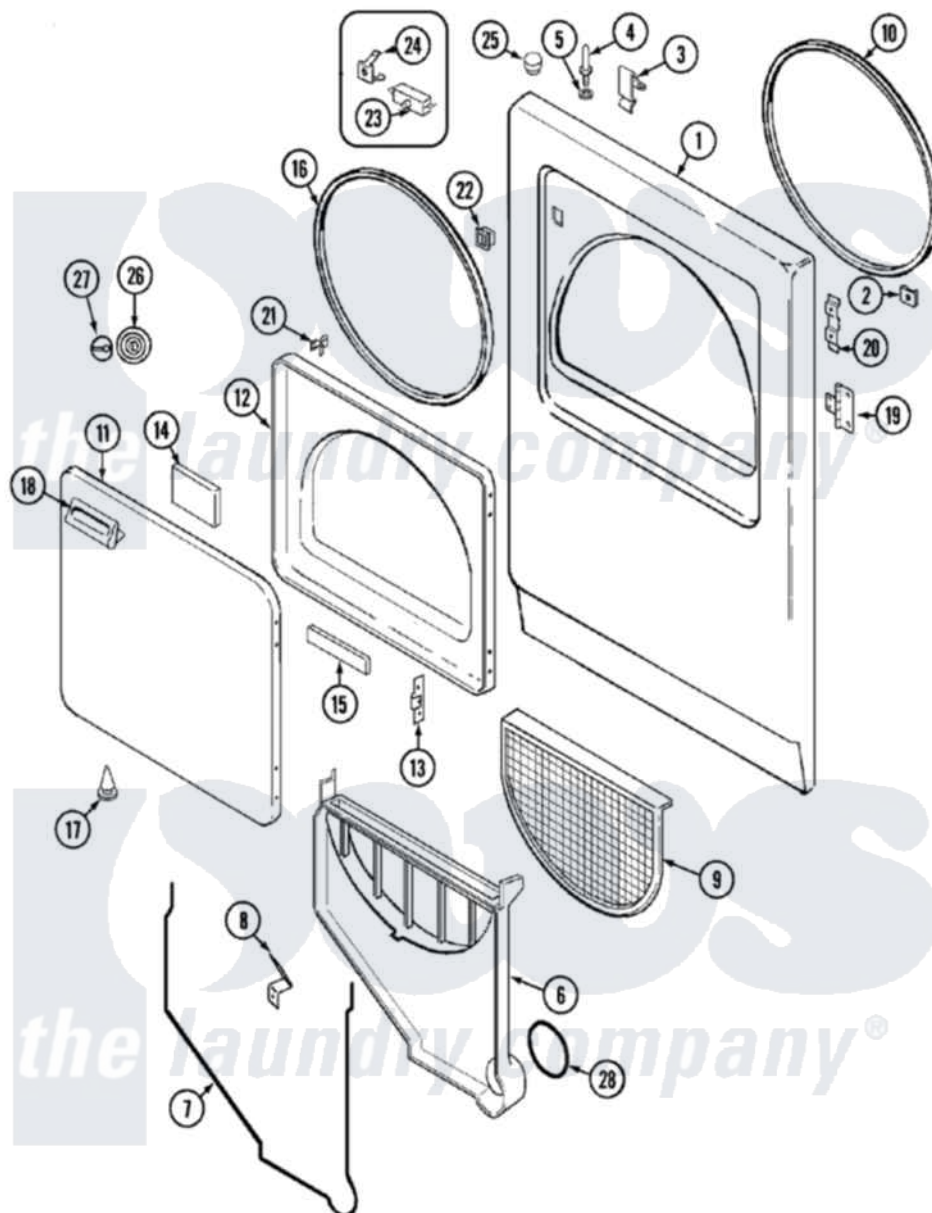

Admiral LDGA200AAE 03 - DOOR (AAE & AAM)

Admiral Residential Admiral LDGA200AAE Dryer Parts Parts Diagram 03 - DOOR (AAE & AAM)

[Click on the part number to view part](#)

Item	Original Part Number	Replaced By	Status	Part Description
1	53-0727	12001190		Panel Kit
2	25-7820	489478		Screw, 8 X 1/2
"	25-7817		Not Available	CLIP, U-TYPE
3	25-7220			Clip, Cabinet Top
4	53-0643			Pin, Locator
5	53-0200			Sleeve, Locator Pin
"	25-0224	3400029		Nut, Adapter Plate
6	53-1299	12001324		Duct Kit, Collector
"	25-7810	415013-35		Screw
7	53-0204			Seal
8	53-0123			Clip
9	53-0918			Filter, Lint
10	53-1756	31001747		Seal Assembly
11	53-0154			Panel, Outer Door
12	53-0912		Not Available	PANEL, INNER DOOR (WHT)
13	53-0119			Clip, Hinge

14	53-1490		Door Pad
15	53-1491		Door Pad
16	53-0648	31001529	Seal, Door
"	25-7770	3196169	Screw, Element
17	25-7889		Plug Button
18	25-7810	415013-35	Screw
"	53-0927		Handle, Door
"	53-0928	53-0927	Handle, Door
19	53-1492		Hinge, Dryer Door
"	25-7809		Screw, No.6-20 1/2 Flthd Torx
20	53-0121	Not Available	TWIN NUT
21	53-2364	LA-1003	Door Catch Kit
"	LA-1003		Door Catch Kit
22	25-7828	489483	Screw 10-32 X 1/2
"	53-0187	LA-1003	Door Catch Kit
23	53-0148		Switch, Door
"	LA-1005		Switch Kit
24	63-5990	31001319	Clip, Switch
25	33-2653		Bumper, Cabinet
26	53-0155	Not Available	PLUG, GAS ACCESS (WHT)
27	53-0156		Button, Gas Access
28	53-0203	12001324	Duct Kit, Collector