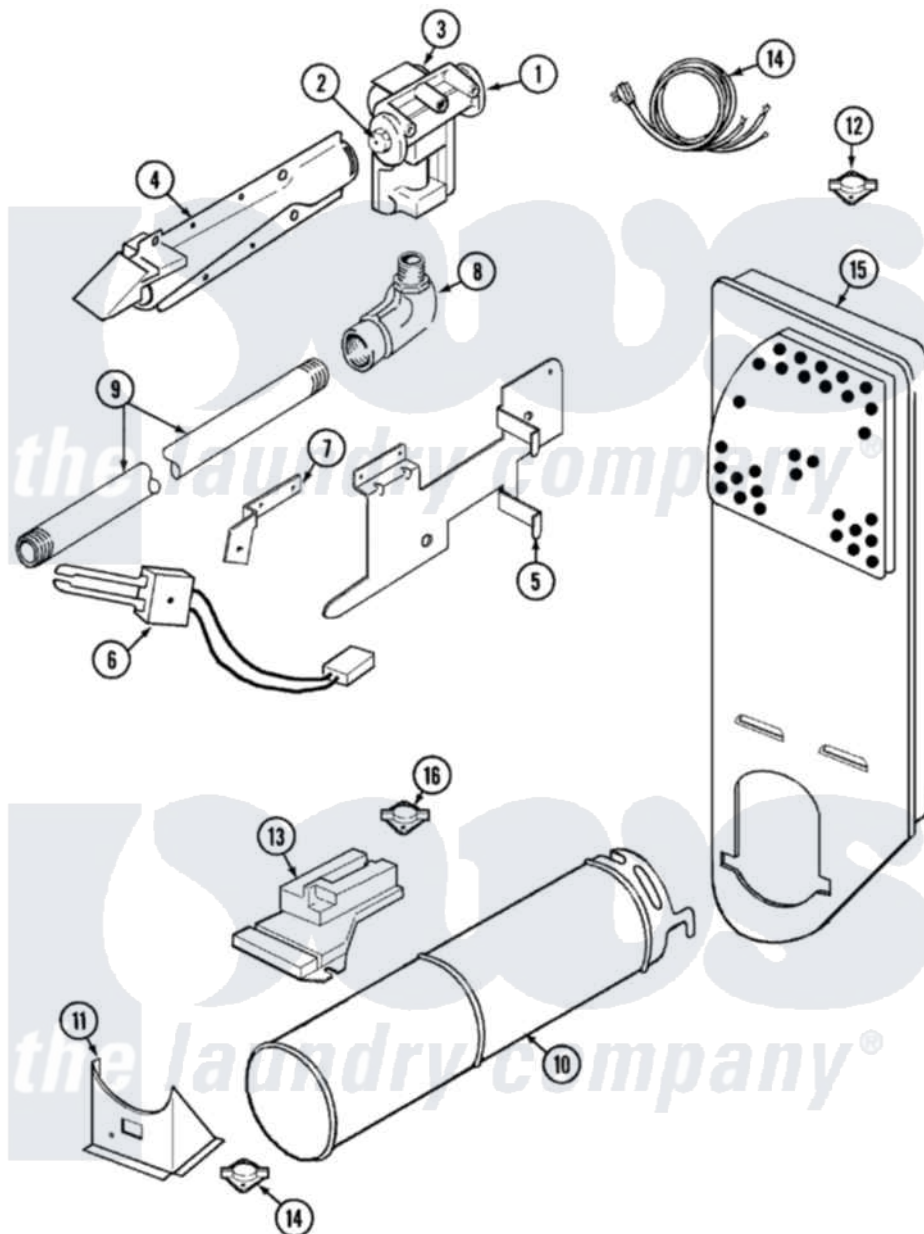

Admiral LDGA200AAE 04 - GAS CARRYING (AAE & AAM)

Admiral Residential Admiral LDGA200AAE Dryer Parts Parts Diagram 04 - GAS CARRYING (AAE & AAM)
 Click on the part number to view part

Item	Original Part Number	Replaced By	Status	Part Description
1	60-6846			Union Nut
"	31001368		Not Available	TAIL PIECE
"	31001485			Valve, Gas
2	63-3570			Burner Orifice
3	63-6615	279834		Coil-Valve
"	63-6614	279834		Coil-Valve
4	63-6682	31001784		Burner
5	53-0140			Mtg Bracket
"	25-7741	W10116760		Screw
6	53-0689	31001556		Igniter
7	25-2134	W10116760		Screw
"	25-3034			Clip, Wiring
"	25-7744	8281196		Screw
"	53-0686		Not Available	BRACKET
8	53-0101	31001042		Valve, Gas Shut Off
9	25-7741	W10116760		Screw

"	53-2362	31001777	Main Gas L
10	25-3032		Not Available WIRING CLIP
"	53-1884		Housing, Heater
11	25-3092	90767	Screw, 8A X 3/8 HeX Washer Head Tapping
"	25-7741	W10116760	Screw
"	53-2363		Support, Heater Housing
12	53-0143	LA-1053	Fuse Kit, Thermal
"	25-0168		Screw
13	25-2134	W10116760	Screw
"	63-5013	338906	Radiant, Sensor
14	63-6259	31001547	Cord, Power
15	25-7819	M0217225	Screw
"	25-7741	W10116760	Screw
"	53-1706		Inlet Air Duct Assembly
16	53-1096	LA-1053	Fuse Kit, Thermal
"	LA-1053		Fuse Kit, Thermal
"	25-3032		Not Available WIRING CLIP
"	53-1182		Fuse, Thermal
"	25-0168		Screw
17	12001031		Conversion Kit
"	63-6766		Conversion Kit