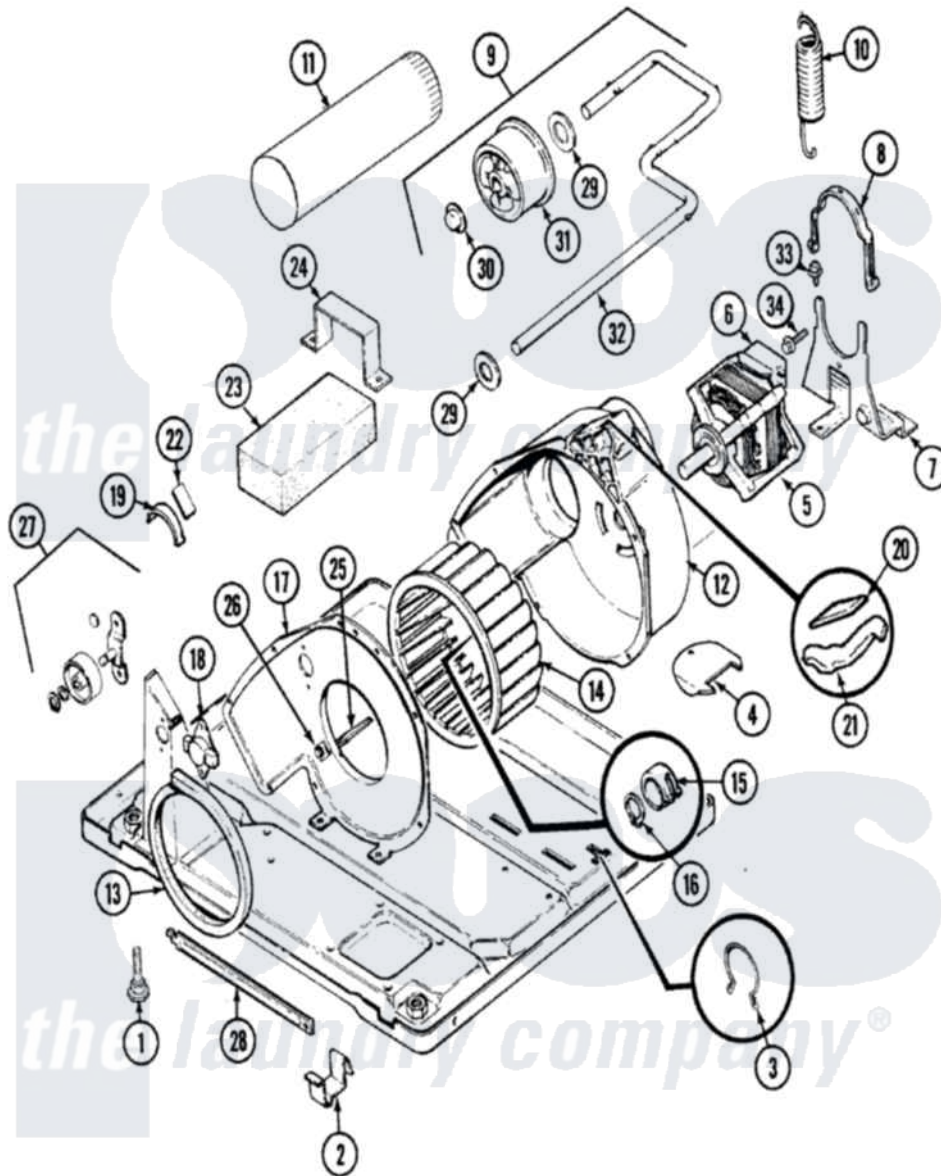

# Admiral LDGA200AAE 05 - MOTOR & DRIVE (AAE & AAM)

Admiral [Residential Admiral LDGA200AAE Dryer Parts](#) Parts Diagram 05 - MOTOR & DRIVE (AAE & AAM)  
 Click on the part number to view part

Item	Original Part Number	Replaced By	Status	Part Description
1	63-5834		Not Available	LEG, LEVELING
2	<a href="#">53-0120</a>			Clip, Front Panel
3	25-7027	<a href="#">16515</a>		Clip
4	25-7741	<a href="#">W10116760</a>		Screw
"	<a href="#">53-1921</a>			Shield, Wiring
5	31001015	<a href="#">W10410996</a>		Motor-Drive
6	53-0693	<a href="#">53-0332</a>		Motor Switch
7	53-1932	<a href="#">31001570</a>		Bracket, Motor
"	25-7811		Not Available	SCREW
8	53-0214	<a href="#">660658</a>		Clamp, Motor Mounting 343481 685441
9	<a href="#">53-2287</a>			Idler Assembly
10	53-2209	<a href="#">31001465</a>		Spring, Idler
11	<a href="#">53-0134</a>			Duct, Exhaust
"	25-2134	<a href="#">W10116760</a>		Screw
12	<a href="#">53-1801</a>			Housing, Blower
13	53-0203	<a href="#">12001324</a>		Duct Kit, Collector