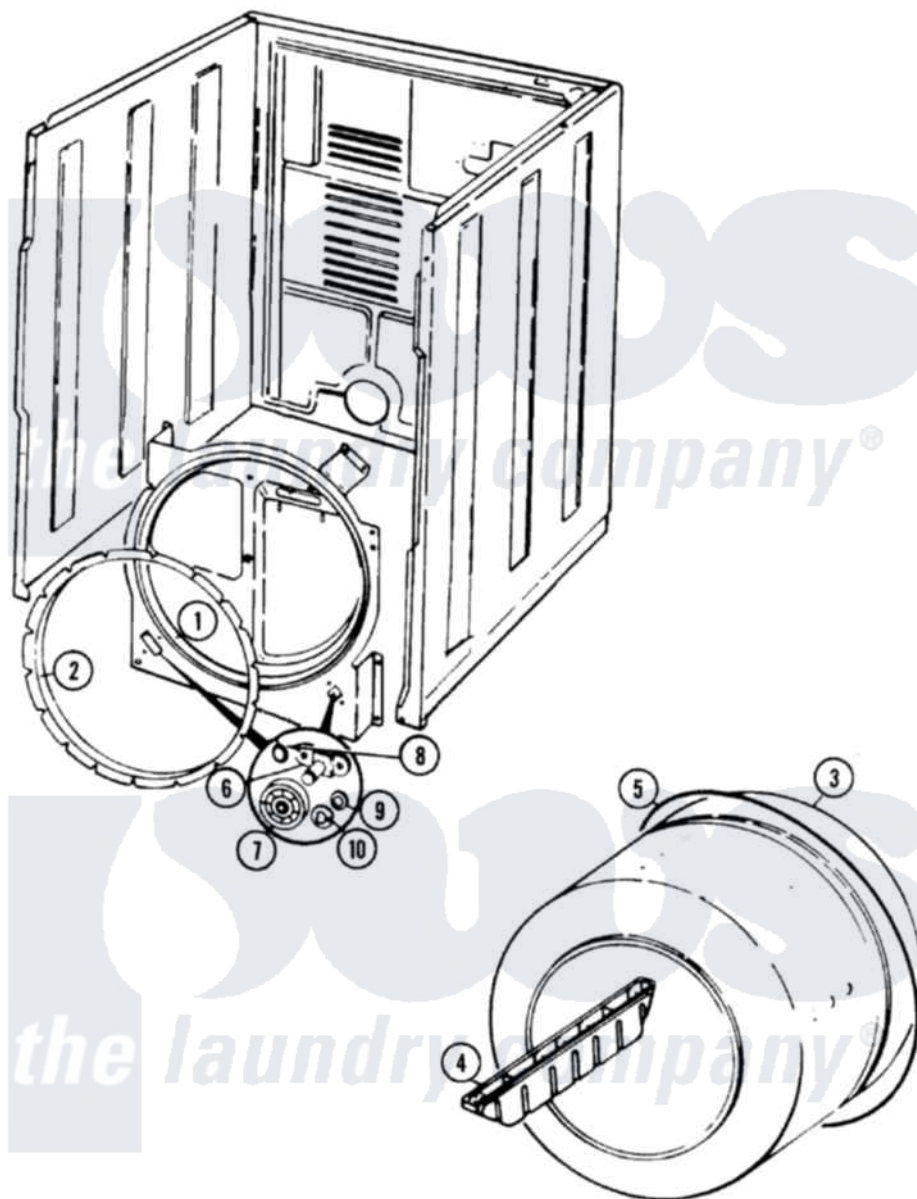

Admiral LDGA200AAE 06 - TUMBLER (AAE & AAM)

Admiral Residential Admiral LDGA200AAE Dryer Parts Parts Diagram 06 - TUMBLER (AAE & AAM)
 Click on the part number to view part

Item	Original Part Number	Replaced By	Status	Part Description
1	53-1703	LA-1054		Dryer Bulkhead Kit
"	25-7733	681414		Screw, 10AB X 1/2
2	53-0281	31001747		Seal Assembly
3	53-0178	53-1250		Cylinder
4	53-0117		Not Available	BAFFLE, GRAY
"	25-7759	3196164		Screw
5	31001026	341241		Belt
6	53-0197			Support Assembly-Cylinder Rear
"	25-7101	3351614		Screw, Gearcase Cover Mounting
7	53-1578	31001096		Roller
8	25-7813			Spacer
9	25-7814			Washer
10	25-7854			Ring, Retaining
11	LA-1006			Glide Kit, Tumbler
12	LA-1008			Rr Roller Kit