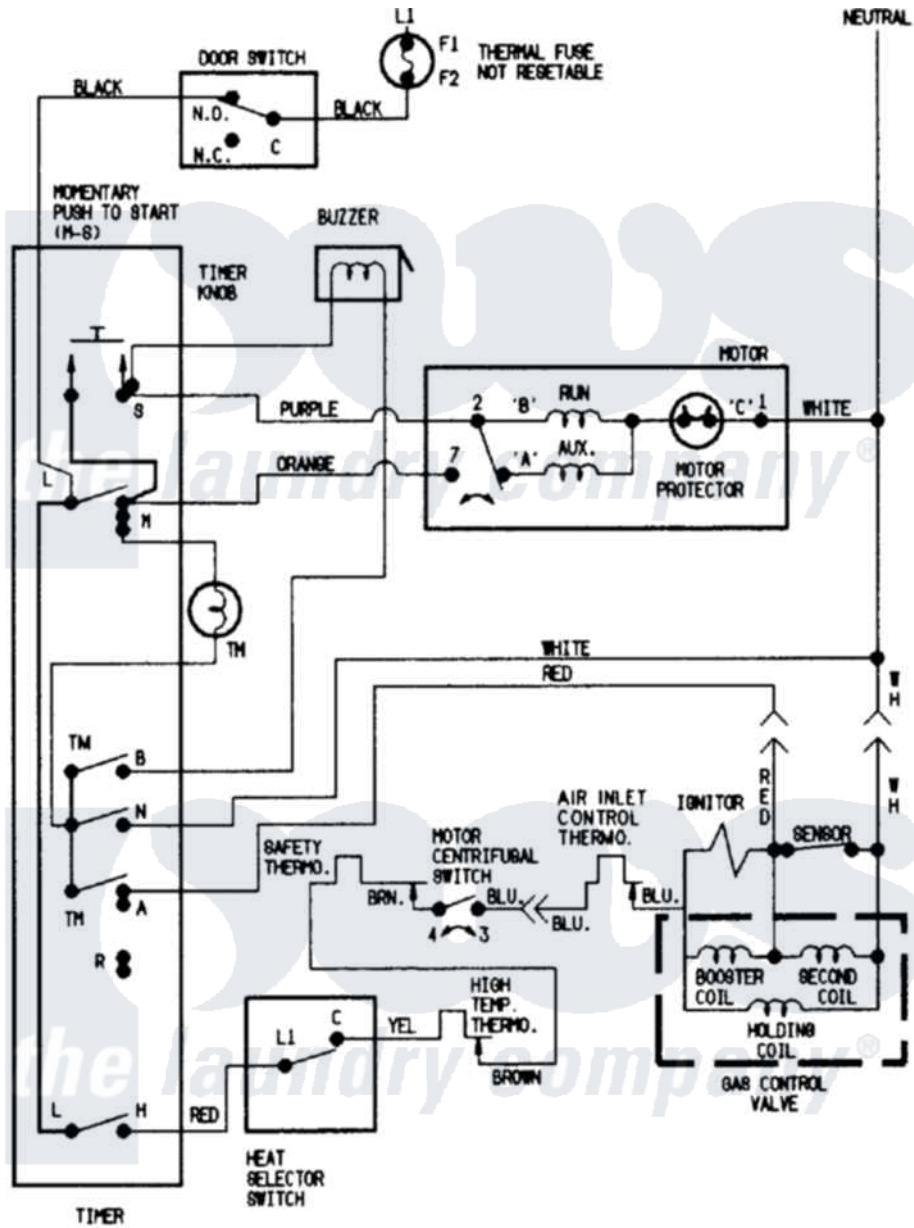

# Admiral LDGA200AAE 07 - WIRING INFORMATION (AAE & AAM)

Admiral Residential Admiral LDGA200AAE Dryer Parts Parts Diagram 07 - WIRING INFORMATION (AAE & AAM)  
 Click on the part number to view part

Item	Original Part Number	Replaced By	Status	Part Description
NI	15002017		Not Available	WIRING INFORMATION
"	15001254		Not Available	WIRING INFORMATION