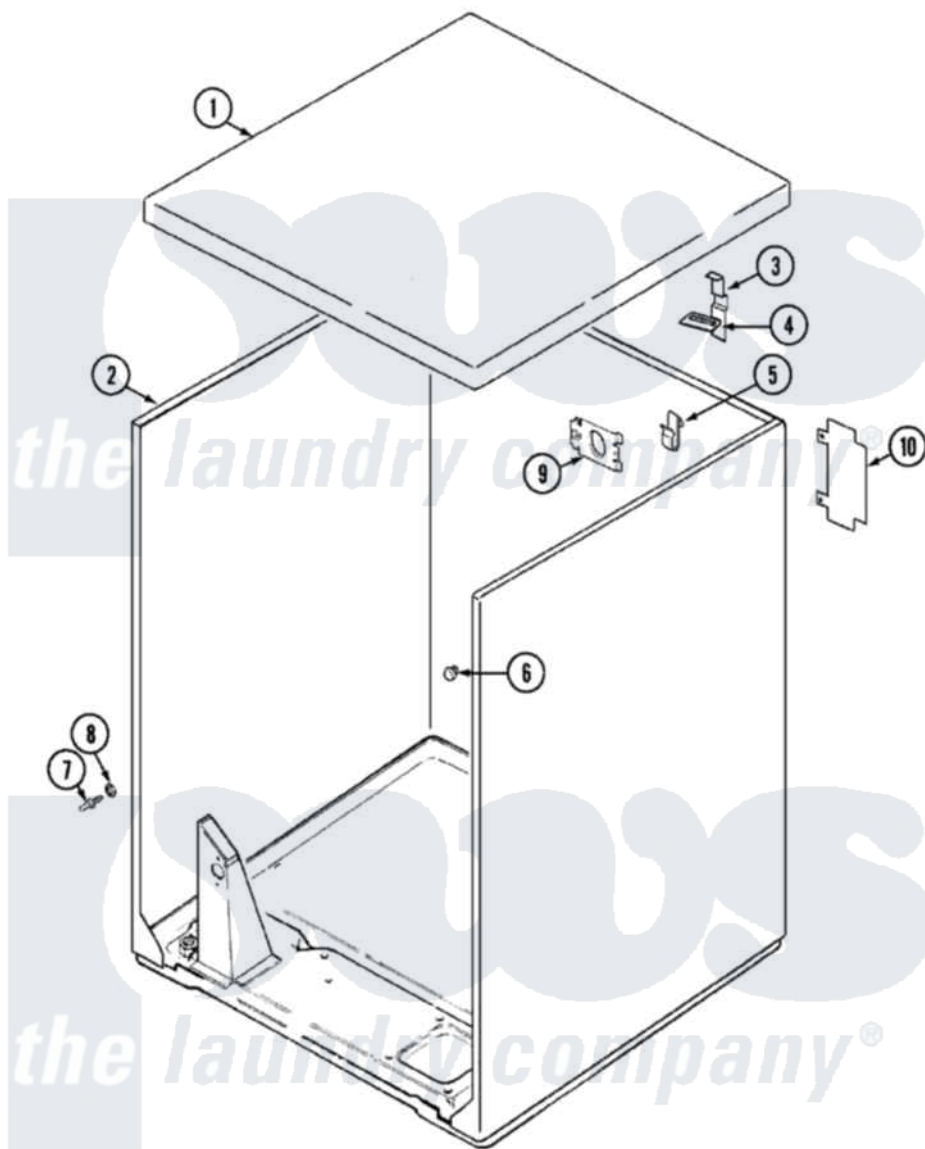

Admiral LDGA200AAM 01 - CABINET (AAE & AAM)

Admiral [Residential Admiral LDGA200AAM Dryer Parts](#) Parts Diagram 01 - CABINET (AAE & AAM)
 Click on the part number to view part

Item	Original Part Number	Replaced By	Status	Part Description
1	53-2435-24			Top, Cabinet
2	53-2147-24	31001715		Cabinet And Base Assembly
3	63-5712			Hinge, Cabinet Top
4	33-0930			Pad, Top Hinge
"	25-3092	90767		Screw, 8A X 3/8 HeX Washer Head Tapping
5	25-3034			Clip, Wiring
6	33-2653			Bumper, Cabinet
7	53-0643			Pin, Locator
8	53-0200			Sleeve, Locator Pin
"	25-0224	3400029		Nut, Adapter Plate
9	53-0135		Not Available	SUPPORT, POWER CORD
10	53-0284			Cover, Terminal
"	25-7857	90767		Screw, 8A X 3/8 HeX Washer Head Tapping