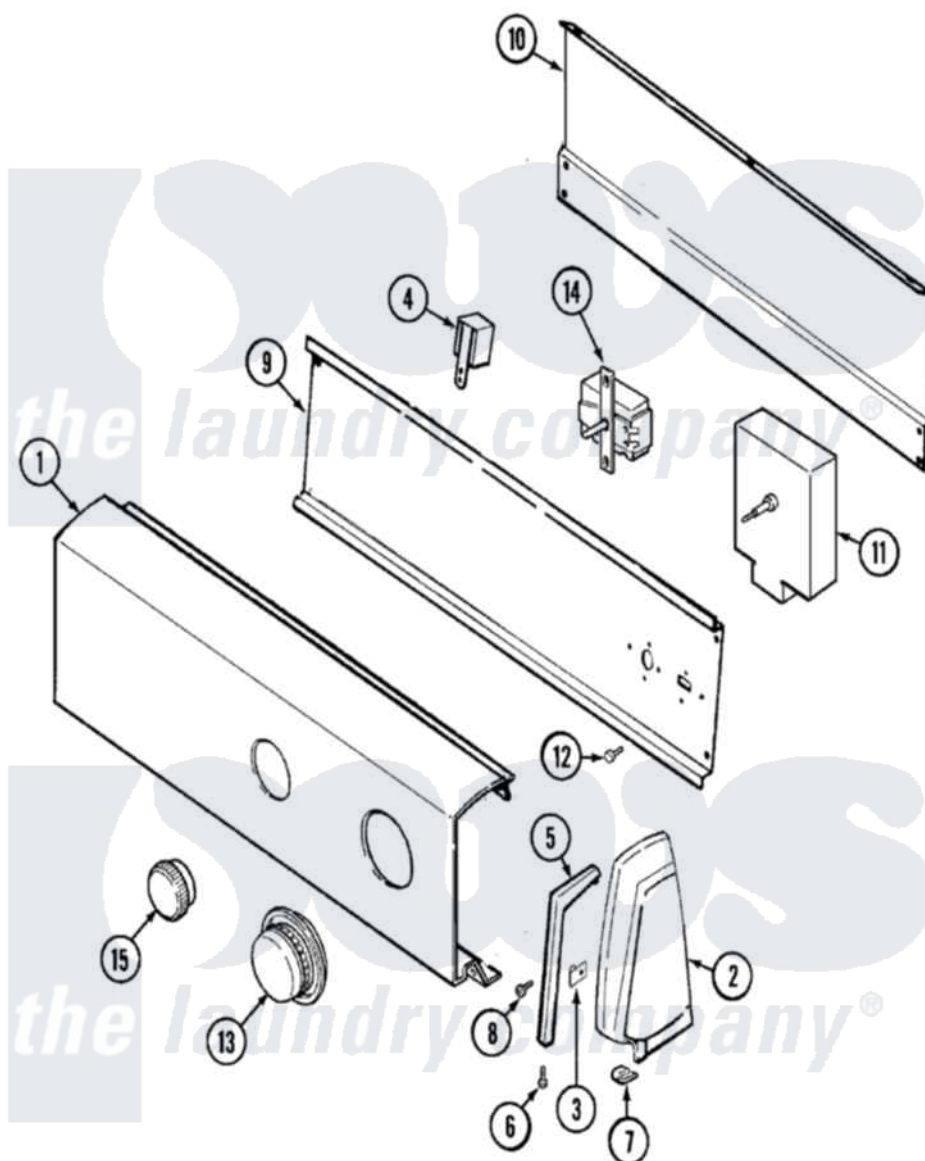

Admiral LDGA200AAM 02 - CONTROL PANEL (AAE & AAM)

Admiral [Residential Admiral LDGA200AAM Dryer Parts](#) Parts Diagram 02 - CONTROL PANEL (AAE & AAM)
 Click on the part number to view part

Item	Original Part Number	Replaced By	Status	Part Description
1	31001170		Not Available	PANEL, CONTROL
"	31001062		Not Available	PANEL, CONTROL
2	25-7851			Speedclip, End Cap To Top
"	21001069	12002263		Endcap Kit
"	21001070	21001456		Cap- End
"	25-7649	910187		Screw
"	25-7697	25-2219		Screw
"	25-7702			Speedclip, End Cap To Control Panel
3	25-7697	25-2219		Screw
"	25-7851			Speedclip, End Cap To Top
4	25-3092	90767		Screw, 8A X 3/8 HeX Washer Head Tapping
"	53-1639			Buzzer Assembly
5	31001057		Not Available	TRIM, ENDCAP (LT)(ALM)
"	31001056		Not Available	TRIM, ENDCAP (RT)(ALM)
6	25-7760			Screw

7	25-7702		Speedclip, End Cap To Control Panel
8	25-3092	90767	Screw, 8A X 3/8 HeX Washer Head Tapping
9	53-2504	31001193	Pad, Shield
"	31001128		Not Available
"	53-1676		SHIELD, CONTROL
10	35-2688	21001460	Shield, Control
11	53-1758		Shield, Rear
12	25-7435	33002917	Timer
13	31001053		Screw, No.10-16
14	25-3092	90767	Knob And Skirt Assembly
"	31001150		Screw, 8A X 3/8 HeX Washer Head Tapping
"	53-0456		Not Available
15	21001073	21001242	SWITCH, HEAT
16	31001008		Switch, Selector
"	31001093		Not Available
17	16002079		Knob, Selector
			Manual, Use And Care
			Not Available
			MANUAL, USE & CARE
			GUIDE, QUICK REF - ADMIRAL