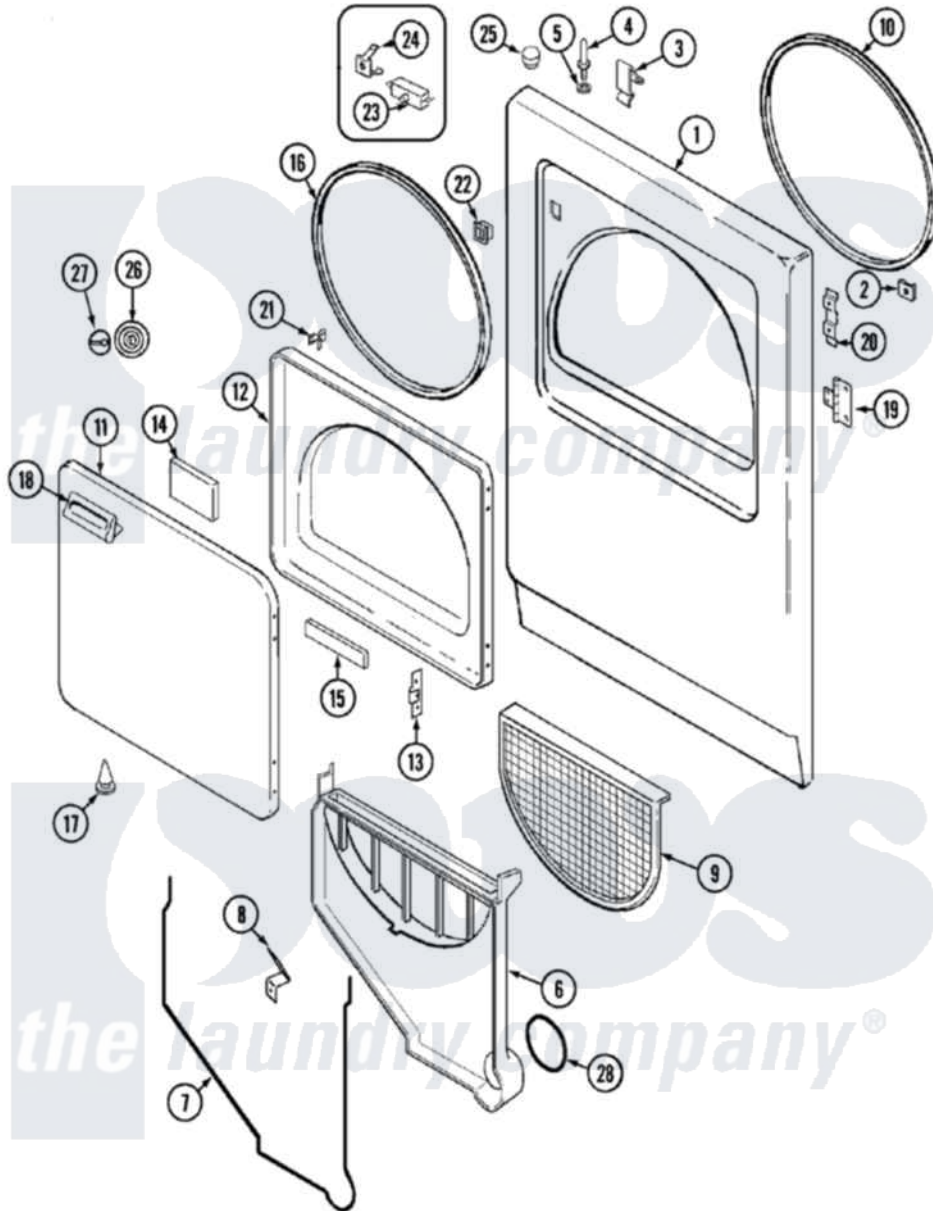

Admiral LDGA200AAM 03 - DOOR (AAE & AAM)

Admiral [Residential Admiral LDGA200AAM Dryer Parts](#) Parts Diagram 03 - DOOR (AAE & AAM)

[Click on the part number to view part](#)

Item	Original Part Number	Replaced By	Status	Part Description
1	53-0727-24		Not Available	PANEL, FRONT (ALM)GAS
2	25-7817		Not Available	CLIP, U-TYPE
"	25-7820	489478		Screw, 8 X 1/2
3	25-7220			Clip, Cabinet Top
4	53-0643			Pin, Locator
5	25-0224	3400029		Nut, Adapter Plate
"	53-0200			Sleeve, Locator Pin
6	25-7810	415013-35		Screw
"	53-1299	12001324		Duct Kit, Collector
7	53-0204			Seal
8	53-0123			Clip
9	53-0918			Filter, Lint
10	53-1756	31001747		Seal Assembly
11	53-0154-24			Panel, Outer Door
12	53-0912		Not Available	PANEL, INNER DOOR (WHT)
13	53-0119			Clip, Hinge

14	53-1490		Door Pad
15	53-1491		Door Pad
16	53-0648	31001529	Seal, Door
"	25-7770	3196169	Screw, Element
17	25-7889		Plug Button
18	31001115	31001482	Handle, Door
"	25-7810	415013-35	Screw
"	53-0928	53-0927	Handle, Door
19	53-1492		Hinge, Dryer Door
"	25-7809		Screw, No.6-20 1/2 Flthd Torx
20	53-0121	Not Available	TWIN NUT
21	LA-1003		Door Catch Kit
"	53-2364	LA-1003	Door Catch Kit
22	25-7828	489483	Screw 10-32 X 1/2
"	53-0187	LA-1003	Door Catch Kit
23	LA-1005		Switch Kit
"	53-0148		Switch, Door
24	63-5990	31001319	Clip, Switch
25	33-2653		Bumper, Cabinet
26	53-0161	Not Available	PLUG, GAS ACCESS (ALM)
27	53-0162	Not Available	BUTTON, GAS ACCESS (ALM)
28	53-0203	12001324	Duct Kit, Collector