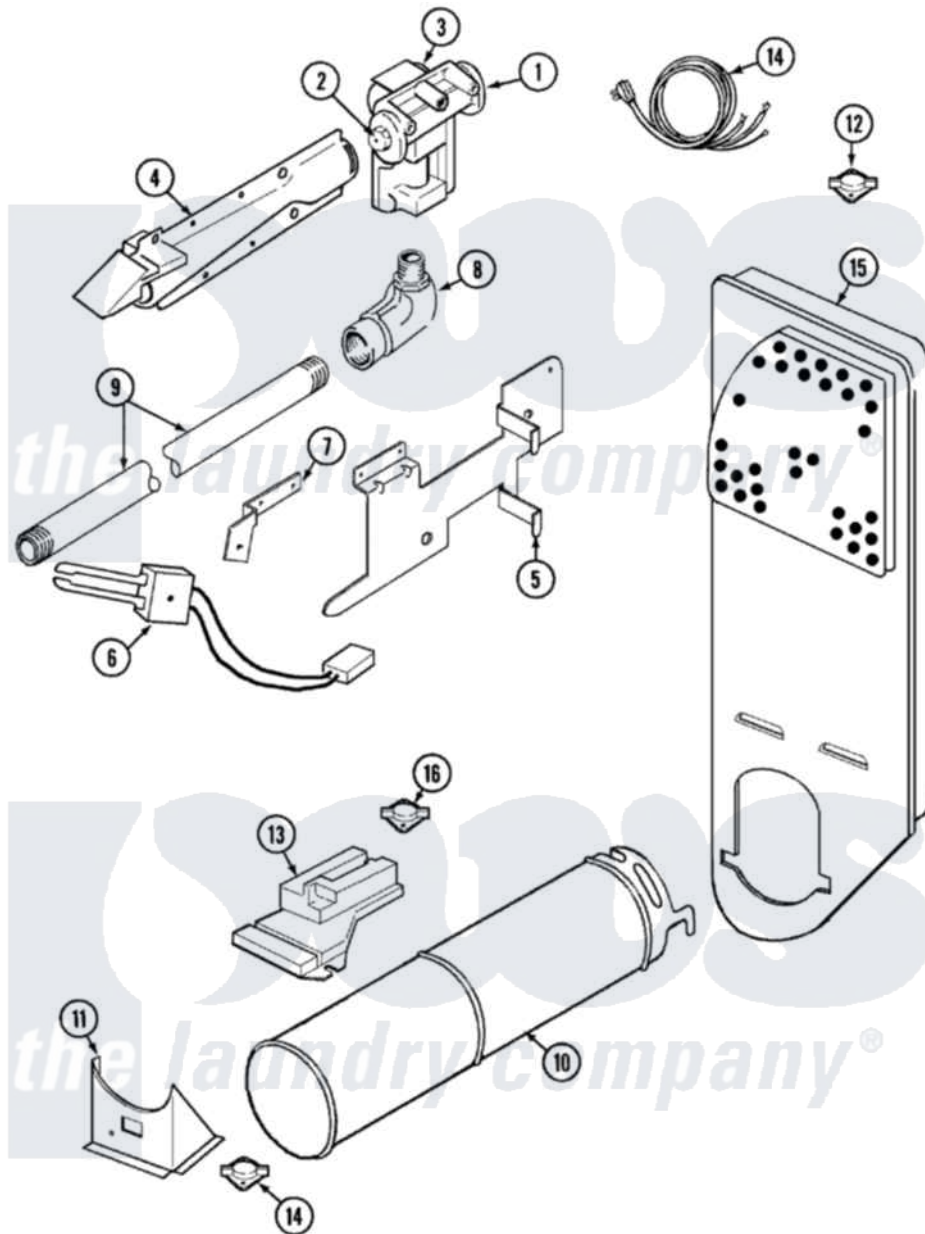

Admiral LDGA200AAM 04 - GAS CARRYING (AAE & AAM)

Admiral Residential Admiral LDGA200AAM Dryer Parts Parts Diagram 04 - GAS CARRYING (AAE & AAM)
 Click on the part number to view part

Item	Original Part Number	Replaced By	Status	Part Description
1	60-6846			Union Nut
"	31001368		Not Available	TAIL PIECE
"	31001485			Valve, Gas
2	63-3570			Burner Orifice
3	63-6615	279834		Coil-Valve
"	63-6614	279834		Coil-Valve
4	63-6682	31001784		Burner
5	53-0140			Mtg Bracket
"	25-7741	W10116760		Screw
6	53-0689	31001556		Igniter
7	25-2134	W10116760		Screw
"	25-3034			Clip, Wiring
"	25-7744	8281196		Screw
"	53-0686		Not Available	BRACKET
8	53-0101	31001042		Valve, Gas Shut Off
9	25-7741	W10116760		Screw

"	53-2362	31001777	Main Gas L
10	25-3032		Not Available WIRING CLIP
"	53-1884		Housing, Heater
11	25-3092	90767	Screw, 8A X 3/8 HeX Washer Head Tapping
"	25-7741	W10116760	Screw
"	53-2363		Support, Heater Housing
12	53-0143	LA-1053	Fuse Kit, Thermal
"	25-0168		Screw
13	25-2134	W10116760	Screw
"	63-5013	338906	Radiant, Sensor
14	63-6259	31001547	Cord, Power
15	25-7819	M0217225	Screw
"	25-7741	W10116760	Screw
"	53-1706		Inlet Air Duct Assembly
16	53-1096	LA-1053	Fuse Kit, Thermal
"	LA-1053		Fuse Kit, Thermal
"	25-3032		Not Available WIRING CLIP
"	53-1182		Fuse, Thermal
"	25-0168		Screw
17	12001031		Conversion Kit
"	63-6766		Conversion Kit