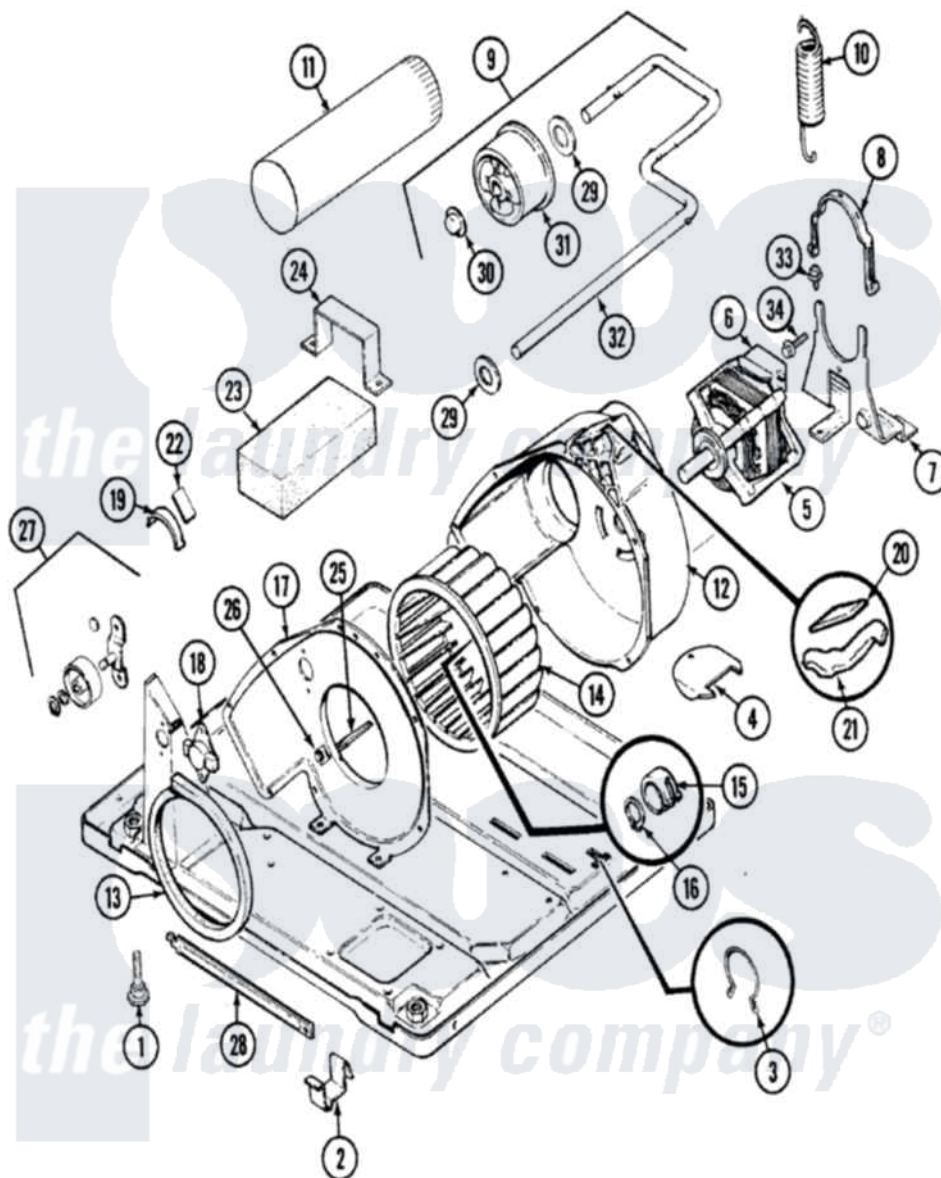

Admiral LDGA200AAM 05 - MOTOR & DRIVE (AAE & AAM)

Admiral [Residential Admiral LDGA200AAM Dryer Parts](#) Parts Diagram 05 - MOTOR & DRIVE (AAE & AAM)
 Click on the part number to view part

Item	Original Part Number	Replaced By	Status	Part Description
1	63-5834		Not Available	LEG, LEVELING
2	53-0120			Clip, Front Panel
3	25-7027	16515		Clip
4	25-7741	W10116760		Screw
"	53-1921			Shield, Wiring
5	31001015	W10410996		Motor-Drive
6	53-0693	53-0332		Motor Switch
7	53-1932	31001570		Bracket, Motor
"	25-7811		Not Available	SCREW
8	53-0214	660658		Clamp, Motor Mounting 343481 685441
9	53-2287			Idler Assembly
10	53-2209	31001465		Spring, Idler
11	53-0134			Duct, Exhaust
"	25-2134	W10116760		Screw
12	53-1801			Housing, Blower
13	53-0203	12001324		Duct Kit, Collector

14	31001043		Wheel, Blower
15	25-7823	312967	Clamp, Blower Housing
16	25-7855		Ring, Retaining
17	25-7435	33002917	Screw, No.10-16
"	53-1934		Cover, Blower Housing
18	53-1107		Thermostat, Control
"	25-2134	W10116760	Screw
19	53-2273	31001470	Glide, Tumbler
"	LA-1006		Glide Kit, Tumbler
20	53-0724	31001356	Pad, Glide
21	53-2272	31001469	Glide, Tumbler
22	LA-1008		Rr Roller Kit
"	53-1684	31001356	Pad, Glide
23	53-0645		Not Available COUNTERWEIGHT
24	25-7732	681414	Screw, 10AB X 1/2
"	53-0644		Not Available BRACKET
25	53-1026		Guide, Vane Inlet
26	25-3457		Screw, Sems
27	LA-1007	12002126	Reinforcement Brace/Glide Kit
28	53-1625		Brace, Tumbler Support
29	25-7815		Washer
30	25-7957		Pushnut
31	53-1628	31001344	Pulley, Idler
32	53-2250	53-2287	Idler Assembly
33	25-7699		Not Available STRAIN RELIEF
34	25-7674		Screw