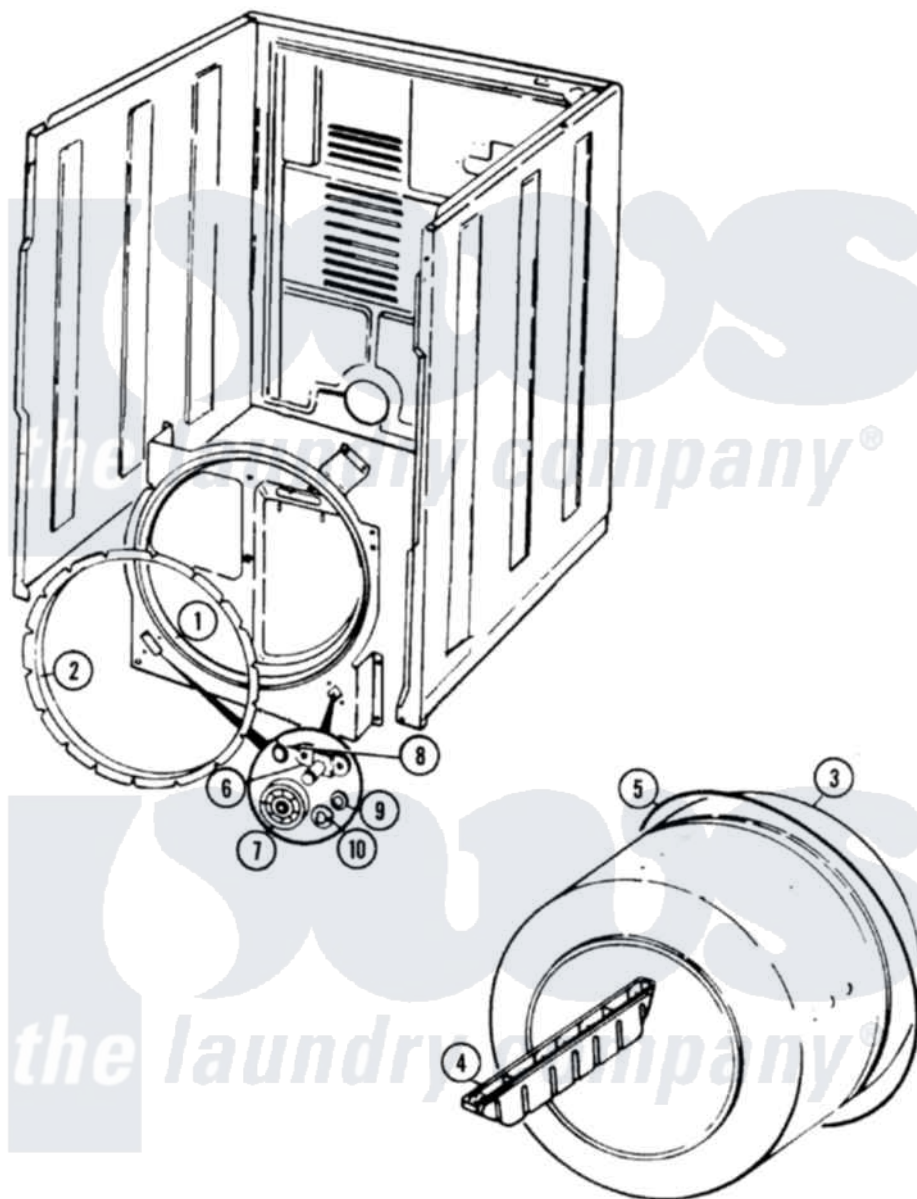

Admiral LDGA200AAM 06 - TUMBLER (AAE & AAM)

Admiral [Residential Admiral LDGA200AAM Dryer Parts](#) Parts Diagram 06 - TUMBLER (AAE & AAM)
 Click on the part number to view part

Item	Original Part Number	Replaced By	Status	Part Description
1	53-1703	LA-1054		Dryer Bulkhead Kit
"	25-7733	681414		Screw, 10AB X 1/2
2	53-0281	31001747		Seal Assembly
3	53-0178	53-1250		Cylinder
4	53-0117		Not Available	BAFFLE, GRAY
"	25-7759	3196164		Screw
5	31001026	341241		Belt
6	53-0197			Support Assembly-Cylinder Rear
"	25-7101	3351614		Screw, Gearcase Cover Mounting
7	53-1578	31001096		Roller
8	25-7813			Spacer
9	25-7814			Washer
10	25-7854			Ring, Retaining
11	LA-1006			Glide Kit, Tumbler
12	LA-1008			Rr Roller Kit