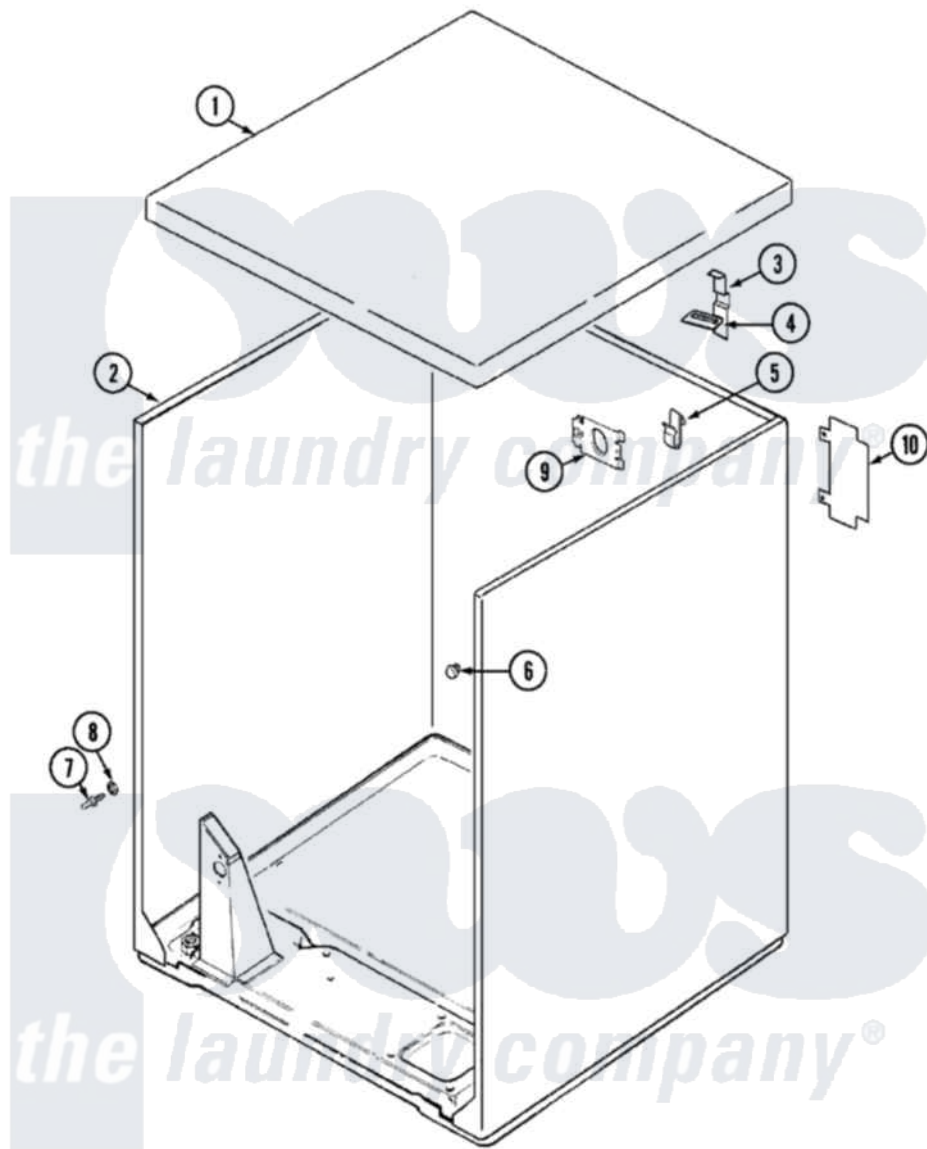

# Admiral LDGA200AAW 01 - CABINET

Admiral [Residential Admiral LDGA200AAW Dryer Parts](#) Parts Diagram 01 - CABINET  
 Click on the part number to view part

Item	Original Part Number	Replaced By	Status	Part Description
1	53-2435		Not Available	TOP, CABINET
2	53-2147	<a href="#">31001714</a>		Cabinet And Base Assembly
3	<a href="#">63-5712</a>			Hinge, Cabinet Top
4	<a href="#">33-0930</a>			Pad, Top Hinge
"	25-3092	<a href="#">90767</a>		Screw, 8A X 3/8 HeX Washer Head Tapping
5	<a href="#">25-3034</a>			Clip, Wiring
6	<a href="#">33-2653</a>			Bumper, Cabinet
7	<a href="#">53-0643</a>			Pin, Locator
8	<a href="#">53-0200</a>			Sleeve, Locator Pin
"	25-0224	<a href="#">3400029</a>		Nut, Adapter Plate
9	53-0135		Not Available	SUPPORT, POWER CORD
10	<a href="#">53-0284</a>			Cover, Terminal
"	25-7857	<a href="#">90767</a>		Screw, 8A X 3/8 HeX Washer Head Tapping
"	<a href="#">25-3457</a>			Screw, Sems