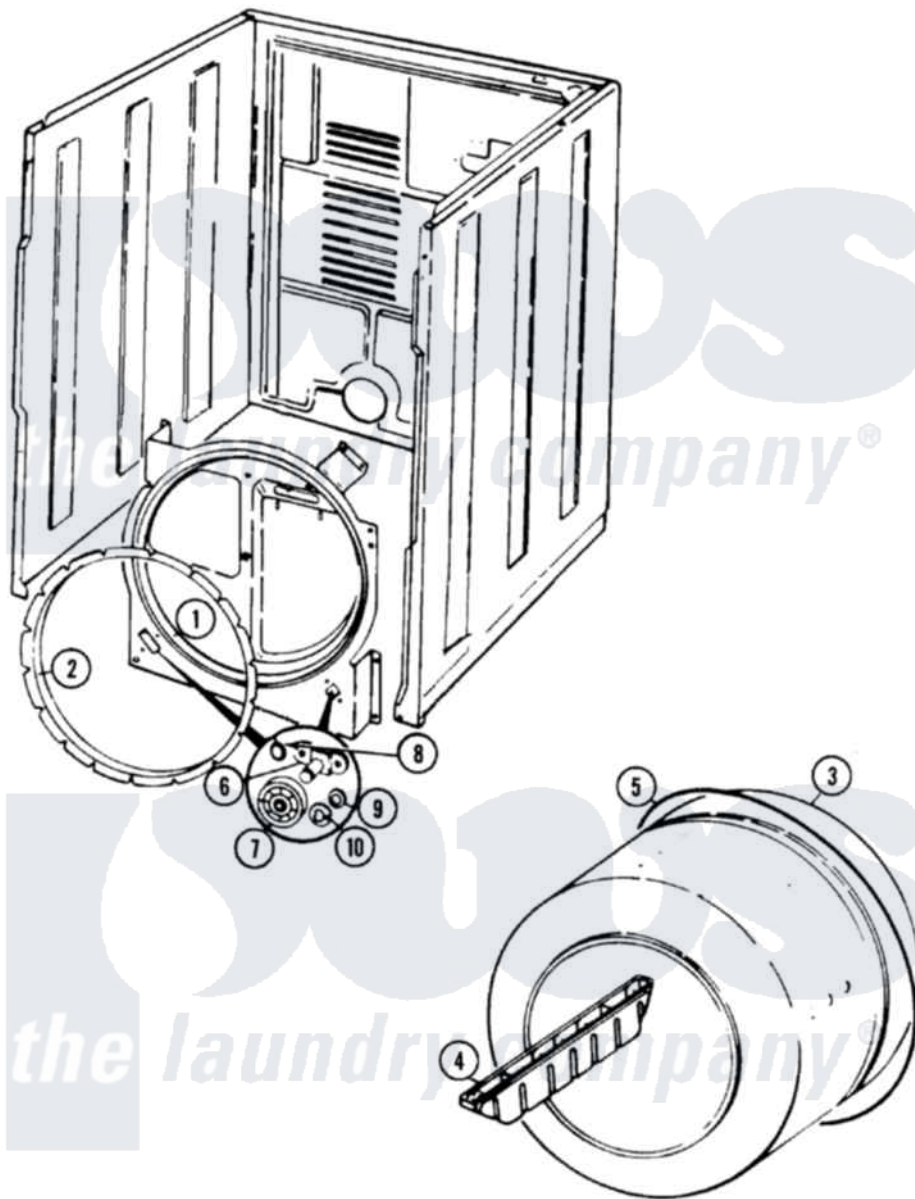

Admiral LDGA200AAW 06 - TUMBLER

Admiral Residential Admiral LDGA200AAW Dryer Parts Parts Diagram 06 - TUMBLER
 Click on the part number to view part

Item	Original Part Number	Replaced By	Status	Part Description
1	53-1703	LA-1054		Dryer Bulkhead Kit
"	25-7733	681414		Screw, 10AB X 1/2
2	53-0281	31001747		Seal Assembly
3	53-0178	53-1250		Cylinder
4	53-0117		Not Available	BAFFLE, GRAY
"	25-7759	3196164		Screw
5	LA-1006			Glide Kit, Tumbler
"	53-1589	341241		Belt
6	53-0197			Support Assembly-Cylinder Rear
"	25-7101	3351614		Screw, Gearcase Cover Mounting
7	53-1578	31001096		Roller
8	25-7813			Spacer
9	25-7814			Washer
10	LA-1008			Rr Roller Kit
"	25-7854			Ring, Retaining