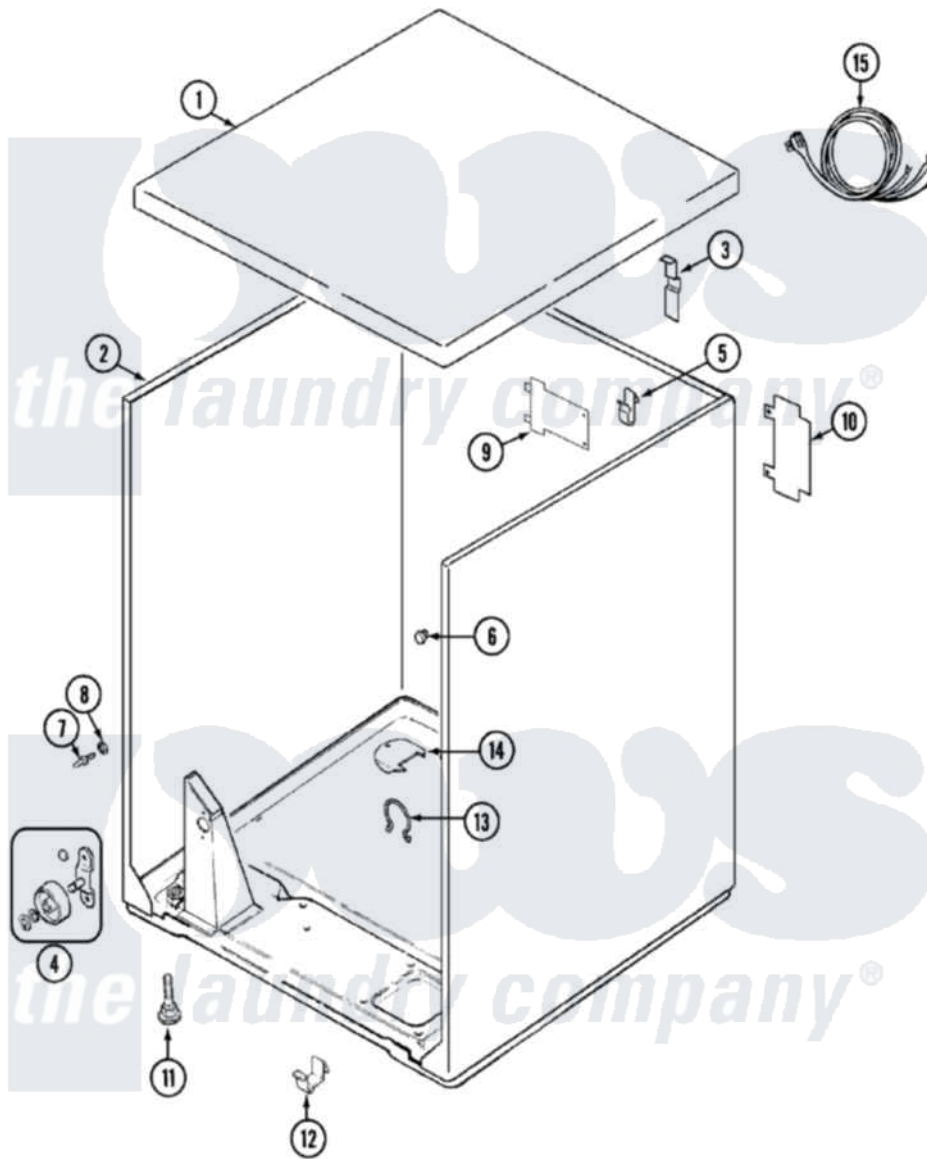

Admiral LDGA300AGE 01 - CABINET

Admiral [Residential Admiral LDGA300AGE Dryer Parts](#) Parts Diagram 01 - CABINET
 Click on the part number to view part

Item	Original Part Number	Replaced By	Status	Part Description
1	53-2435		Not Available	TOP, CABINET
2	53-2147	31001714		Cabinet And Base Assembly
3	63-5712			Hinge, Cabinet Top
"	25-3092	90767		Screw, 8A X 3/8 HeX Washer Head Tapping
4	LA-1007	12002126		Reinforcement Brace/Glide Kit
"	LA-1008			Rr Roller Kit
5	25-3034			Clip, Wiring
6	33-2653			Bumper, Cabinet
7	53-0643			Pin, Locator
8	25-0224	3400029		Nut, Adapter Plate
"	53-0200			Sleeve, Locator Pin
9	53-0136			Cover, Supply Cord
"	25-7857	90767		Screw, 8A X 3/8 HeX Washer Head Tapping
10	25-7857	90767		Screw, 8A X 3/8 HeX Washer Head Tapping

"	53-0284		Cover, Terminal
11	63-5834	Not Available	LEG, LEVELING
12	53-0120		Clip, Front Panel
13	25-7027	16515	Clip
14	25-7733	681414	Screw, 10AB X 1/2
"	53-1921		Shield, Wiring
15	35-1007		Strain Relief
"	35-1011	Not Available	SERVICE CORD