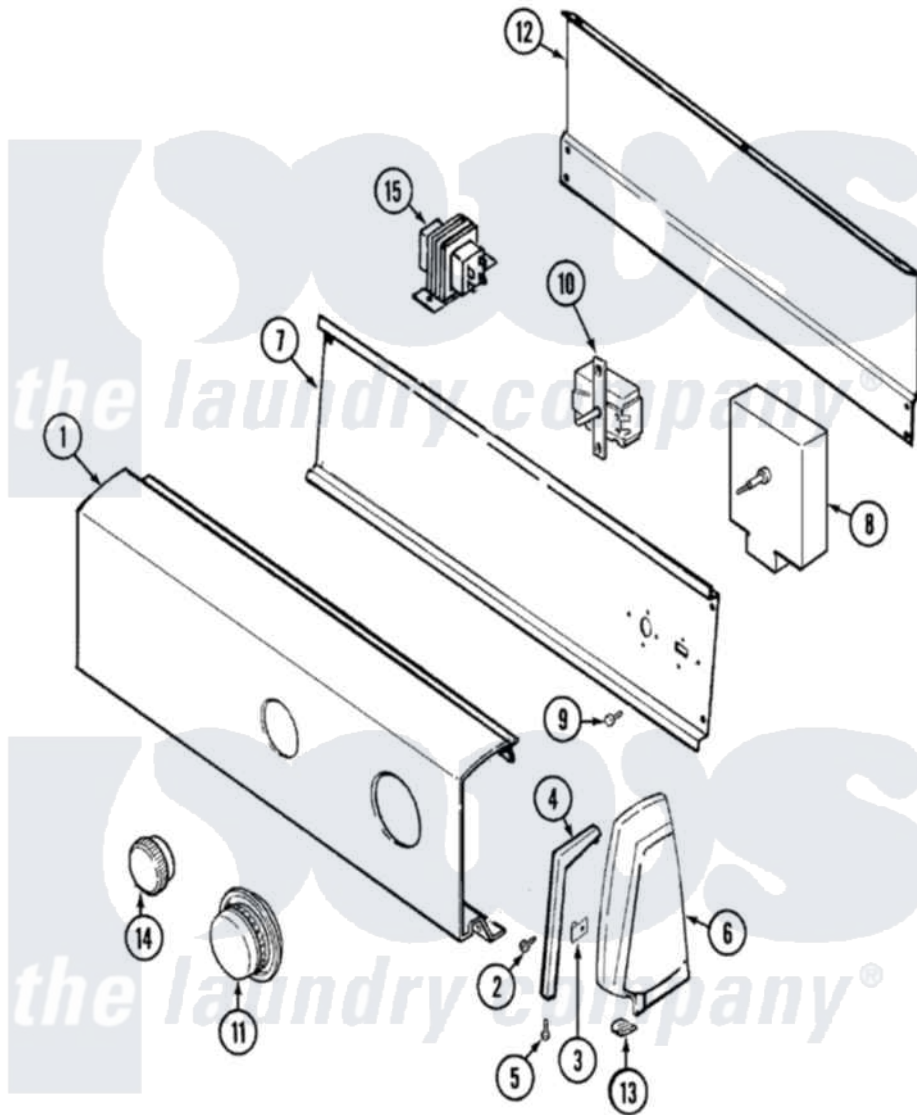

Admiral LDGA300AGE 02 - CONTROL PANEL

Admiral [Residential Admiral LDGA300AGE Dryer Parts](#) Parts Diagram 02 - CONTROL PANEL
 Click on the part number to view part

Item	Original Part Number	Replaced By	Status	Part Description
1	53-2563		Not Available	PANEL, CONTROL
2	25-7649	910187		Screw
3	25-7702			Speedclip, End Cap To Control Panel
4	31001055		Not Available	TRIM, ENDCAP (LT WHT)
"	31001054		Not Available	TRIM, ENDCAP (RT WHT)
5	25-7760			Screw
6	35-2669		Not Available	CAP, END (LT)(WHT)
"	35-2668	21001453		Cap-End
"	25-3092	90767		Screw, 8A X 3/8 HeX Washer Head Tapping
7	53-2504	31001193		Pad, Shield
"	31001193			Pad, Shield
"	31001128		Not Available	SHIELD, CONTROL
8	53-1814			Timer
9	31001119	W10116760		Screw
10	31001129			Switch, Temperature

"	31001236		Switch, Temperature
11	31001195	53-2525	Knob And Skirt Assembly
12	35-2688	21001460	Shield, Rear
"	25-3457		Screw, Sems
"	25-3092	90767	Screw, 8A X 3/8 HeX Washer Head Tapping
13	25-7851		Speedclip, End Cap To Top
14	21001239		Knob, Selector
15	53-2540		Transformer And Terminal Assembly
16	31001030	Not Available	MANUAL, USE & CARE
"	31001008		Manual, Use And Care
17	16002079	Not Available	GUIDE, QUICK REF - ADMIRAL