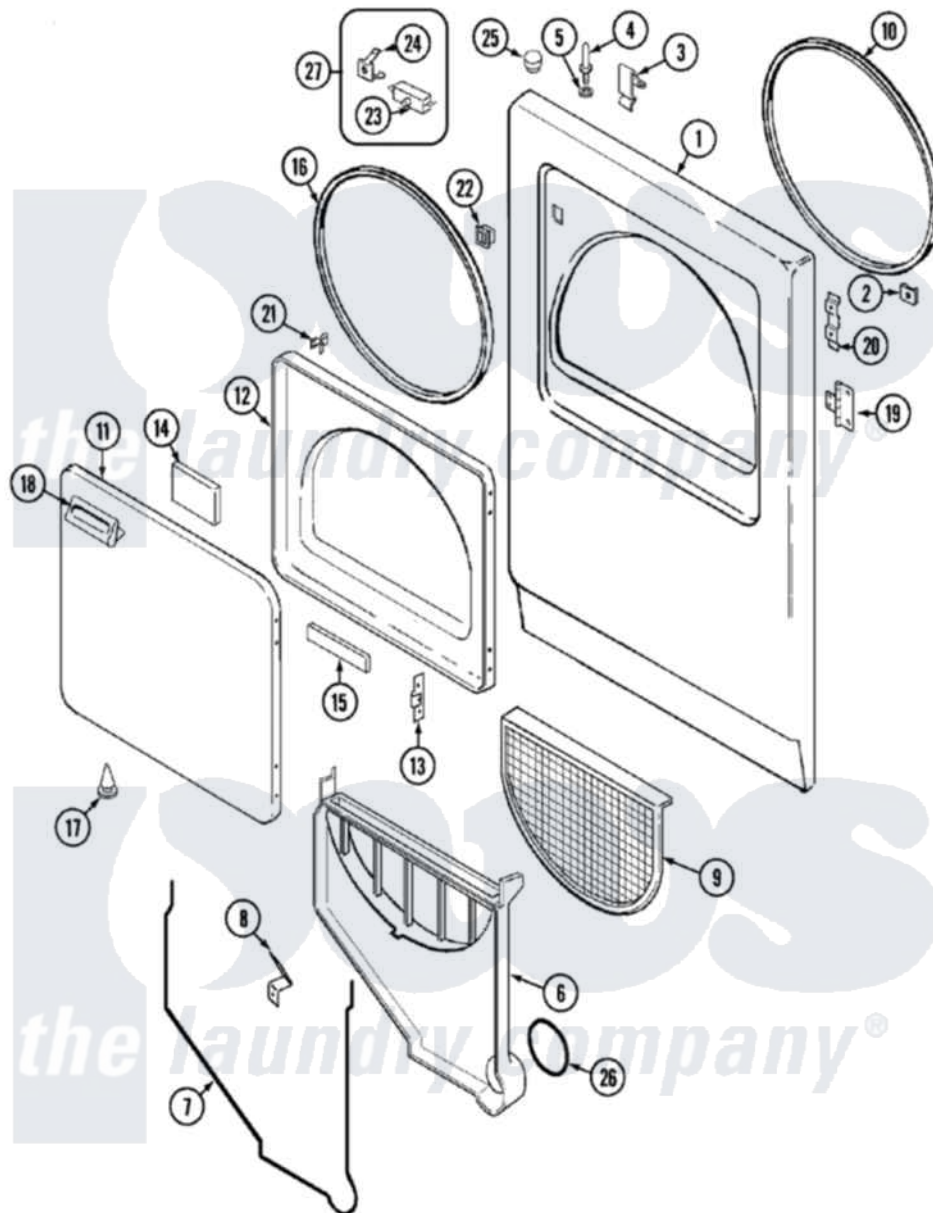

Admiral LDGA300AGE 03 - DOOR

Admiral Residential Admiral LDGA300AGE Dryer Parts Parts Diagram 03 - DOOR
 Click on the part number to view part

Item	Original Part Number	Replaced By	Status	Part Description
1	53-0727	12001190		Panel Kit
2	25-7820	489478		Screw, 8 X 1/2
"	25-7817		Not Available	CLIP, U-TYPE
3	25-7220			Clip, Cabinet Top
4	53-0643			Pin, Locator
5	25-0224	3400029		Nut, Adapter Plate
"	53-0200			Sleeve, Locator Pin
6	25-7810	415013-35		Screw
"	53-1299	12001324		Duct Kit, Collector
7	53-0204			Seal
8	53-0123			Clip
9	53-0918			Filter, Lint
10	53-1756	31001747		Seal Assembly
11	25-7770	3196169		Screw, Element
"	53-0154			Panel, Outer Door
12	53-0912		Not Available	PANEL, INNER DOOR (WHT)

13	53-0119		Clip, Hinge
14	53-1490		Door Pad
15	53-1491		Door Pad
16	53-0648	31001529	Seal, Door
17	25-7889		Plug Button
18	25-7810	415013-35	Screw
"	53-0927		Handle, Door
19	25-7809		Screw, No.6-20 1/2 Flthd Torx
"	53-1492		Hinge, Dryer Door
20	53-0121	Not Available	TWIN NUT
21	53-2364	LA-1003	Door Catch Kit
"	LA-1003		Door Catch Kit
22	53-0187	LA-1003	Door Catch Kit
23	53-0147	53-0148	Switch, Door
24	63-5990	31001319	Clip, Switch
25	33-2653		Bumper, Cabinet
26	53-0203	12001324	Duct Kit, Collector
27	LA-1005		Switch Kit
28	53-0155	Not Available	PLUG, GAS ACCESS (WHT)
29	53-0156		Button, Gas Access