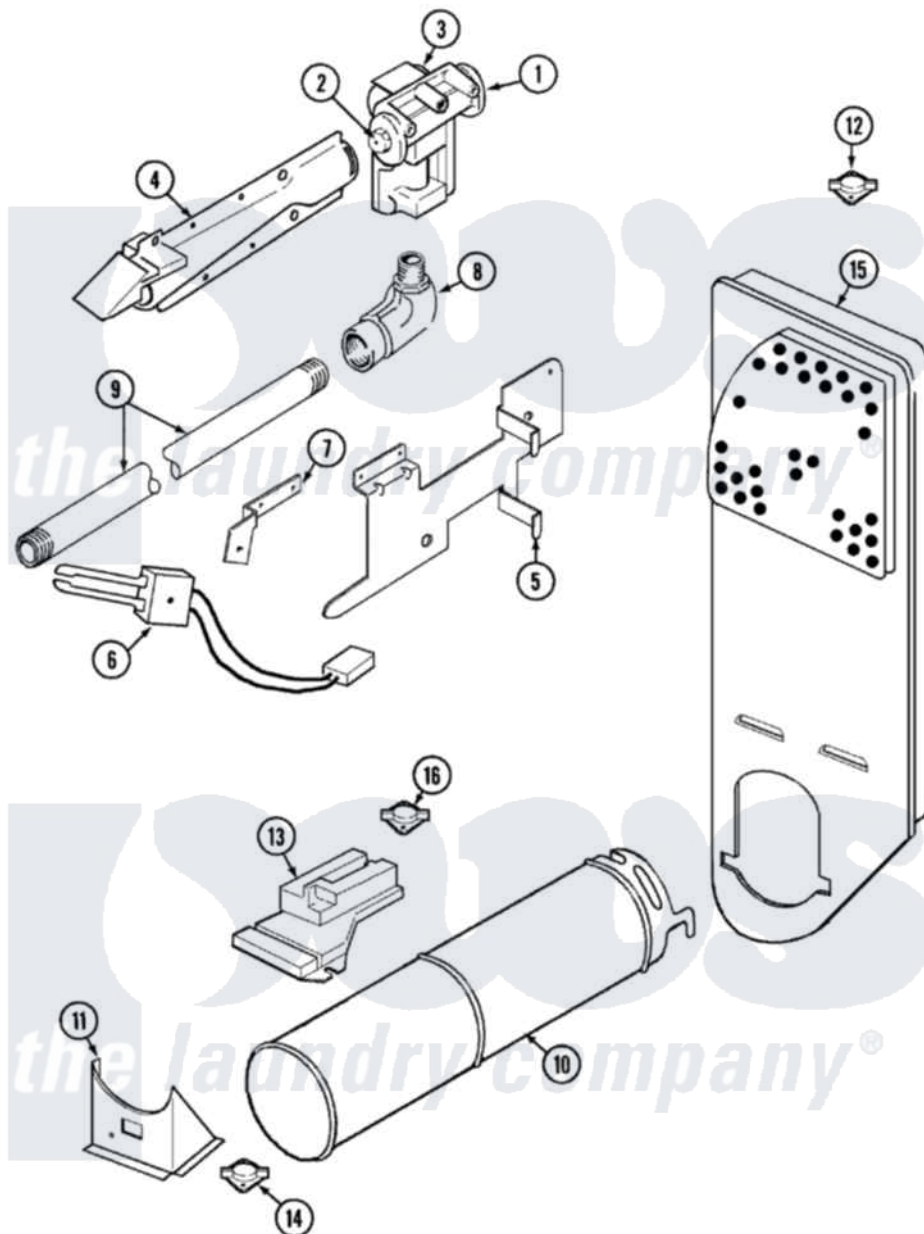

Admiral LDGA300AGE 04 - GAS CARRYING

Admiral [Residential Admiral LDGA300AGE Dryer Parts](#) Parts Diagram 04 - GAS CARRYING
 Click on the part number to view part

Item	Original Part Number	Replaced By	Status	Part Description
1	63-2098		Not Available	TAIL PIECE
"	53-1686			Gas Valve Control
"	60-6846			Union Nut
2	63-3570			Burner Orifice
3	33002707	Y307931		Coil, Holding And Booster
"	33002708	307930		Coil, Secondary
4	63-6682	31001784		Burner
5	25-3034			Clip, Wiring
"	53-0140			Mtg Bracket
"	25-7741	W10116760		Screw
6	25-7744	8281196		Screw
"	53-0689	31001556		Igniter
7	25-2134	W10116760		Screw
"	53-0686		Not Available	BRACKET
8	31001042			Valve, Gas Shut Off
9	53-2362	31001777		Main Gas L

10	25-7741	W10116760	Screw
"	53-1884		Housing, Heater
11	25-3092	90767	Screw, 8A X 3/8 HeX Washer Head Tapping
"	53-2363		Support, Heater Housing
12	25-0168		Screw
"	53-1096	LA-1053	Fuse Kit, Thermal
13	63-5013	338906	Radiant, Sensor
"	25-2134	W10116760	Screw
14	LA-1053		Fuse Kit, Thermal
"	25-0168		Screw
15	25-7741	W10116760	Screw
"	53-1706		Inlet Air Duct Assembly
16	53-1096	LA-1053	Fuse Kit, Thermal
17	31001134	Not Available	CONVERSION KIT (NAT TO BUTANE)
"	63-6766		Conversion Kit