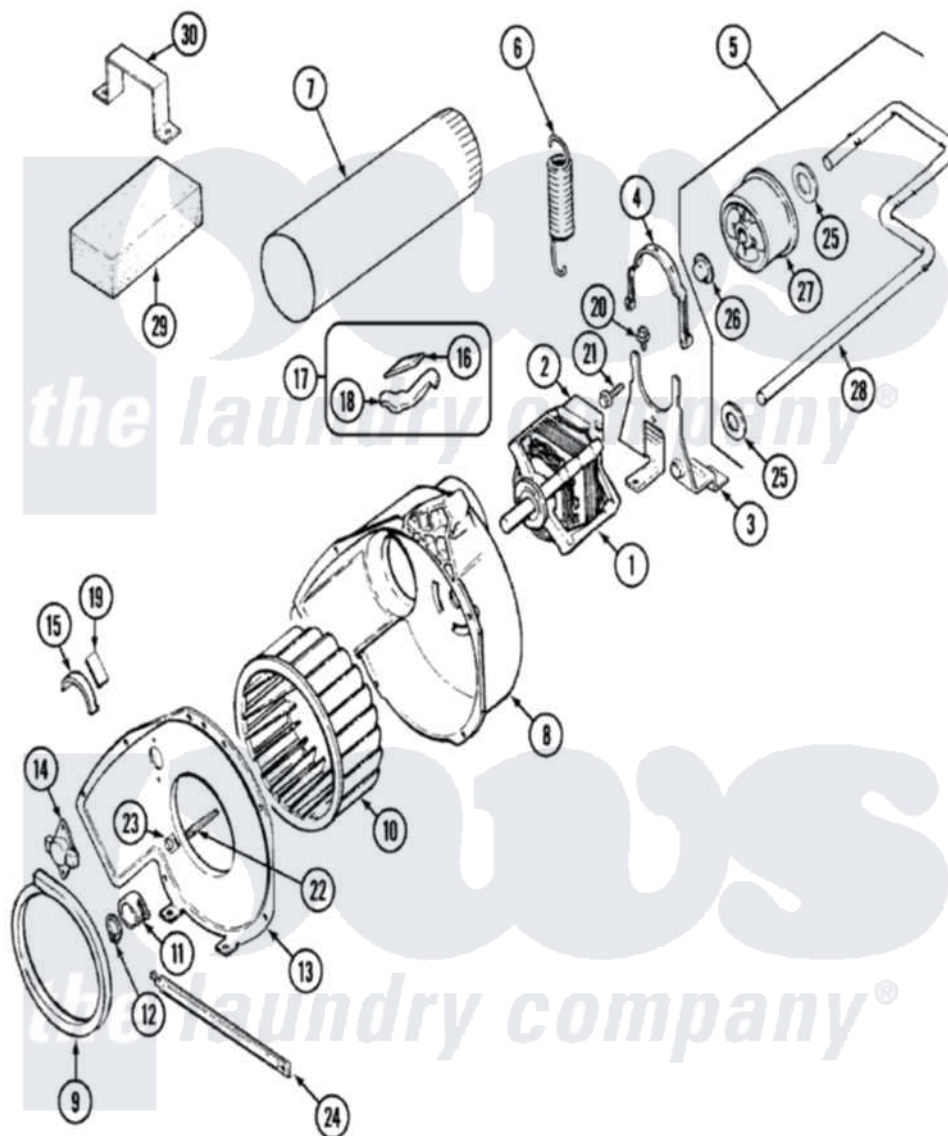

Admiral LDGA300AGE 05 - MOTOR & DRIVE

Admiral Residential Admiral LDGA300AGE Dryer Parts Parts Diagram 05 - MOTOR & DRIVE
 Click on the part number to view part

Item	Original Part Number	Replaced By	Status	Part Description
1	31001017			Motor
2	53-0693	53-0332		Motor Switch
3	25-7732	681414		Screw, 10AB X 1/2
"	53-1932	31001570		Bracket, Motor
4	53-0214	660658		Clamp, Motor Mounting 343481 685441
5	53-2287			Idler Assembly
6	53-2209	31001465		Spring, Idler
7	53-0134			Duct, Exhaust
"	25-2134	W10116760		Screw
8	53-1801			Housing, Blower
9	53-0203	12001324		Duct Kit, Collector
10	31001043			Wheel, Blower
11	25-7823	312967		Clamp, Blower Housing
12	25-7855			Ring, Retaining
13	25-7435	33002917		Screw, No.10-16
"	53-1934			Cover, Blower Housing

"	53-1934		Cover, Blower Housing
14	25-2134	W10116760	Screw
"	31001088		Thermostat, Control
"	53-0170	Not Available	THERMOSTAT, LO-LIMIT (120/110)
"	53-1107		Thermostat, Control
15	53-2273	31001470	Glide, Tumbler
16	53-0724	31001356	Pad, Glide
17	LA-1006		Glide Kit, Tumbler
18	53-2272	31001469	Glide, Tumbler
19	53-1684	31001356	Pad, Glide
20	25-7963	31001571	Screw, 10-24 x 0700 Hxwshrd Ty
21	25-7674		Screw
22	53-1026		Guide, Vane Inlet
23	25-3457		Screw, Sems
24	53-1625		Brace, Tumbler Support
25	25-7815		Washer
26	25-7957		Pushnut
27	53-1628	31001344	Pulley, Idler
28	53-2250	53-2287	Idler Assembly
29	53-0645	Not Available	COUNTERWEIGHT
30	53-0644	Not Available	BRACKET
"	25-7732	681414	Screw, 10AB X 1/2