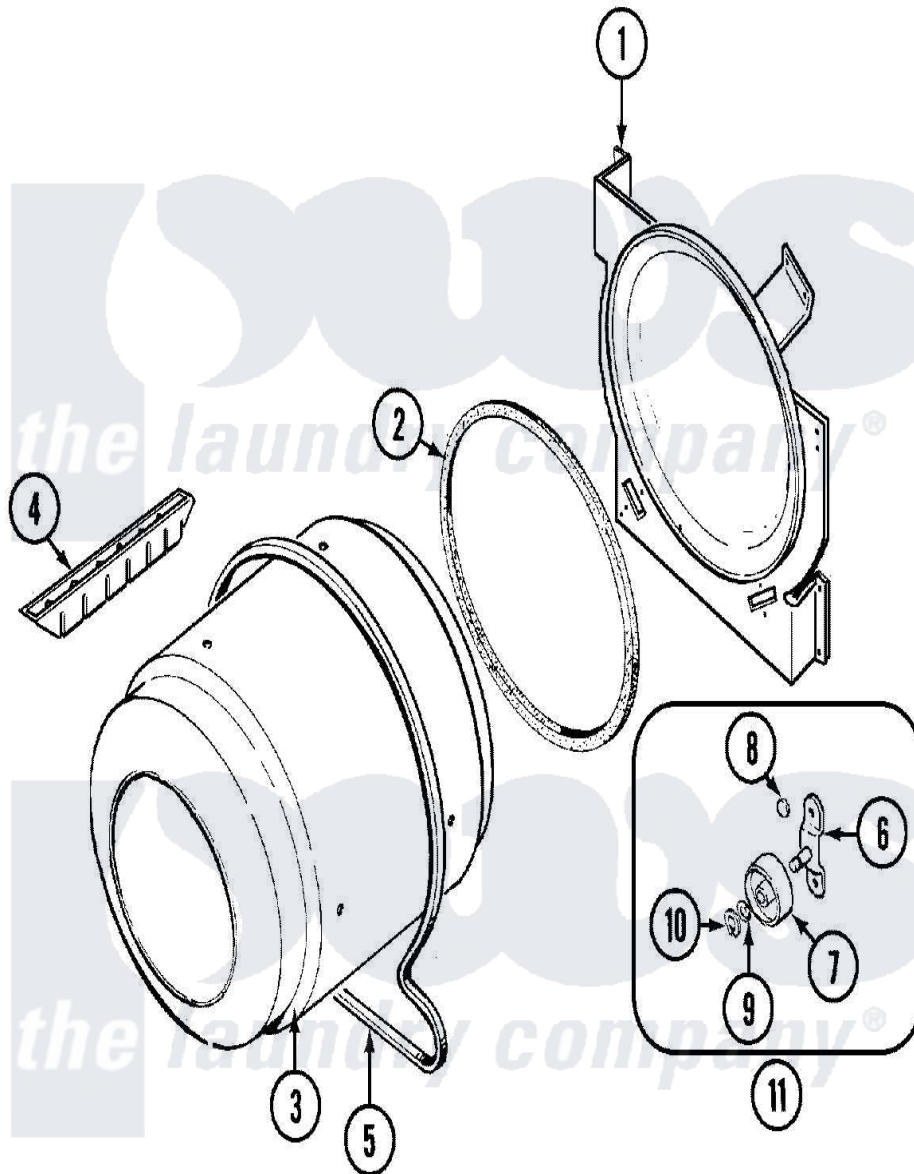

Admiral LDGA300AGE 06 - TUMBLER

Admiral [Residential Admiral LDGA300AGE Dryer Parts](#) Parts Diagram 06 - TUMBLER
 Click on the part number to view part

| Item | Original Part Number | Replaced By | Status | Part Description |
|------|--------------------------|--------------------------|---------------|--------------------------------|
| 1 | LA-1054 | | | Dryer Bulkhead Kit |
| " | 25-7733 | 681414 | | Screw, 10AB X 1/2 |
| 2 | 53-0281 | 31001747 | | Seal Assembly |
| 3 | 53-1250 | | | Cylinder |
| 4 | 25-7759 | 3196164 | | Screw |
| " | Y02100002 | | Not Available | BAFFLE (WHT) |
| 5 | 31531589 | 341241 | | Belt |
| 6 | 53-0197 | | | Support Assembly-Cylinder Rear |
| " | 25-7101 | 3351614 | | Screw, Gearcase Cover Mounting |
| 7 | 31001096 | | | Roller |
| 8 | 25-7813 | | | Spacer |
| 9 | 25-7814 | | | Washer |
| 10 | 25-7854 | | | Ring, Retaining |
| 11 | LA-1008 | | | Rr Roller Kit |