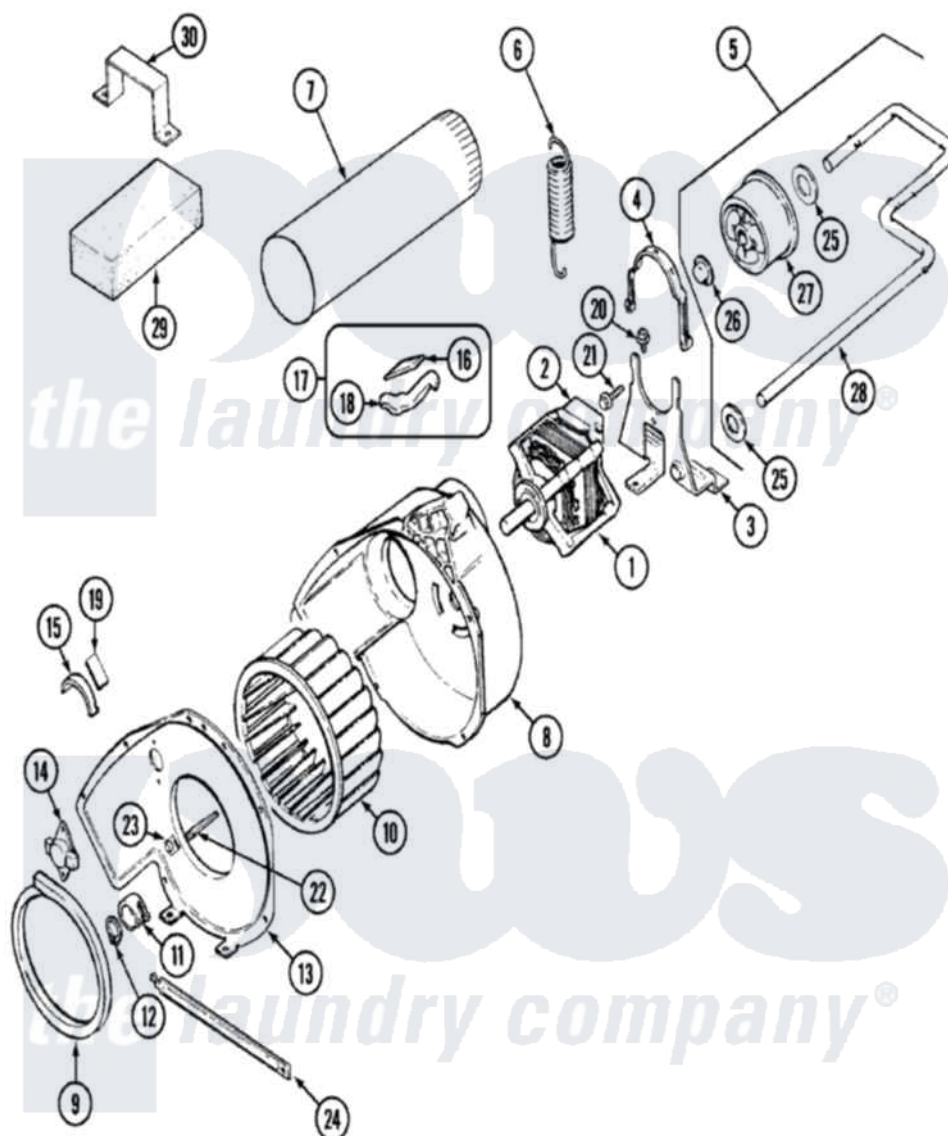

Admiral LDGA400AAE 05 - MOTOR & DRIVE (LDGA400AAE)

Admiral [Residential Admiral LDGA400AAE Dryer Parts](#) Parts Diagram 05 - MOTOR & DRIVE (LDGA400AAE)
 Click on the part number to view part

Item	Original Part Number	Replaced By	Status	Part Description
1	53-2275	W10410996		Motor-Drve
"	31001015	W10410996		Motor-Drve
"	31001015	W10410996		Motor-Drve
2	53-0693	53-0332		Motor Switch
3	25-7732	681414		Screw, 10AB X 1/2
"	53-1932	31001570		Bracket, Motor
4	53-0214	660658		Clamp, Motor Mounting 343481 685441
5	53-2287			Idler Assembly
6	53-2209	31001465		Spring, Idler
7	53-0134			Duct, Exhaust
"	25-2134	W10116760		Screw
8	53-1801			Housing, Blower
9	53-0203	12001324		Duct Kit, Collector
10	31001043			Wheel, Blower
"	31001043			Wheel, Blower
"	53-0106			Blower Wheel

11	25-7823	312967	Clamp, Blower Housing
12	25-7855		Ring, Retaining
13	25-7435	33002917	Screw, No.10-16
"	53-1933	Not Available	COVER, BLOWER HOUSING
"	53-1934		Cover, Blower Housing
14	53-0170	Not Available	THERMOSTAT, LO-LIMIT (120/110)
"	25-2134	W10116760	Screw
"	53-1107		Thermostat, Control
"	31001088		Thermostat, Control
15	53-2273	31001470	Glide, Tumbler
16	53-1684	31001356	Pad, Glide
17	LA-1006		Glide Kit, Tumbler
18	53-2272	31001469	Glide, Tumbler
19	53-1684	31001356	Pad, Glide
20	25-7963	31001571	Screw, 10-24 x 0700 Hxwshrd Ty
21	25-7674		Screw
22	53-1026		Guide, Vane Inlet
23	25-3457		Screw, Sems
24	53-1625		Brace, Tumbler Support
25	25-7815		Washer
26	25-7957		Pushnut
27	53-1628	31001344	Pulley, Idler
28	53-2250	53-2287	Idler Assembly
29	53-0645	Not Available	COUNTERWEIGHT
30	25-7732	681414	Screw, 10AB X 1/2
"	53-0644	Not Available	BRACKET