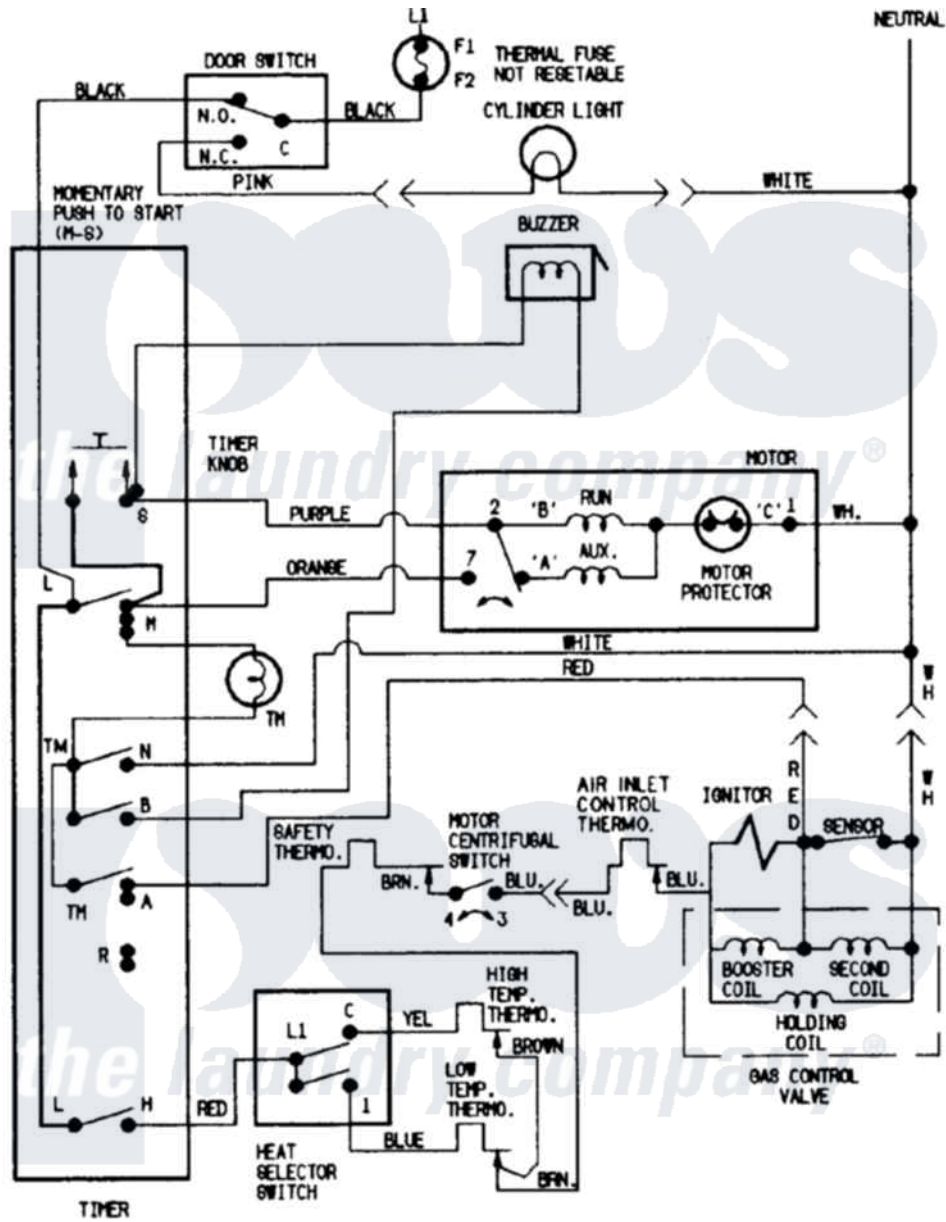

Admiral LDGA400AAE 07 - WIRING INFORMATION (LDGA400AAE)

Admiral Residential Admiral LDGA400AAE Dryer Parts Diagram 07 - WIRING INFORMATION (LDGA400AAE)

[Click on the part number to view part](#)

Item	Original Part Number	Replaced By	Status	Part Description
NI	15002523		Not Available	WIRING INFORMATION
"	15001214		Not Available	WIRING INFORMATION