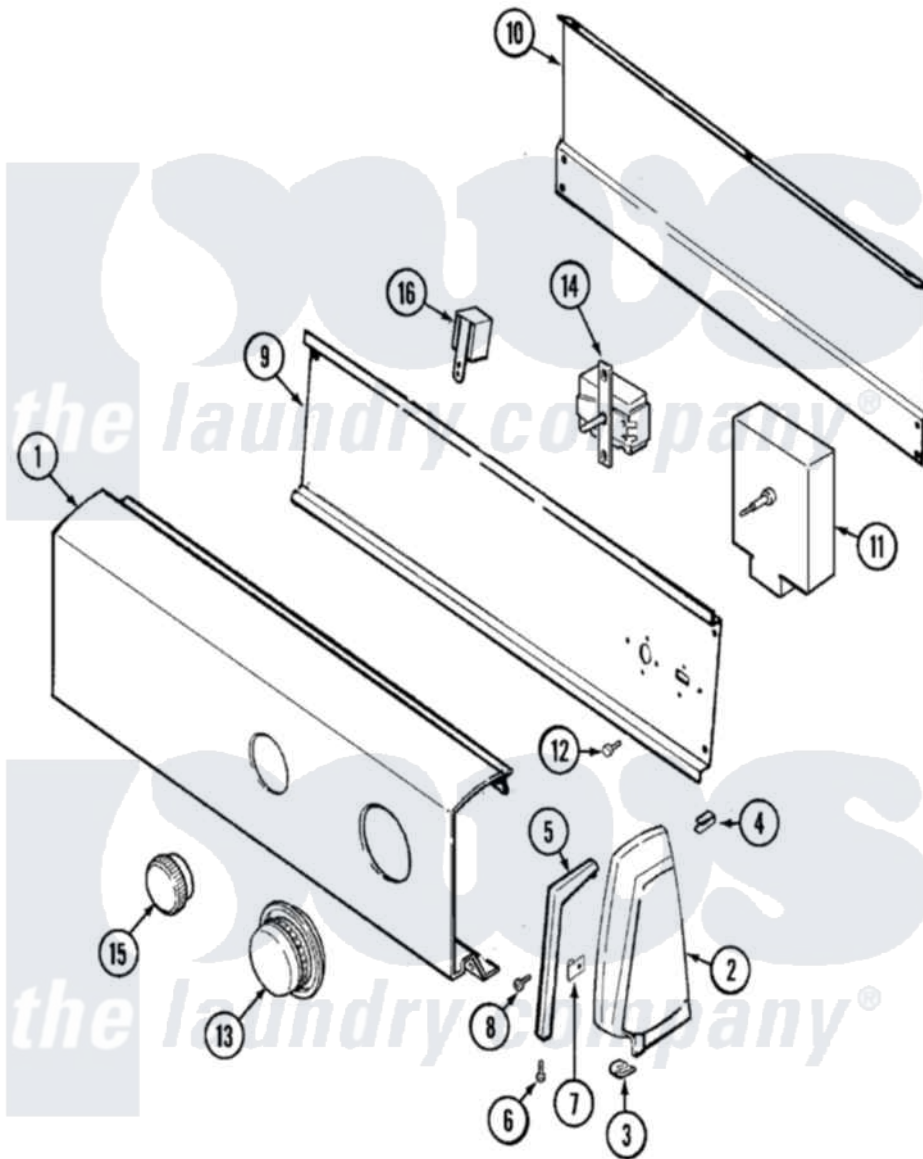

Admiral LDGA400AAL 01 - CONTROL PANEL

Admiral [Residential Admiral LDGA400AAL Dryer Parts](#) Parts Diagram 01 - CONTROL PANEL
 Click on the part number to view part

Item	Original Part Number	Replaced By	Status	Part Description
1	53-2428		Not Available	CONTROL PANEL
2	25-7649	910187		Screw
"	25-7697	25-2219		Screw
"	25-7702			Speedclip, End Cap To Control Panel
"	25-7851			Speedclip, End Cap To Top
"	35-2487	21001451		Cap- End
"	35-2488	21001452		Cap- End
3	25-7851			Speedclip, End Cap To Top
"	25-7691		Not Available	SCREW, END CAP TO TOP
4	25-7435	33002917		Screw, No.10-16
"	25-7852			Speedclip, Rr Shld To End Cap
5	53-0277		Not Available	TRIM, END CAP (RT)
"	53-0278		Not Available	TRIM, END CAP (LT)
6	25-7760			Screw
7	25-7702			Speedclip, End Cap To Control

	25-1192			Panel
8	25-3092	90767		Screw, 8A X 3/8 HeX Washer Head Tapping
9	53-2504	31001193		Pad, Shield
"	53-1676			Shield, Control
10	35-2688	21001460		Shield, Rear
11	53-1758			Timer
12	25-7435	33002917		Screw, No.10-16
13	53-1533	31001219		Knob Ski
14	53-0344		Not Available	SWITCH, TEMPERATURE
"	25-3092	90767		Screw, 8A X 3/8 HeX Washer Head Tapping
15	35-2185	21001283		Knob, Selector---Piq
16	25-3092	90767		Screw, 8A X 3/8 HeX Washer Head Tapping
"	53-1639			Buzzer Assembly
17	31001008			Manual, Use And Care
"	53-2432		Not Available	MANUAL, USE & CARE
18	16002079		Not Available	GUIDE, QUICK REF - ADMIRAL