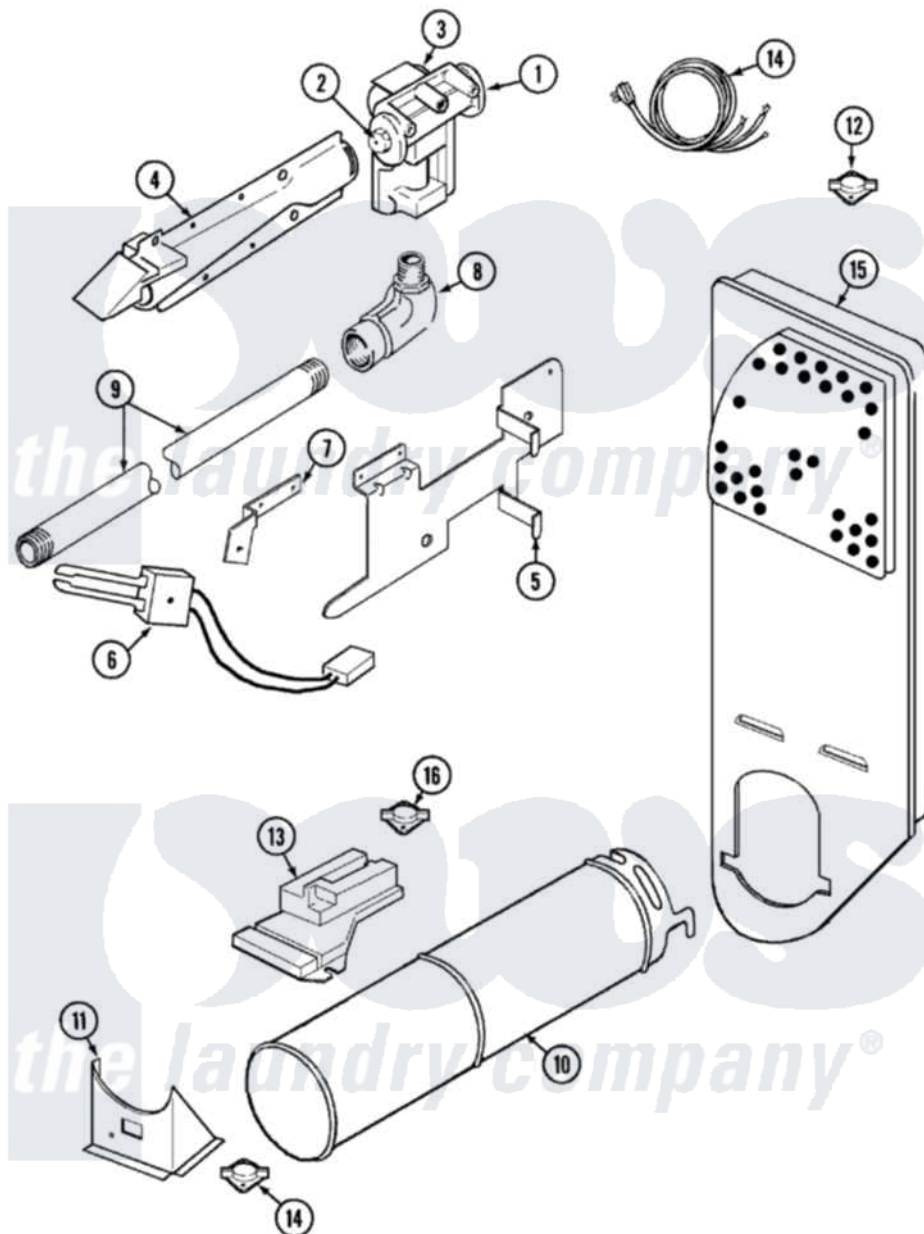

Admiral LDGA400AAL 02 - GAS CARRYING

Admiral [Residential Admiral LDGA400AAL Dryer Parts](#) Parts Diagram 02 - GAS CARRYING
 Click on the part number to view part

Item	Original Part Number	Replaced By	Status	Part Description
1	63-2098		Not Available	TAIL PIECE
"	63-6786N	306176		Valve, Gas
"	60-6846			Union Nut
2	63-3570			Burner Orifice
3	63-6615	279834		Coil-Valve
"	63-6614	279834		Coil-Valve
4	63-6682	31001784		Burner
5	53-0140			Mtg Bracket
"	25-7741	W10116760		Screw
6	53-0689	31001556		Igniter
7	25-3034			Clip, Wiring
"	53-0686		Not Available	BRACKET
"	25-2134	W10116760		Screw
"	25-7744	8281196		Screw
8	53-0101	31001042		Valve, Gas Shut Off
9	25-7741	W10116760		Screw

"	53-0173	31001777	Main Gas L
"	53-2362	31001777	Main Gas L
10	25-3032	Not Available	WIRING CLIP
"	53-1884		Housing, Heater
11	25-7741	W10116760	Screw
"	25-3092	90767	Screw, 8A X 3/8 HeX Washer Head Tapping
"	53-2363		Support, Heater Housing
"	53-0139	Not Available	HEATER SUPPORT
12	25-0168		Screw
"	53-0143	LA-1053	Fuse Kit, Thermal
13	25-2134	W10116760	Screw
"	63-5013	338906	Radiant, Sensor
14	63-6259	31001547	Cord, Power
15	25-7819	M0217225	Screw
"	53-1706		Inlet Air Duct Assembly
"	25-7741	W10116760	Screw
16	25-3032	Not Available	WIRING CLIP
"	53-1096	LA-1053	Fuse Kit, Thermal
17	LA-1053		Fuse Kit, Thermal
"	25-0168		Screw
"	53-1182		Fuse, Thermal
18	12001031		Conversion Kit
"	63-6766		Conversion Kit