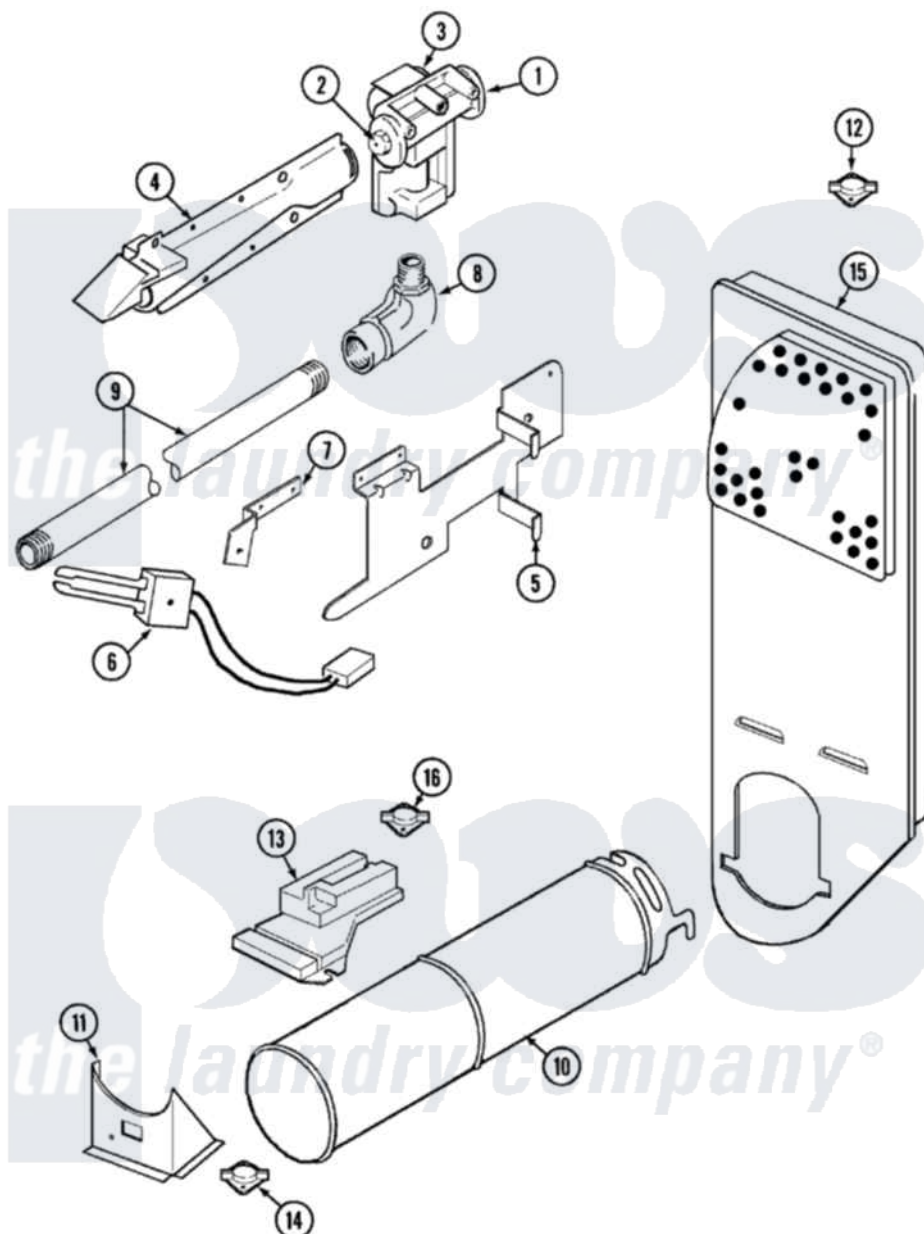

Admiral LDGA400AAL 03 - GAS CARRYING (LDGA400AAE)

Admiral [Residential Admiral LDGA400AAL Dryer Parts](#) Parts Diagram 03 - GAS CARRYING (LDGA400AAE)
 Click on the part number to view part

Item	Original Part Number	Replaced By	Status	Part Description
1	63-6786N	306176		Valve, Gas
"	60-6846			Union Nut
"	31001368		Not Available	TAIL PIECE
2	63-3570			Burner Orifice
3	63-6615	279834		Coil-Valve
"	63-6614	279834		Coil-Valve
4	63-6682	31001784		Burner
5	25-3034			Clip, Wiring
"	25-7741	W10116760		Screw
"	53-0140			Mtg Bracket
6	53-0689	31001556		Igniter
"	25-7744	8281196		Screw
7	25-2134	W10116760		Screw
"	53-0686		Not Available	BRACKET
8	31001042			Valve, Gas Shut Off
9	53-0173	31001777		Main Gas L

"	53-2362	31001777	Main Gas L
"	53-2362	31001777	Main Gas L
10	53-1884		Housing, Heater
"	25-7741	W10116760	Screw
11	53-2363		Support, Heater Housing
"	25-3092	90767	Screw, 8A X 3/8 HeX Washer Head Tapping
"	53-2363		Support, Heater Housing
"	53-0139	Not Available	HEATER SUPPORT
12	53-1096	LA-1053	Fuse Kit, Thermal
"	25-0168		Screw
13	25-2134	W10116760	Screw
"	63-5013	338906	Radiant, Sensor
14	25-0168		Screw
"	LA-1053		Fuse Kit, Thermal
15	25-7819	M0217225	Screw
"	53-1706		Inlet Air Duct Assembly
"	25-7741	W10116760	Screw
16	53-1096	LA-1053	Fuse Kit, Thermal
17	63-6766		Conversion Kit
"	12001031		Conversion Kit