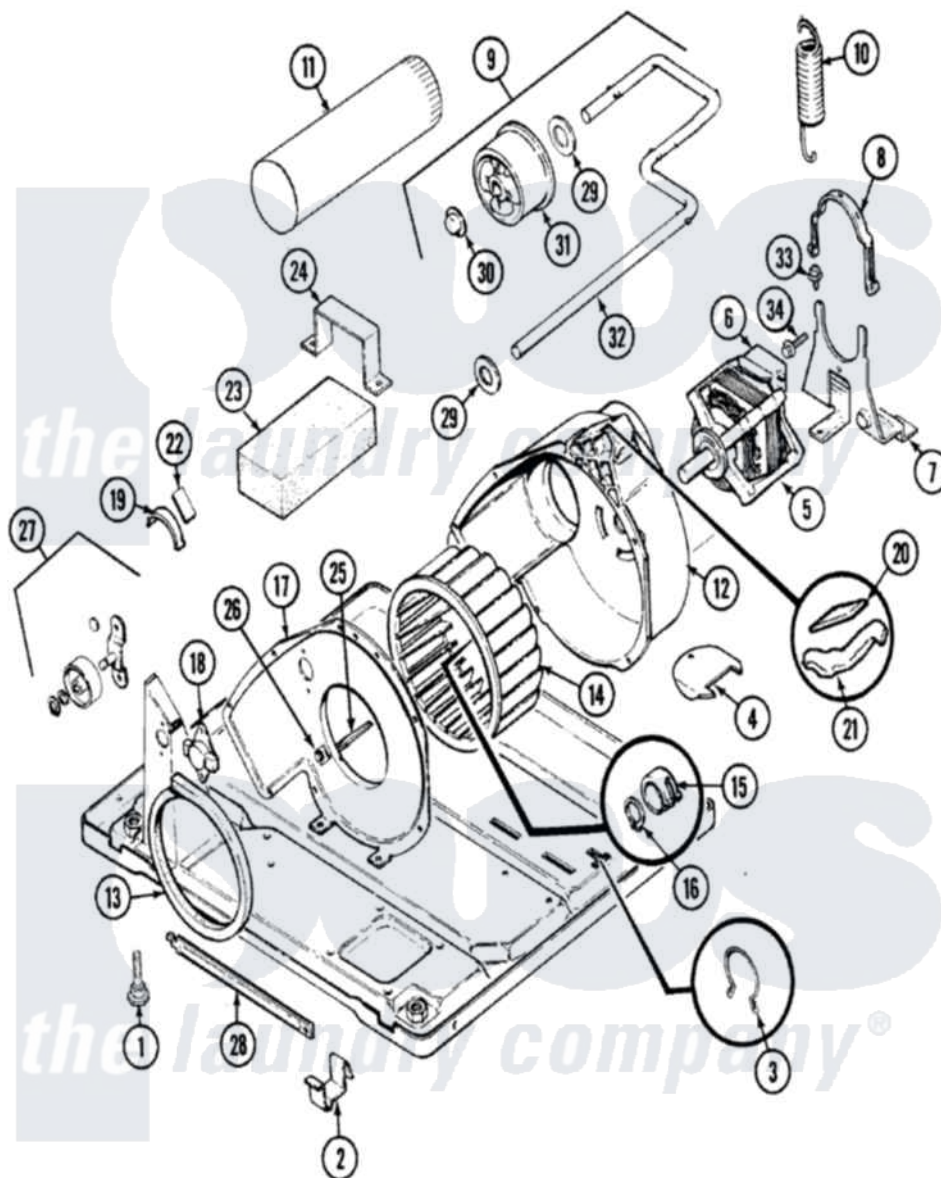

Admiral LDGA400AAL 04 - MOTOR & DRIVE

Admiral [Residential Admiral LDGA400AAL Dryer Parts](#) Parts Diagram 04 - MOTOR & DRIVE
 Click on the part number to view part

Item	Original Part Number	Replaced By	Status	Part Description
1	63-5834		Not Available	LEG, LEVELING
2	53-0120			Clip, Front Panel
3	25-7027	16515		Clip
4	53-1921			Shield, Wiring
"	25-7741	W10116760		Screw
5	53-2275	W10410996		Motor-Drve
"	31001015	W10410996		Motor-Drve
6	53-0693	53-0332		Motor Switch
7	25-7811		Not Available	SCREW
"	53-1932	31001570		Bracket, Motor
8	53-0214	660658		Clamp, Motor Mounting 343481 685441
9	53-2287			Idler Assembly
10	53-2209	31001465		Spring, Idler
11	53-0134			Duct, Exhaust
"	25-2134	W10116760		Screw
12	53-1801			Housing, Blower

13	53-0203	12001324	Duct Kit, Collector
14	31001043		Wheel, Blower
"	53-0106		Blower Wheel
15	25-7823	312967	Clamp, Blower Housing
16	25-7855		Ring, Retaining
17	53-1933		Not Available
			COVER, BLOWER HOUSING
"	25-7807	33002917	Screw, No.10-16
18	53-1107		Thermostat, Control
"	53-0170		Not Available
			THERMOSTAT, LO-LIMIT (120/110)
"	25-2134	W10116760	Screw
19	53-2273	31001470	Glide, Tumbler
"	LA-1006		Glide Kit, Tumbler
20	53-1684	31001356	Pad, Glide
21	53-2272	31001469	Glide, Tumbler
22	53-1684	31001356	Pad, Glide
23	53-0645		Not Available
			COUNTERWEIGHT
24	25-7732	681414	Screw, 10AB X 1/2
"	53-0644		Not Available
			BRACKET
25	53-1026		Guide, Vane Inlet
26	25-3457		Screw, Sems
27	LA-1008		Rr Roller Kit
"	LA-1007	12002126	Reinforcement Brace/Glide Kit
28	53-1625		Brace, Tumbler Support
29	25-7815		Washer
30	25-7957		Pushnut
31	53-1628	31001344	Pulley, Idler
32	53-2250	53-2287	Idler Assembly
33	25-7699		Not Available
			STRAIN RELIEF
34	25-7674		Screw