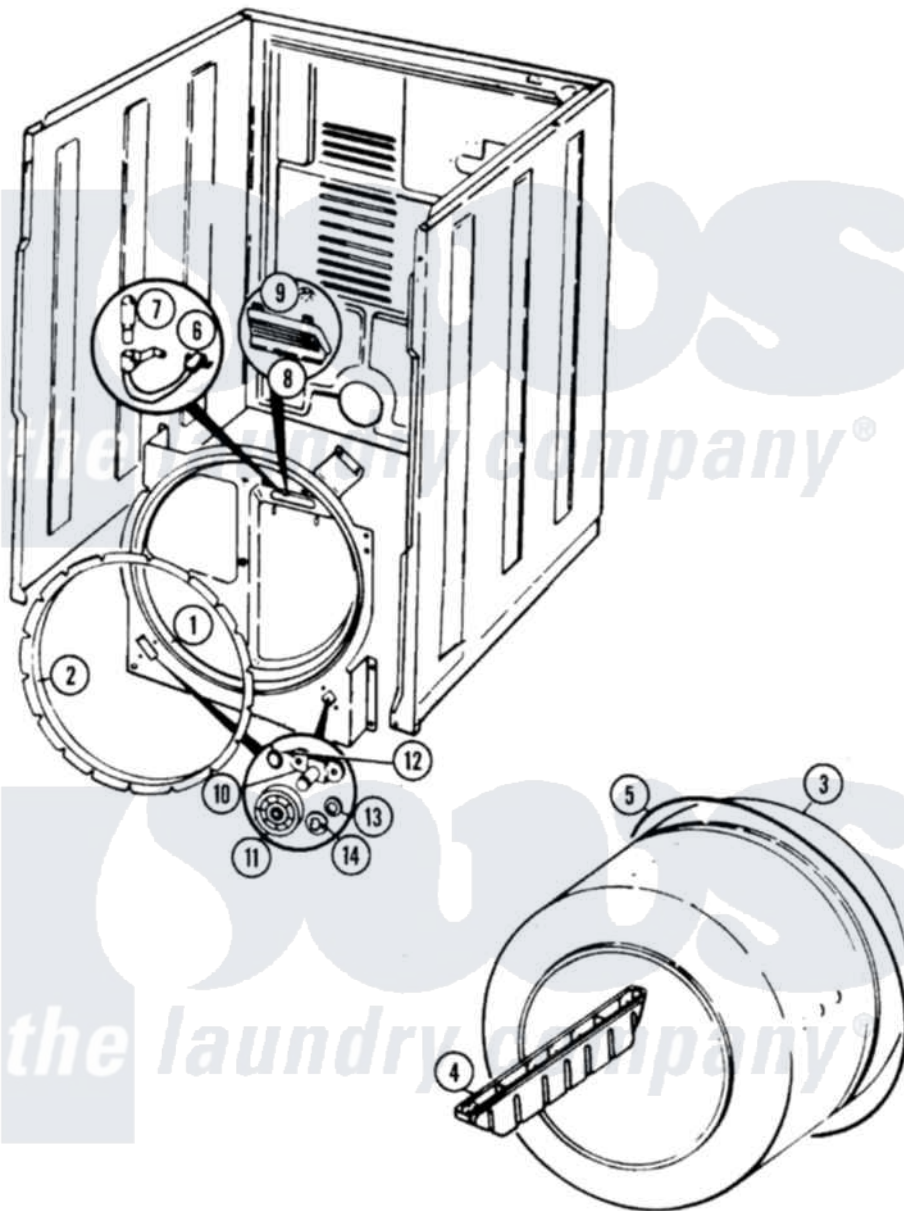

Admiral LDGA400AAL 05 - TUMBLER

Admiral [Residential Admiral LDGA400AAL Dryer Parts](#) Parts Diagram 05 - TUMBLER
 Click on the part number to view part

Item	Original Part Number	Replaced By	Status	Part Description
1	53-1709	LA-1054		Dryer Bulkhead Kit
"	25-7733	681414		Screw, 10AB X 1/2
2	53-0281	31001747		Seal Assembly
3	53-1250			Cylinder
4	53-1249		Not Available	BAFFLE, WHITE
"	25-7759	3196164		Screw
5	53-1589	341241		Belt
6	53-1580			Receptacle Assembly
"	25-3457			Screw, Sems
7	53-0570	A3167501		Lamp Oven, Int.
8	53-0174			Lens, Bulb
9	25-3562	3195558		Nut
10	25-7101	3351614		Screw, Gearcase Cover Mounting
"	53-0197			Support Assembly-Cylinder Rear
11	53-1578	31001096		Roller

12	25-7813	Spacer
13	25-7814	Washer
14	25-7854	Ring, Retaining
"	LA-1008	Rr Roller Kit