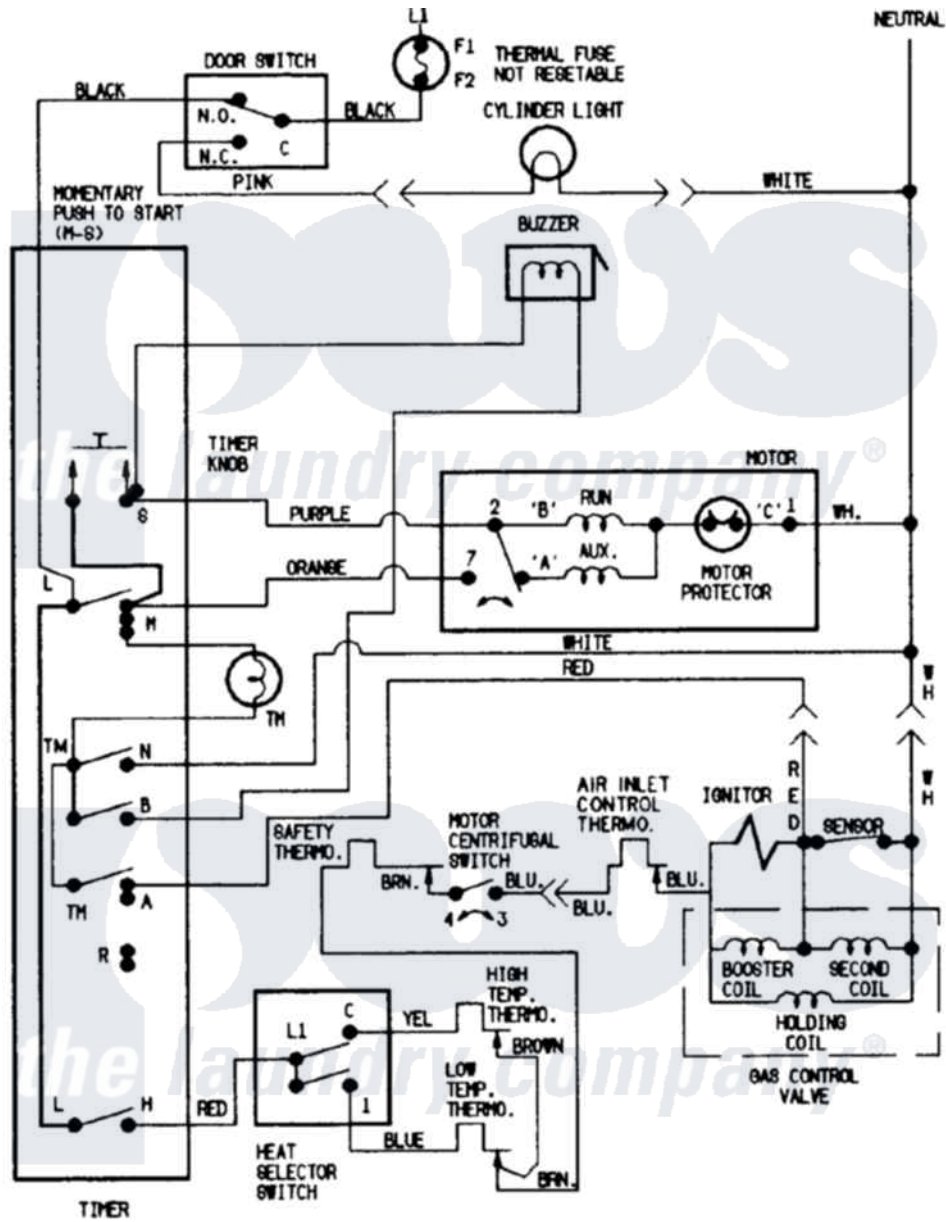

# Admiral LDGA400AAL 06 - WIRING INFORMATION

Admiral Residential Admiral LDGA400AAL Dryer Parts Parts Diagram 06 - WIRING INFORMATION  
 Click on the part number to view part

Item	Original Part Number	Replaced By	Status	Part Description
NI	15001214		Not Available	WIRING INFORMATION