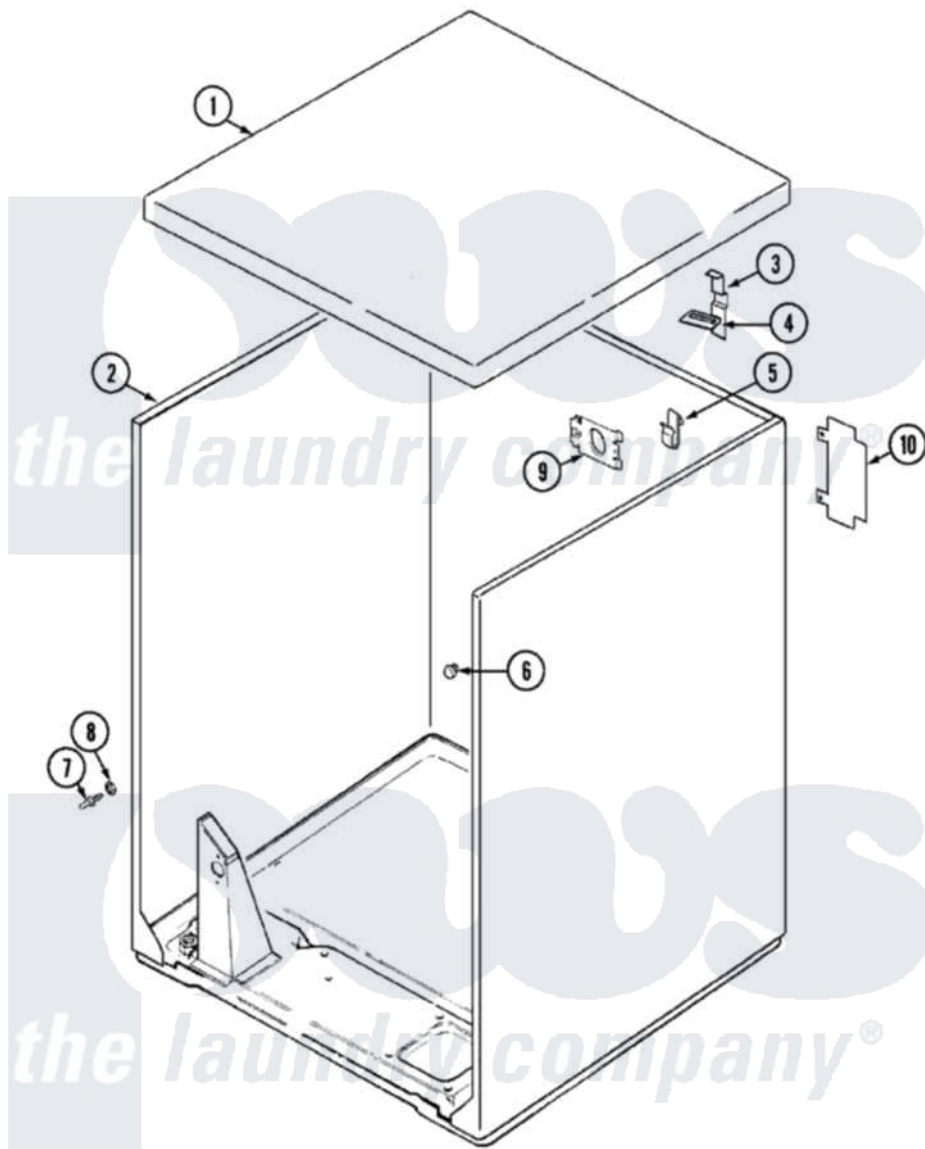

Admiral LDGA400AAW 01 - CABINET

Admiral [Residential Admiral LDGA400AAW Dryer Parts](#) Parts Diagram 01 - CABINET
 Click on the part number to view part

Item	Original Part Number	Replaced By	Status	Part Description
1	53-2435		Not Available	TOP, CABINET
2	53-2147	31001714		Cabinet And Base Assembly
3	63-5712			Hinge, Cabinet Top
4	33-0930			Pad, Top Hinge
"	25-3092	90767		Screw, 8A X 3/8 HeX Washer Head Tapping
5	25-3034			Clip, Wiring
6	33-2653			Bumper, Cabinet
7	53-0643			Pin, Locator
8	53-0200			Sleeve, Locator Pin
"	25-0224	3400029		Nut, Adapter Plate
9	53-0284			Cover, Terminal
10	53-0136			Cover, Supply Cord
"	25-7857	90767		Screw, 8A X 3/8 HeX Washer Head Tapping