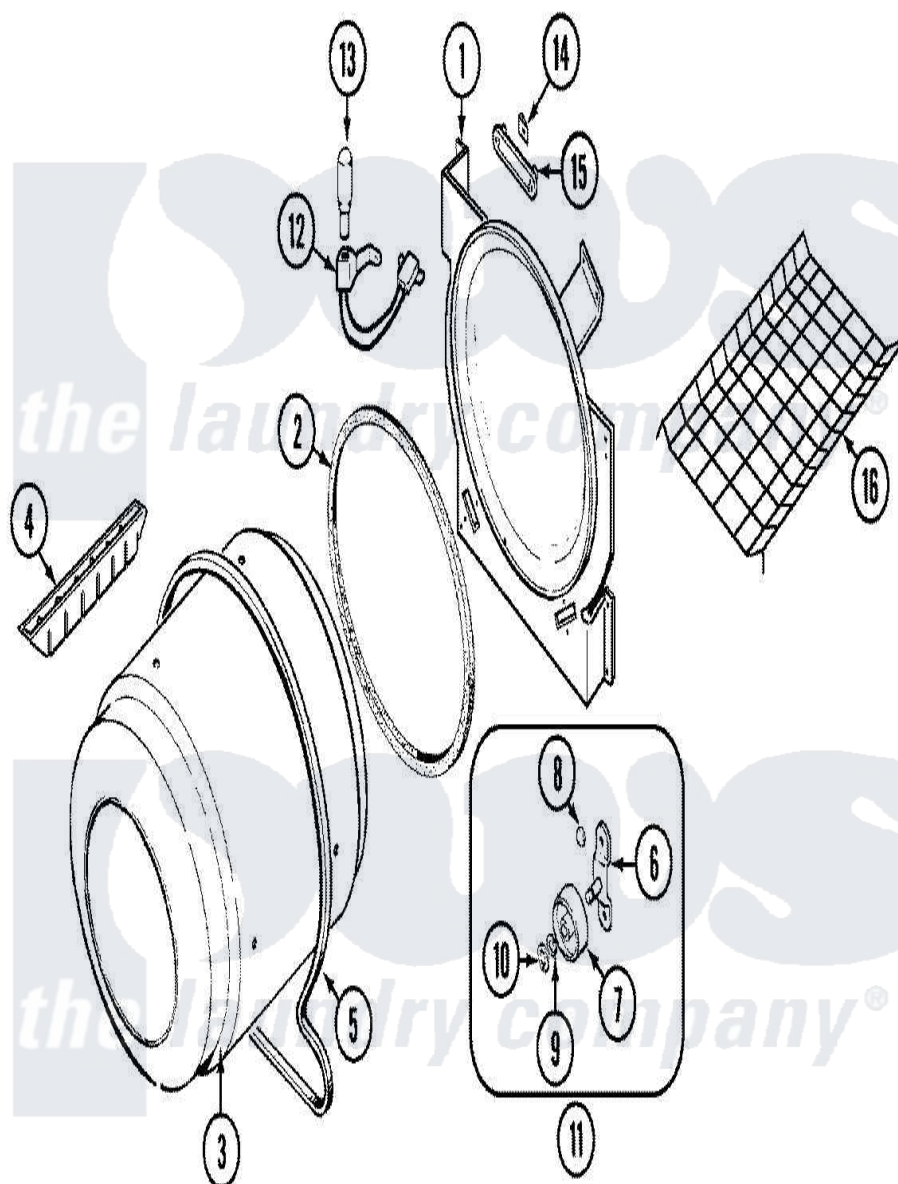

Admiral LDGA500AAE 06 - TUMBLER (AAx)

Admiral [Residential Admiral LDGA500AAE Dryer Parts](#) Parts Diagram 06 - TUMBLER (AAx)
 Click on the part number to view part

Item	Original Part Number	Replaced By	Status	Part Description
1	53-1709	LA-1054		Dryer Bulkhead Kit
"	25-7733	681414		Screw, 10AB X 1/2
2	53-0281	31001747		Seal Assembly
3	53-1250			Cylinder
4	53-1249		Not Available	BAFFLE, WHITE
"	25-7759	3196164		Screw
5	31001026	341241		Belt
6	25-7101	3351614		Screw, Gearcase Cover Mounting
"	53-0197			Support Assembly-Cylinder Rear
7	53-1578	31001096		Roller
8	25-7813			Spacer
9	25-7814			Washer
10	25-7854			Ring, Retaining
11	LA-1008			Rr Roller Kit
12	25-3457			Screw, Sems

"	53-1580		Receptacle Assembly
13	53-0570	A3167501	Lamp Oven, Int.
14	25-3562	3195558	Nut
15	53-0174		Lens, Bulb
16	53-0772	21001495	Rack, Drying