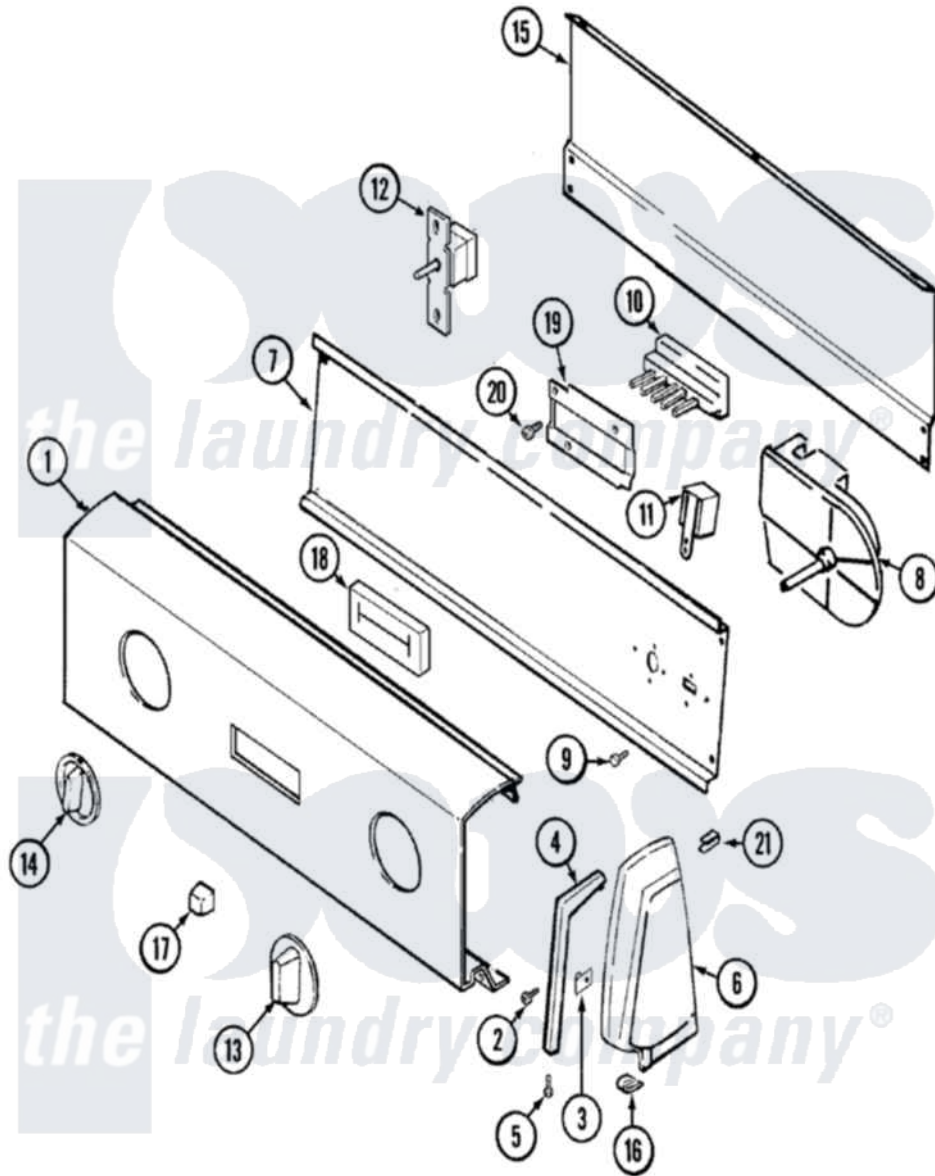

Admiral LDGA500AAL 01 - CONTROL PANEL

Admiral [Residential Admiral LDGA500AAL Dryer Parts](#) Parts Diagram 01 - CONTROL PANEL
 Click on the part number to view part

Item	Original Part Number	Replaced By	Status	Part Description
1	25-3457			Screw, Sems
"	53-2427		Not Available	CONTROL PANEL
2	25-7793			Screw
3	25-7702			Speedclip, End Cap To Control Panel
4	53-0278		Not Available	TRIM, END CAP (LT)
"	53-0277		Not Available	TRIM, END CAP (RT)
5	25-7760			Screw
6	35-2488	21001452		Cap- End
"	35-2487	21001451		Cap- End
7	25-3092	90767		Screw, 8A X 3/8 HeX Washer Head Tapping
"	53-1678		Not Available	CONTROL SHIELD
8	53-1816		Not Available	TIMER
9	25-7435	33002917		Screw, No.10-16
10	31001010		Not Available	SWITCH, PUSHBUTTON
"	25-3092	90767		Screw, 8A X 3/8 HeX Washer

	25-3092	90767		Head Tapping
11	25-3092	90767		Screw, 8A X 3/8 HeX Washer Head Tapping
"	53-1639			Buzzer Assembly
12	53-0346	53-1263		Rotary Switch
13	53-1533	31001219		Knob Ski
14	35-2185	21001283		Knob, Selector---Piq
15	35-2688	21001460		Shield, Rear
"	25-3092	90767		Screw, 8A X 3/8 HeX Washer Head Tapping
16	25-7851			Speedclip, End Cap To Top
"	25-2219			Screw
17	35-2588		Not Available	PUSHBUTTON - BLACK
18	35-3394		Not Available	PAD, SWITCH
19	33-6621		Not Available	BRACKET, SWITCH
20	25-7712		Not Available	SCREW
"	25-3092	90767		Screw, 8A X 3/8 HeX Washer Head Tapping
21	25-7852			Speedclip, Rr Shld To End Cap
22	31001046		Not Available	MANUAL, USE & CARE
"	31001008			Manual, Use And Care
23	16002079		Not Available	GUIDE, QUICK REF - ADMIRAL