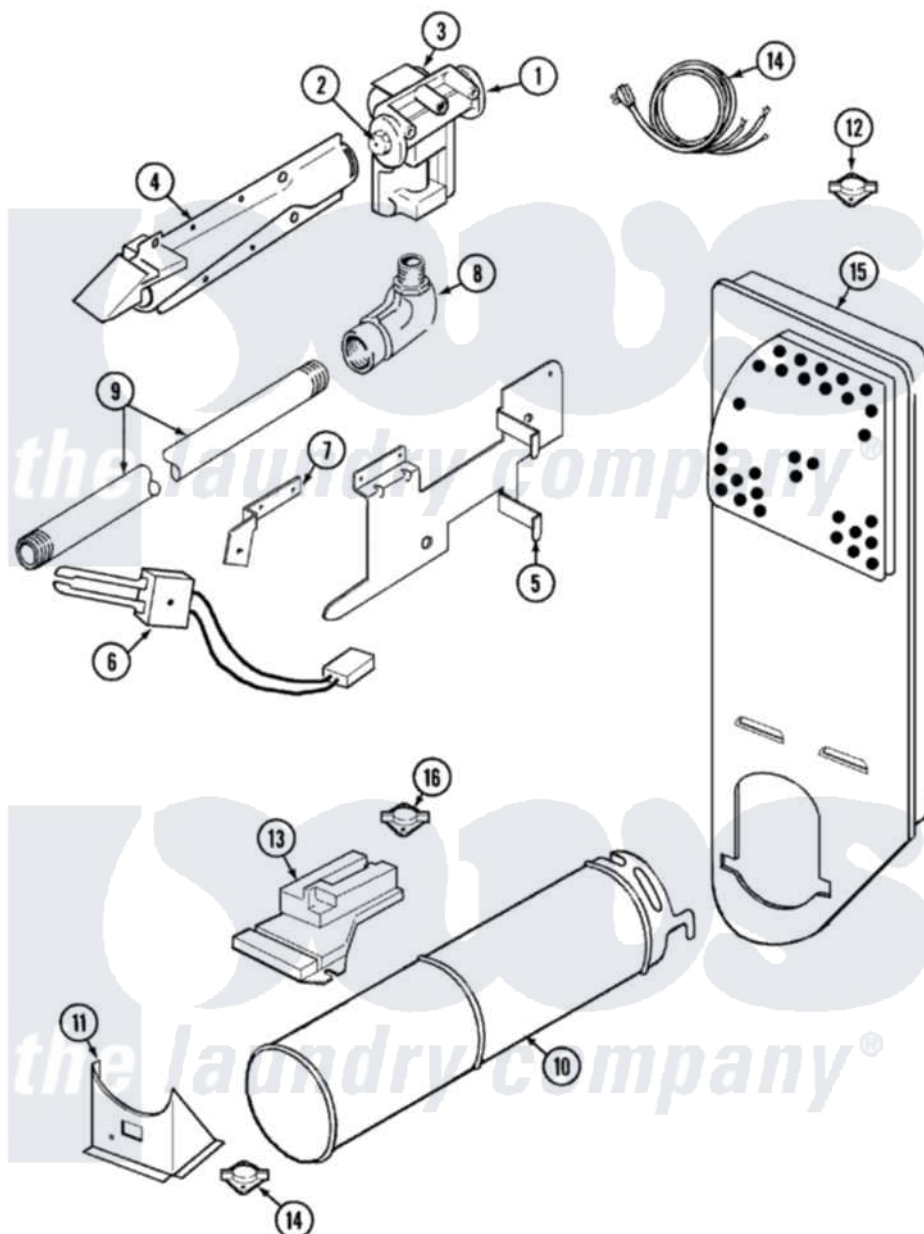

Admiral LDGA500AAL 02 - GAS CARRYING

Admiral [Residential Admiral LDGA500AAL Dryer Parts](#) Parts Diagram 02 - GAS CARRYING
 Click on the part number to view part

Item	Original Part Number	Replaced By	Status	Part Description
1	63-2098		Not Available	TAIL PIECE
"	63-6786N	306176		Valve, Gas
"	60-6846			Union Nut
2	63-3570			Burner Orifice
3	63-6615	279834		Coil-Valve
"	63-6614	279834		Coil-Valve
4	63-6682	31001784		Burner
5	53-0140			Mtg Bracket
"	25-7741	W10116760		Screw
6	53-0689	31001556		Igniter
7	25-3034			Clip, Wiring
"	53-0686		Not Available	BRACKET
"	25-2134	W10116760		Screw
"	25-7744	8281196		Screw
8	53-0101	31001042		Valve, Gas Shut Off
9	25-7741	W10116760		Screw

"	53-0173	31001777	Main Gas L
"	53-2362	31001777	Main Gas L
10	25-3032	Not Available	WIRING CLIP
"	53-1884		Housing, Heater
11	25-7741	W10116760	Screw
"	25-3092	90767	Screw, 8A X 3/8 HeX Washer Head Tapping
"	53-2363		Support, Heater Housing
"	53-0139	Not Available	HEATER SUPPORT
12	25-0168		Screw
"	53-0143	LA-1053	Fuse Kit, Thermal
13	25-2134	W10116760	Screw
"	63-5013	338906	Radiant, Sensor
14	63-6259	31001547	Cord, Power
15	25-7819	M0217225	Screw
"	53-1706		Inlet Air Duct Assembly
"	25-7741	W10116760	Screw
16	25-0168		Screw
"	LA-1053		Fuse Kit, Thermal
"	53-1182		Fuse, Thermal
"	53-1096	LA-1053	Fuse Kit, Thermal
"	25-3032	Not Available	WIRING CLIP
17	63-6766		Conversion Kit
"	12001031		Conversion Kit