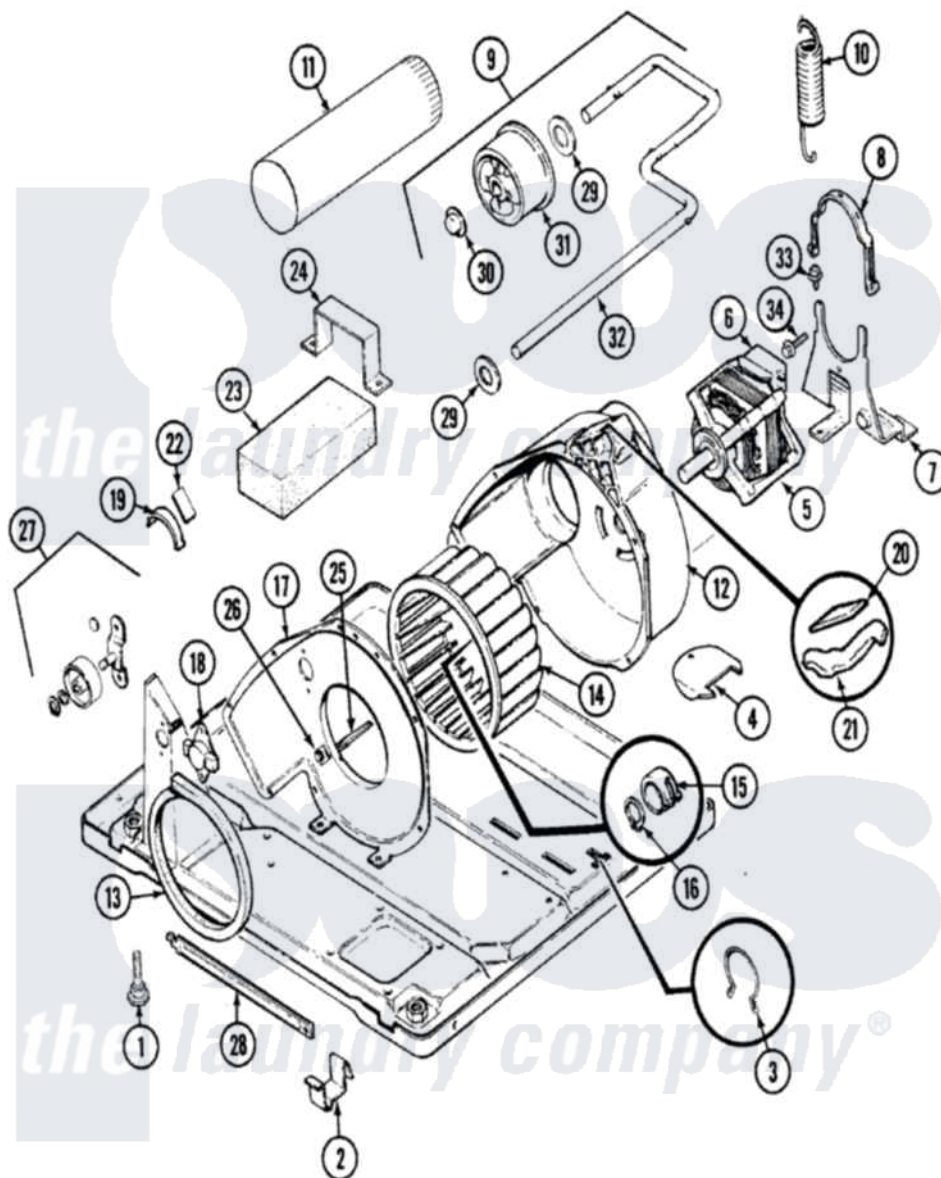

Admiral LDGA500AAL 03 - MOTOR & DRIVE

Admiral [Residential Admiral LDGA500AAL Dryer Parts](#) Parts Diagram 03 - MOTOR & DRIVE
 Click on the part number to view part

Item	Original Part Number	Replaced By	Status	Part Description
1	63-5834		Not Available	LEG, LEVELING
2	53-0120			Clip, Front Panel
3	25-7027	16515		Clip
4	53-1921			Shield, Wiring
"	25-7741	W10116760		Screw
5	53-2275	W10410996		Motor-Drve
"	31001015	W10410996		Motor-Drve
6	53-0693	53-0332		Motor Switch
7	25-7811		Not Available	SCREW
"	53-1932	31001570		Bracket, Motor
8	53-0214	660658		Clamp, Motor Mounting 343481 685441
9	53-2287			Idler Assembly
10	53-2209	31001465		Spring, Idler
11	53-0134			Duct, Exhaust
"	25-2134	W10116760		Screw
12	53-1801			Housing, Blower

13	53-0203	12001324	Duct Kit, Collector
14	31001043		Wheel, Blower
"	53-0106		Blower Wheel
15	25-7823	312967	Clamp, Blower Housing
16	25-7855		Ring, Retaining
17	53-1933		Not Available
			COVER, BLOWER HOUSING
"	25-7807	33002917	Screw, No.10-16
18	53-1107		Thermostat, Control
"	53-0170		Not Available
			THERMOSTAT, LO-LIMIT (120/110)
"	25-2134	W10116760	Screw
19	53-2273	31001470	Glide, Tumbler
"	LA-1006		Glide Kit, Tumbler
20	53-1684	31001356	Pad, Glide
21	53-2272	31001469	Glide, Tumbler
22	53-1684	31001356	Pad, Glide
23	53-0645		Not Available
			COUNTERWEIGHT
24	25-7732	681414	Screw, 10AB X 1/2
"	53-0644		Not Available
			BRACKET
25	53-1026		Guide, Vane Inlet
26	25-3457		Screw, Sems
27	LA-1008		Rr Roller Kit
"	LA-1007	12002126	Reinforcement Brace/Glide Kit
28	53-1625		Brace, Tumbler Support
29	25-7815		Washer
30	25-7957		Pushnut
31	53-1628	31001344	Pulley, Idler
32	53-2250	53-2287	Idler Assembly
33	25-7699		Not Available
			STRAIN RELIEF
34	25-7674		Screw