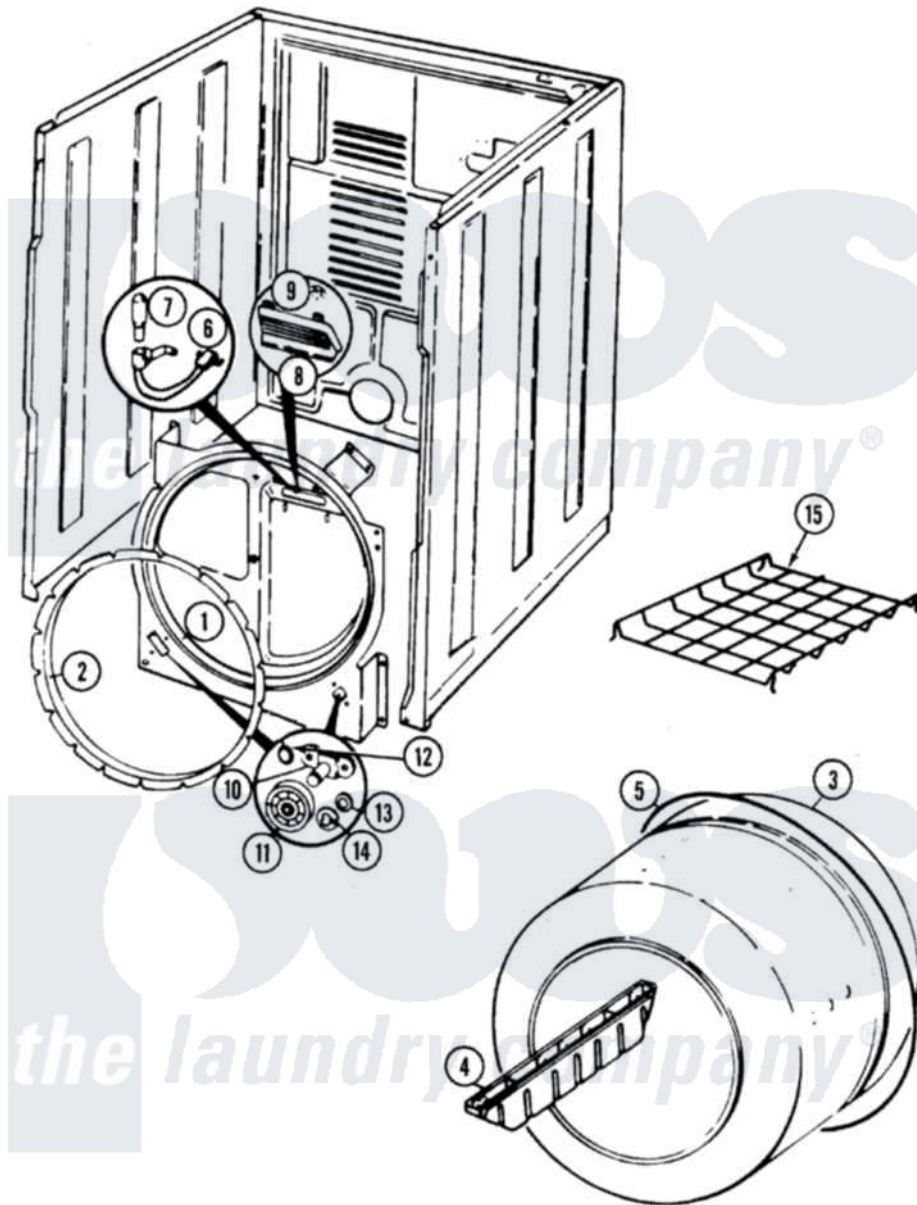

Admiral LDGA500AAL 04 - TUMBLER

Admiral [Residential Admiral LDGA500AAL Dryer Parts](#) Parts Diagram 04 - TUMBLER
 Click on the part number to view part

Item	Original Part Number	Replaced By	Status	Part Description
1	53-1709	LA-1054		Dryer Bulkhead Kit
"	25-7733	681414		Screw, 10AB X 1/2
2	53-0281	31001747		Seal Assembly
3	53-1250			Cylinder
4	53-1249		Not Available	BAFFLE, WHITE
"	25-7759	3196164		Screw
5	53-1589	341241		Belt
6	53-1580			Receptacle Assembly
"	25-3457			Screw, Sems
7	53-0570	A3167501		Lamp Oven, Int.
8	53-0174			Lens, Bulb
9	25-3562	3195558		Nut
10	25-7101	3351614		Screw, Gearcase Cover Mounting
"	53-0197			Support Assembly-Cylinder Rear
11	53-1578	31001096		Roller

12	25-7813		Spacer
13	25-7814		Washer
14	LA-1008		Rr Roller Kit
"	25-7854		Ring, Retaining
15	53-0772	21001495	Rack, Drying