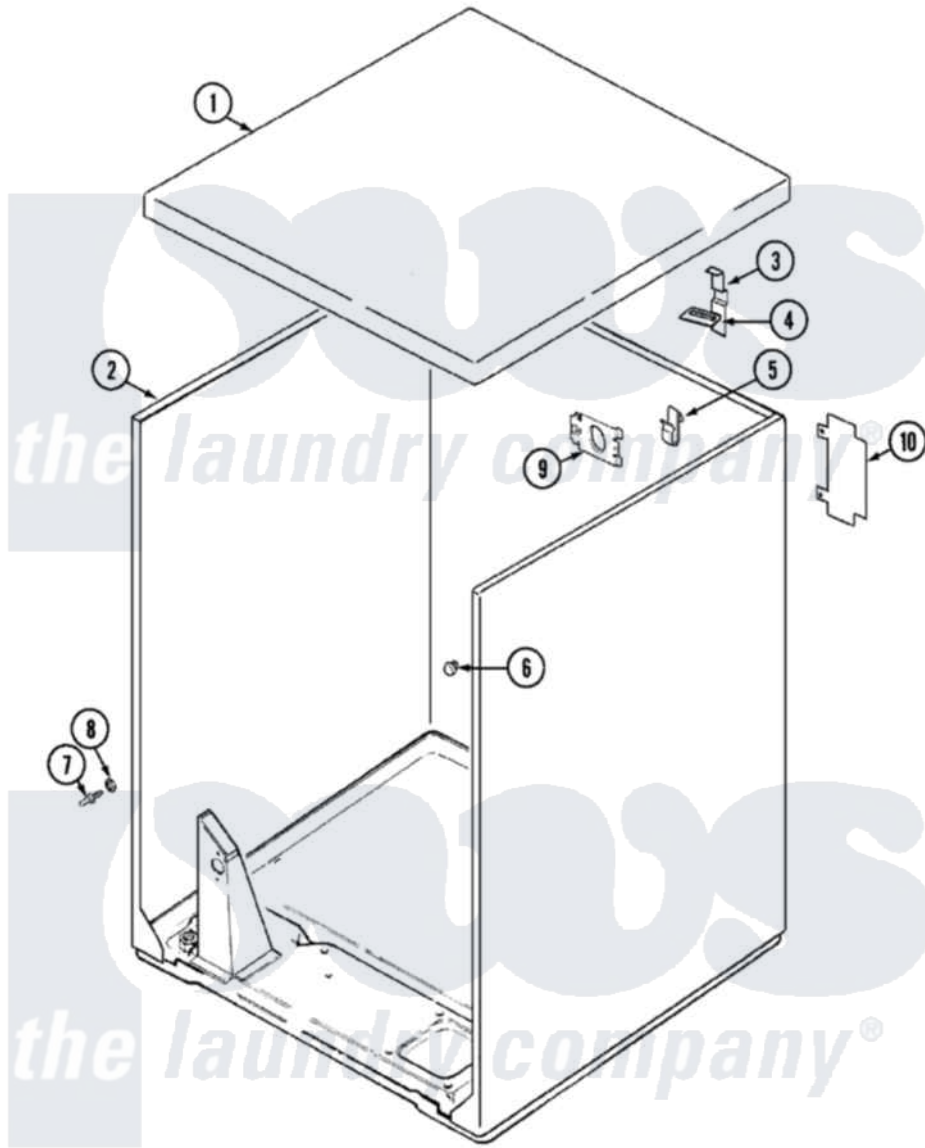

Admiral LDGA500AAM 01 - CABINET (AAx)

Admiral [Residential Admiral LDGA500AAM Dryer Parts](#) Parts Diagram 01 - CABINET (AAx)
 Click on the part number to view part

Item	Original Part Number	Replaced By	Status	Part Description
1	53-2435-24			Top, Cabinet
2	53-2147-24	31001715		Cabinet And Base Assembly
3	63-5712			Hinge, Cabinet Top
4	33-0930			Pad, Top Hinge
"	25-3092	90767		Screw, 8A X 3/8 HeX Washer Head Tapping
5	25-3034			Clip, Wiring
6	33-2653			Bumper, Cabinet
7	53-0643			Pin, Locator
8	53-0200			Sleeve, Locator Pin
"	25-0224	3400029		Nut, Adapter Plate
9	53-0284			Cover, Terminal
10	53-0136			Cover, Supply Cord
"	25-7857	90767		Screw, 8A X 3/8 HeX Washer Head Tapping