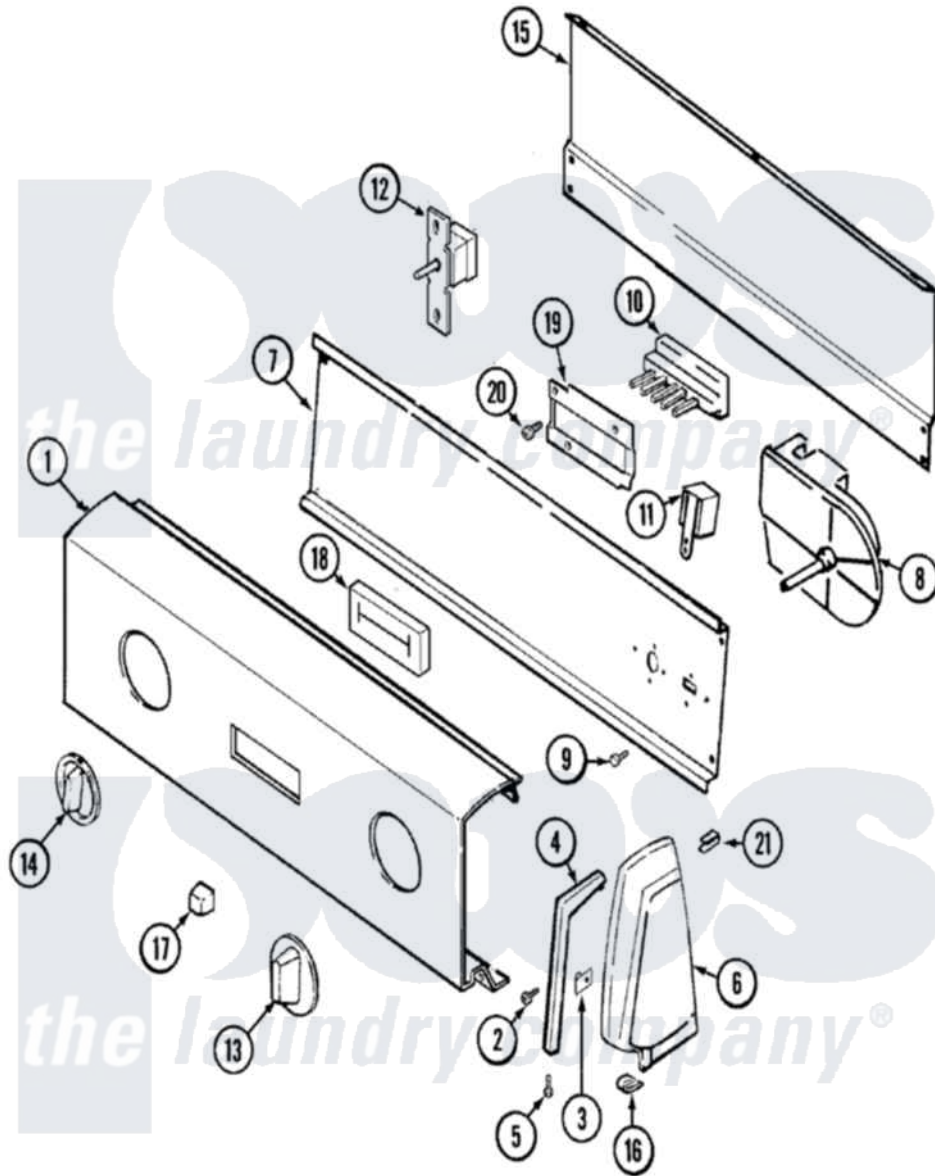

Admiral LDGA500AAM 02 - CONTROL PANEL (AAx)

Admiral [Residential Admiral LDGA500AAM Dryer Parts](#) Parts Diagram 02 - CONTROL PANEL (AAx)
 Click on the part number to view part

Item	Original Part Number	Replaced By	Status	Part Description
1	25-3457			Screw, Sems
"	31001059		Not Available	PANEL, CONTROL
2	25-7793			Screw
3	25-7702			Speedclip, End Cap To Control Panel
4	31001057		Not Available	TRIM, ENDCAP (LT)(ALM)
"	31001056		Not Available	TRIM, ENDCAP (RT)(ALM)
5	25-7760			Screw
6	21001070	21001456		Cap- End
"	21001069	12002263		Endcap Kit
7	53-2504	31001193		Pad, Shield
"	31001124			Shield, Control
"	53-1678		Not Available	CONTROL SHIELD
"	25-3092	90767		Screw, 8A X 3/8 HeX Washer Head Tapping
8	53-1816		Not Available	TIMER
9	25-7435	33002917		Screw, No.10-16

10	25-3092	90767	Screw, 8A X 3/8 HeX Washer Head Tapping
"	31001010	Not Available	SWITCH, PUSHBUTTON
11	53-1639		Buzzer Assembly
"	25-3092	90767	Screw, 8A X 3/8 HeX Washer Head Tapping
12	53-0346	53-1263	Rotary Switch
"	31001190		Switch, Two Position Rotary
13	31001052	Not Available	KNOB & SKIRT ASSY.
14	21001073	21001242	Knob, Selector
15	35-2688	21001460	Shield, Rear
"	25-3092	90767	Screw, 8A X 3/8 HeX Washer Head Tapping
16	25-2219		Screw
"	25-7851		Speedclip, End Cap To Top
17	21001072		Pushbutton
18	35-3394	Not Available	PAD, SWITCH
19	33-6621	Not Available	BRACKET, SWITCH
20	25-3092	90767	Screw, 8A X 3/8 HeX Washer Head Tapping
"	25-7712	Not Available	SCREW
21	25-7852		Speedclip, Rr Shld To End Cap
22	31001008		Manual, Use And Care
"	31001095	Not Available	MANUAL, USE & CARE
23	16002079	Not Available	GUIDE, QUICK REF - ADMIRAL